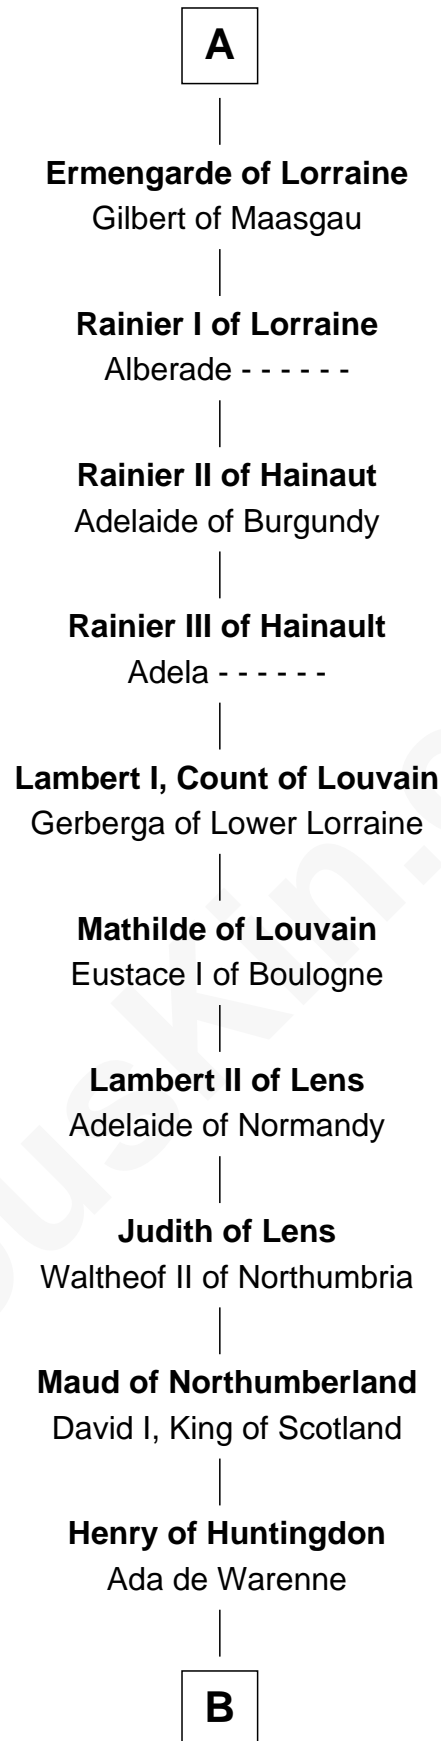

FamousKin.com Relationship Chart of

Saint Arnulf

(0582 - 0640)

17th Great-grandfather of

Henry de Bohun

Magna Carta Surety

Saint Arnulf

Saint Doda of Saxony

Ansegisl - - - - -

Saint Begga

Pepin of Heristal

Alpaida of Saxony

Charles Martel

Rotrou of Trier

Pepin the Short

Berthe of Laon

Charlemagne - - - - -

Hildegard of Vinzgouw

Louis the Pious

Ermengarde of Haspengau

Lothair I - - - - -

Ermengarde of Tours

A

B

—
Margaret of Scotland
Humphrey IV de Bohun

—
Henry de Bohun
Magna Carta Surety

FamousKin.com