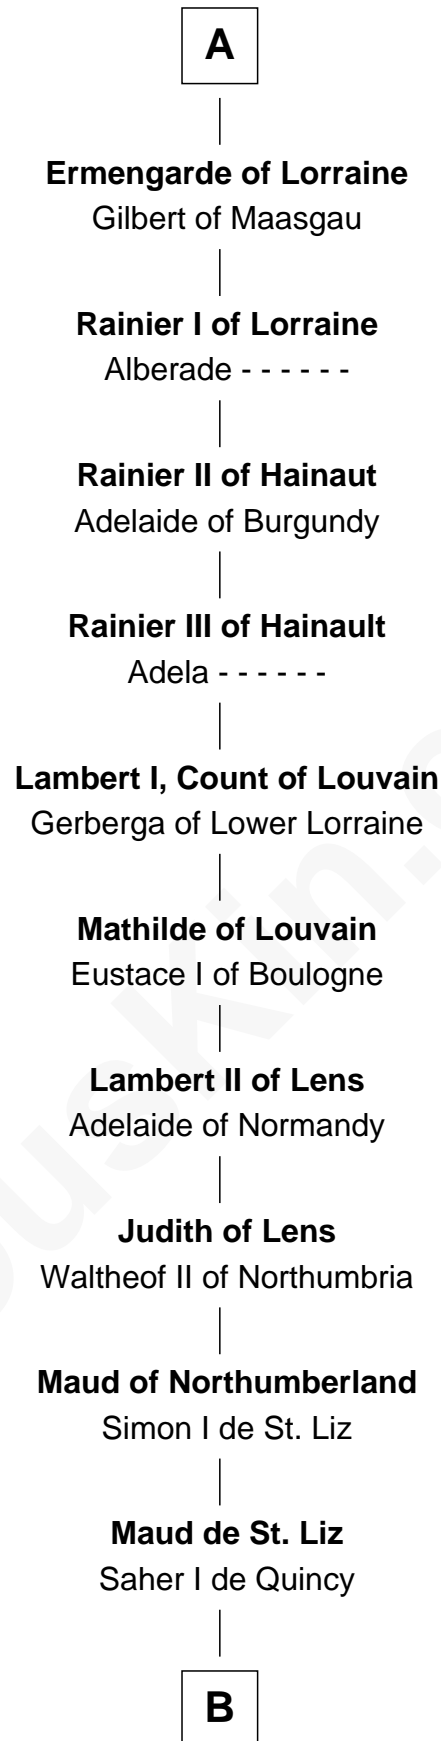

FamousKin.com Relationship Chart of

Saint Arnulf

(0582 - 0640)

17th Great-grandfather of

William de Huntingfield

Magna Carta Surety

B

—
Alice de St. Liz

Roger de Huntingfield

—
William de Huntingfield

Magna Carta Surety

FamousKin.com