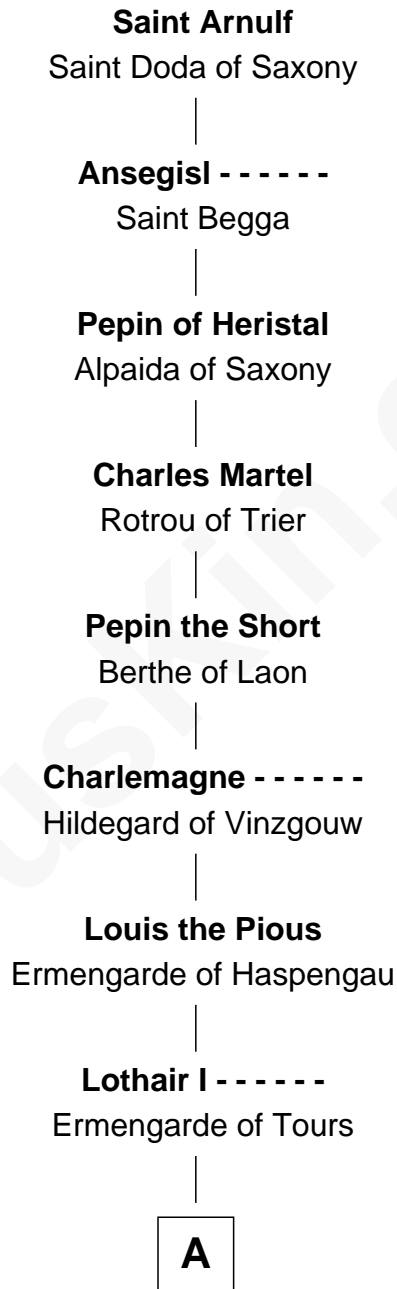

FamousKin.com Relationship Chart of

Saint Arnulf

(0582 - 0640)

17th Great-grandfather of

William de Huntingfield

Magna Carta Surety

B

—
Alice de St. Liz

Roger de Huntingfield

—
William de Huntingfield

Magna Carta Surety

FamousKin.com