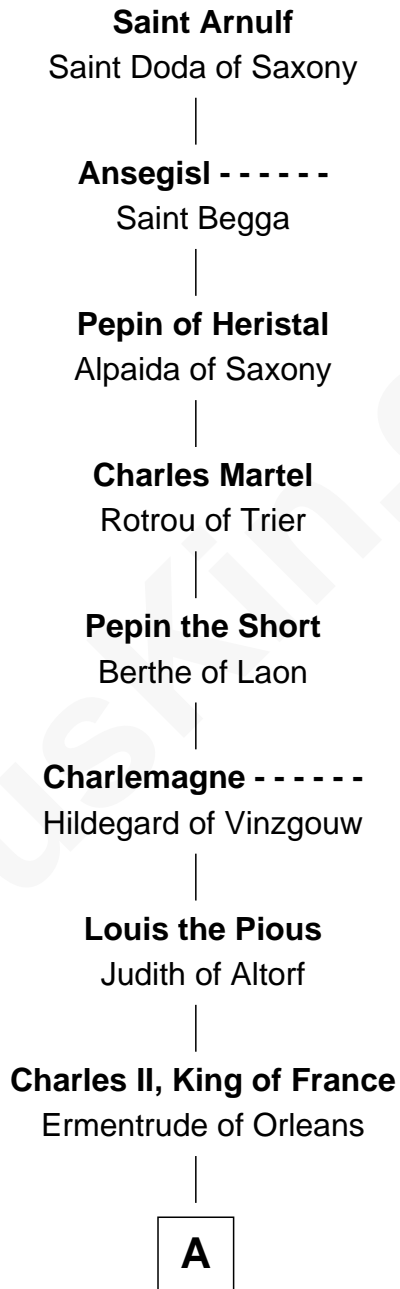

FamousKin.com Relationship Chart of

Saint Arnulf

(0582 - 0640)

19th Great-grandfather of

King Edward I

King of England

A

Judith of France

Baudouin I of Flanders

Baudouin II of Flanders

AElfthryth of Wessex

Arnulf of Flanders

Adele of Vermandois

Baudoin III of Flanders

Mathilde of Saxony

Arnulf II of Flanders

Rozala of Lombardy

Baudoin IV of Flanders

Ogive of Luxembourg

Baudoin V of Flanders

Adela of France

Matilda of Flanders

William I, King of England

Henry I, King of England