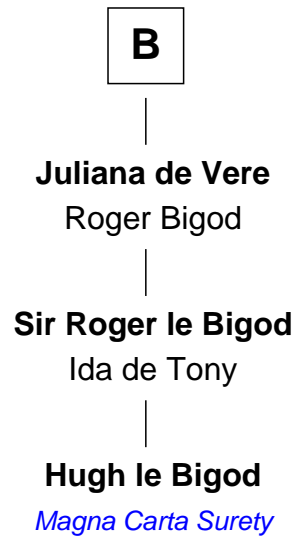

# FamousKin.com Relationship Chart of

**Saint Arnulf**

(0582 - 0640)

18th Great-grandfather of

**Hugh le Bigod**

*Magna Carta Surety*

**Saint Arnulf**

Saint Doda of Saxony

**Ansegisl** - - - - -

Saint Begga

**Pepin of Heristal**

Alpaida of Saxony

**Charles Martel**

Rotrou of Trier

**Pepin the Short**

Berthe of Laon

**Charlemagne** - - - - -

Hildegard of Vinzgouw

**Louis the Pious**

Ermengarde of Haspengau

**Lothair I** - - - - -

Ermengarde of Tours

**A**

FamousKin.com