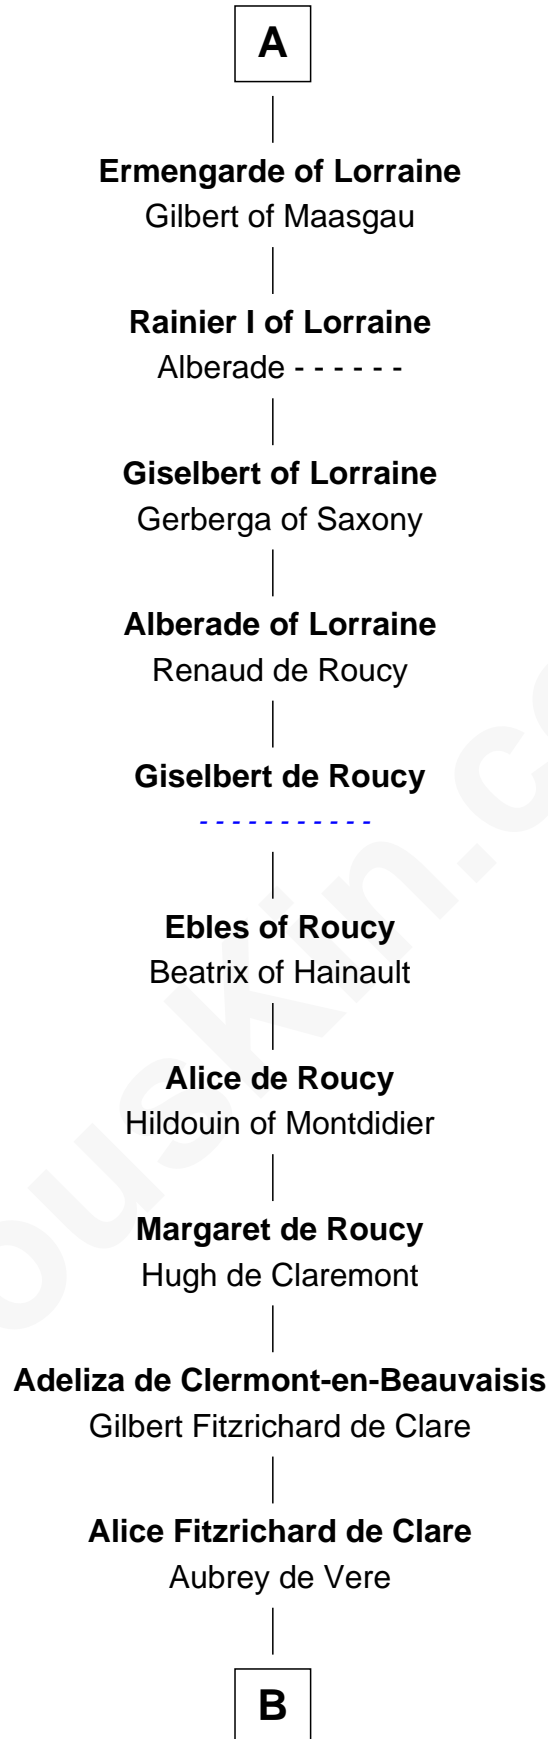

# FamousKin.com Relationship Chart of

**Saint Arnulf**

(0582 - 0640)

18th Great-grandfather of

**Hugh le Bigod**

*Magna Carta Surety*

**Saint Arnulf**

Saint Doda of Saxony

**Ansegisl** - - - - -

Saint Begga

**Pepin of Heristal**

Alpaida of Saxony

**Charles Martel**

Rotrou of Trier

**Pepin the Short**

Berthe of Laon

**Charlemagne** - - - - -

Hildegard of Vinzgouw

**Louis the Pious**

Ermengarde of Haspengau

**Lothair I** - - - - -

Ermengarde of Tours

**A**

FamousKin.com