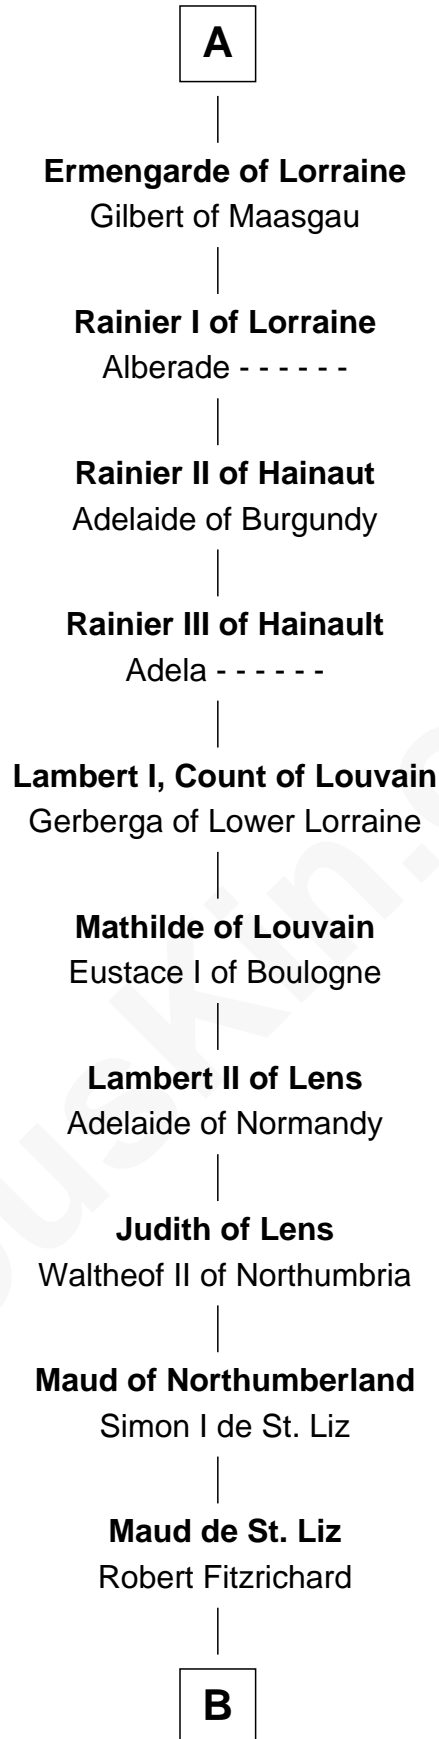

FamousKin.com Relationship Chart of

Saint Arnulf

(0582 - 0640)

17th Great-grandfather of

Robert Fitzwalter

Magna Carta Surety

Saint Arnulf

Saint Doda of Saxony

Ansegisl - - - - -

Saint Begga

Pepin of Heristal

Alpaida of Saxony

Charles Martel

Rotrou of Trier

Pepin the Short

Berthe of Laon

Charlemagne - - - - -

Hildegard of Vinzgouw

Louis the Pious

Ermengarde of Haspengau

Lothair I - - - - -

Ermengarde of Tours

A

B

|
Sir Walter Fitzrobert

Maud de Lucy

|
Robert Fitzwalter

Magna Carta Surety

FamousKin.com