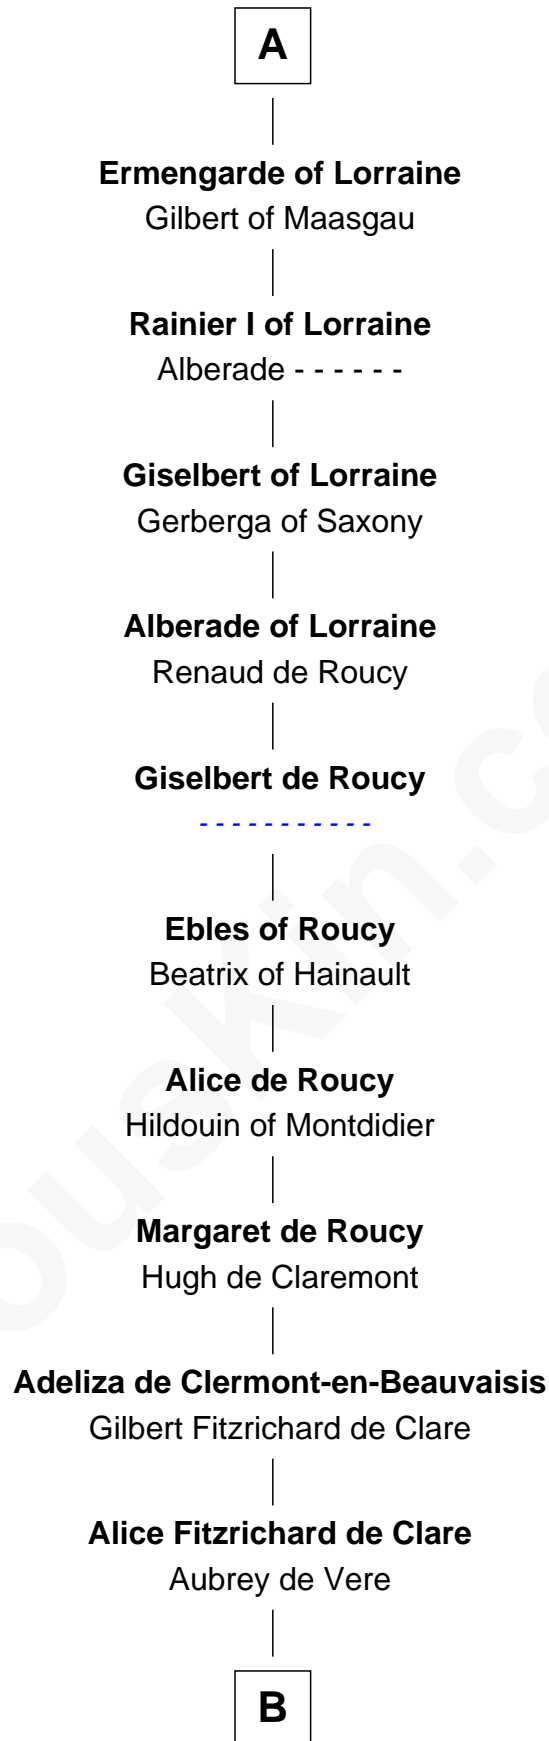

# FamousKin.com Relationship Chart of

**Saint Arnulf**

(0582 - 0640)

18th Great-grandfather of

**John Fitz Robert**

*Magna Carta Surety*

**Saint Arnulf**

Saint Doda of Saxony

**Ansegisl** - - - - -

Saint Begga

**Pepin of Heristal**

Alpaيدا of Saxony

**Charles Martel**

Rotrou of Trier

**Pepin the Short**

Berthe of Laon

**Charlemagne** - - - - -

Hildegard of Vinzgouw

**Louis the Pious**

Ermengarde of Haspengau

**Lothair I** - - - - -

Ermengarde of Tours

**A**

**B**

—  
**Alice de Vere**

Sir Roger FitzRichard

—  
**Robert FitzRoger**

Margaret de Chesney

—  
**John Fitz Robert**

*Magna Carta Surety*

FamousKin.com