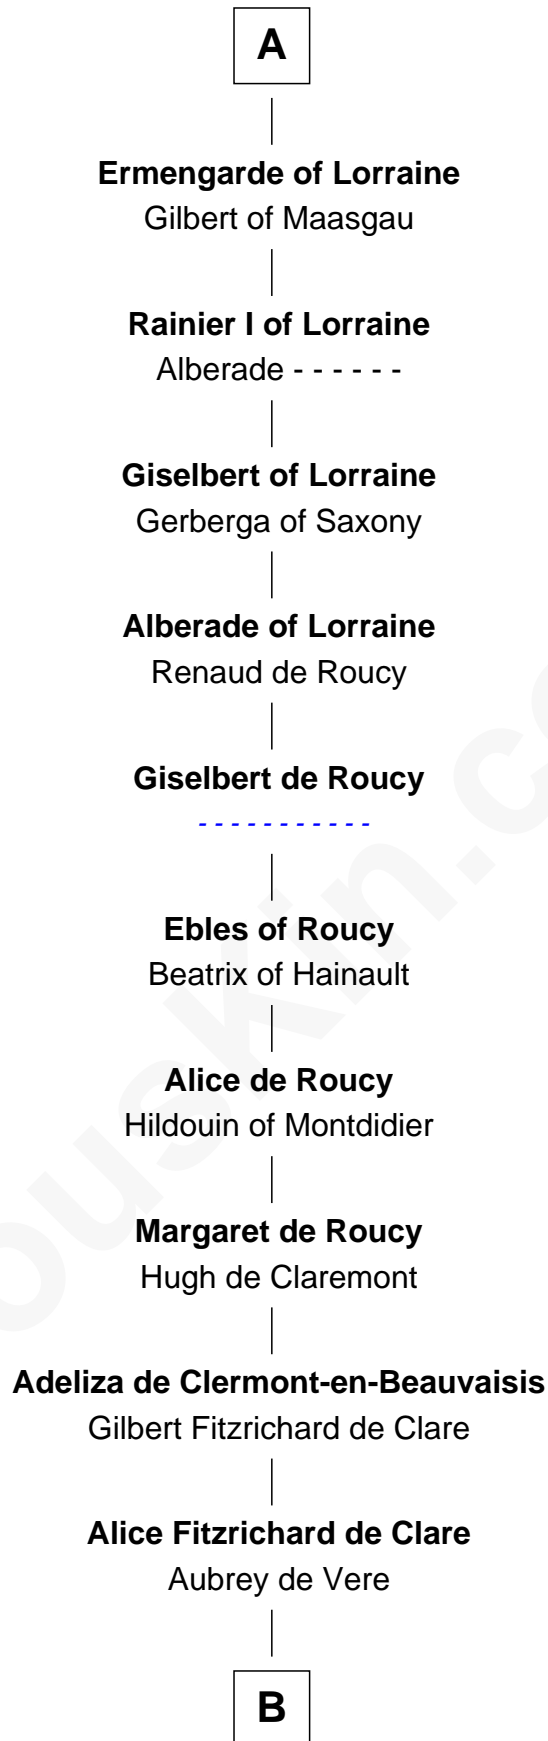

FamousKin.com Relationship Chart of

Saint Arnulf

(0582 - 0640)

17th Great-grandfather of

Robert de Vere

Magna Carta Surety

Saint Arnulf

Saint Doda of Saxony

Ansegisl - - - - -

Saint Begga

Pepin of Heristal

Alpaيدا of Saxony

Charles Martel

Rotrou of Trier

Pepin the Short

Berthe of Laon

Charlemagne - - - - -

Hildegard of Vinzgouw

Louis the Pious

Ermengarde of Haspengau

Lothair I - - - - -

Ermengarde of Tours

A

B

|
Aubrey de Vere

Agnes de Essex

|
Robert de Vere

Magna Carta Surety

FamousKin.com