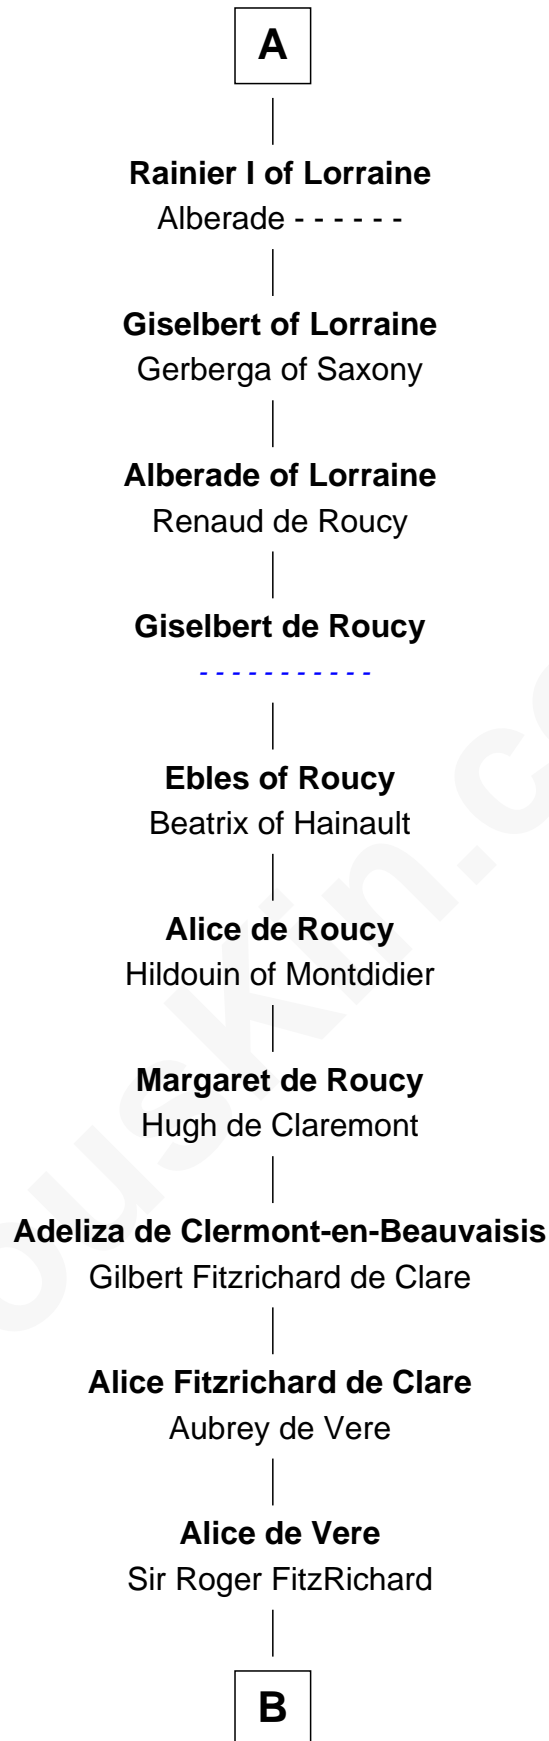

FamousKin.com

Relationship Chart of

Alberic de Austrasia

17th Great-grandfather of

John Fitz Robert
Magna Carta Surety

Alberic de Austrasia

Adele de Poitiers

Alpaida of Saxony

Pepin of Heristal

Charles Martel

Rotrou of Trier

Pepin the Short

Berthe of Laon

Charlemagne - - - - -

Hildegard of Vinzgouw

Louis the Pious

Ermengarde of Haspengau

Lothair I - - - - -

Ermengarde of Tours

Ermengarde of Lorraine

Gilbert of Maasgau

A

B

Robert FitzRoger
Margaret de Chesney