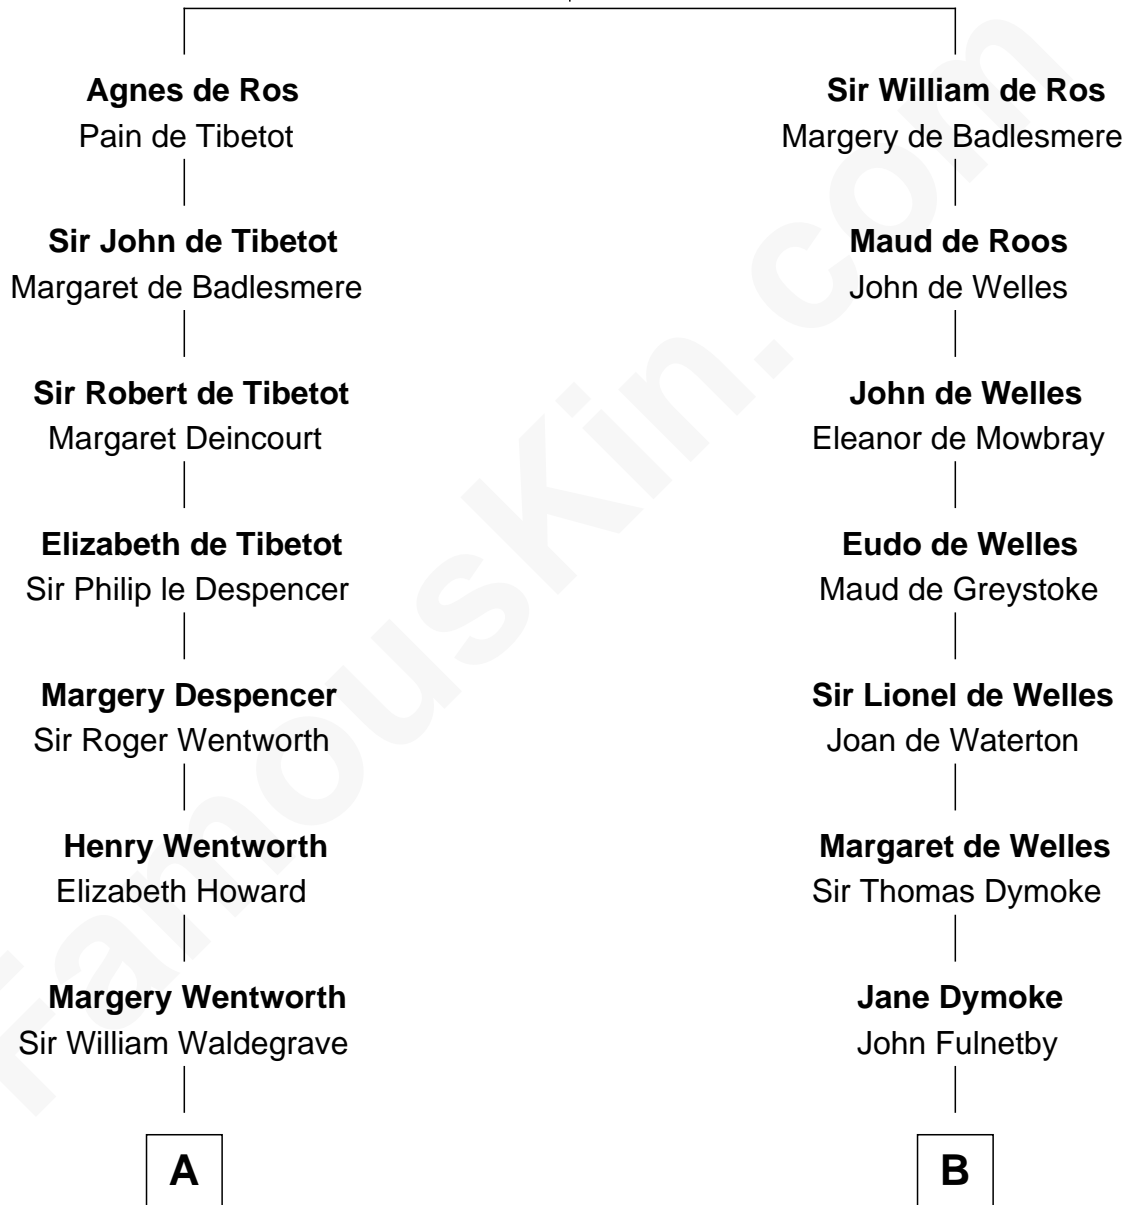

FamousKin.com

Relationship Chart of

Walt Disney

Co-Founder of The Walt Disney Company

20th cousin 1 time removed of

Owen Brewster

54th Governor of Maine

William de Ros
Maude de Vaux

C

Eber Call

Violette Lawrence

Charles Call

Henrietta Gross

Flora Call

Elias Charles Disney

Walt Disney

Carrie S. Bridges

William Edmund Brewster

Owen Brewster

54th Governor of Maine

FamousKin.com