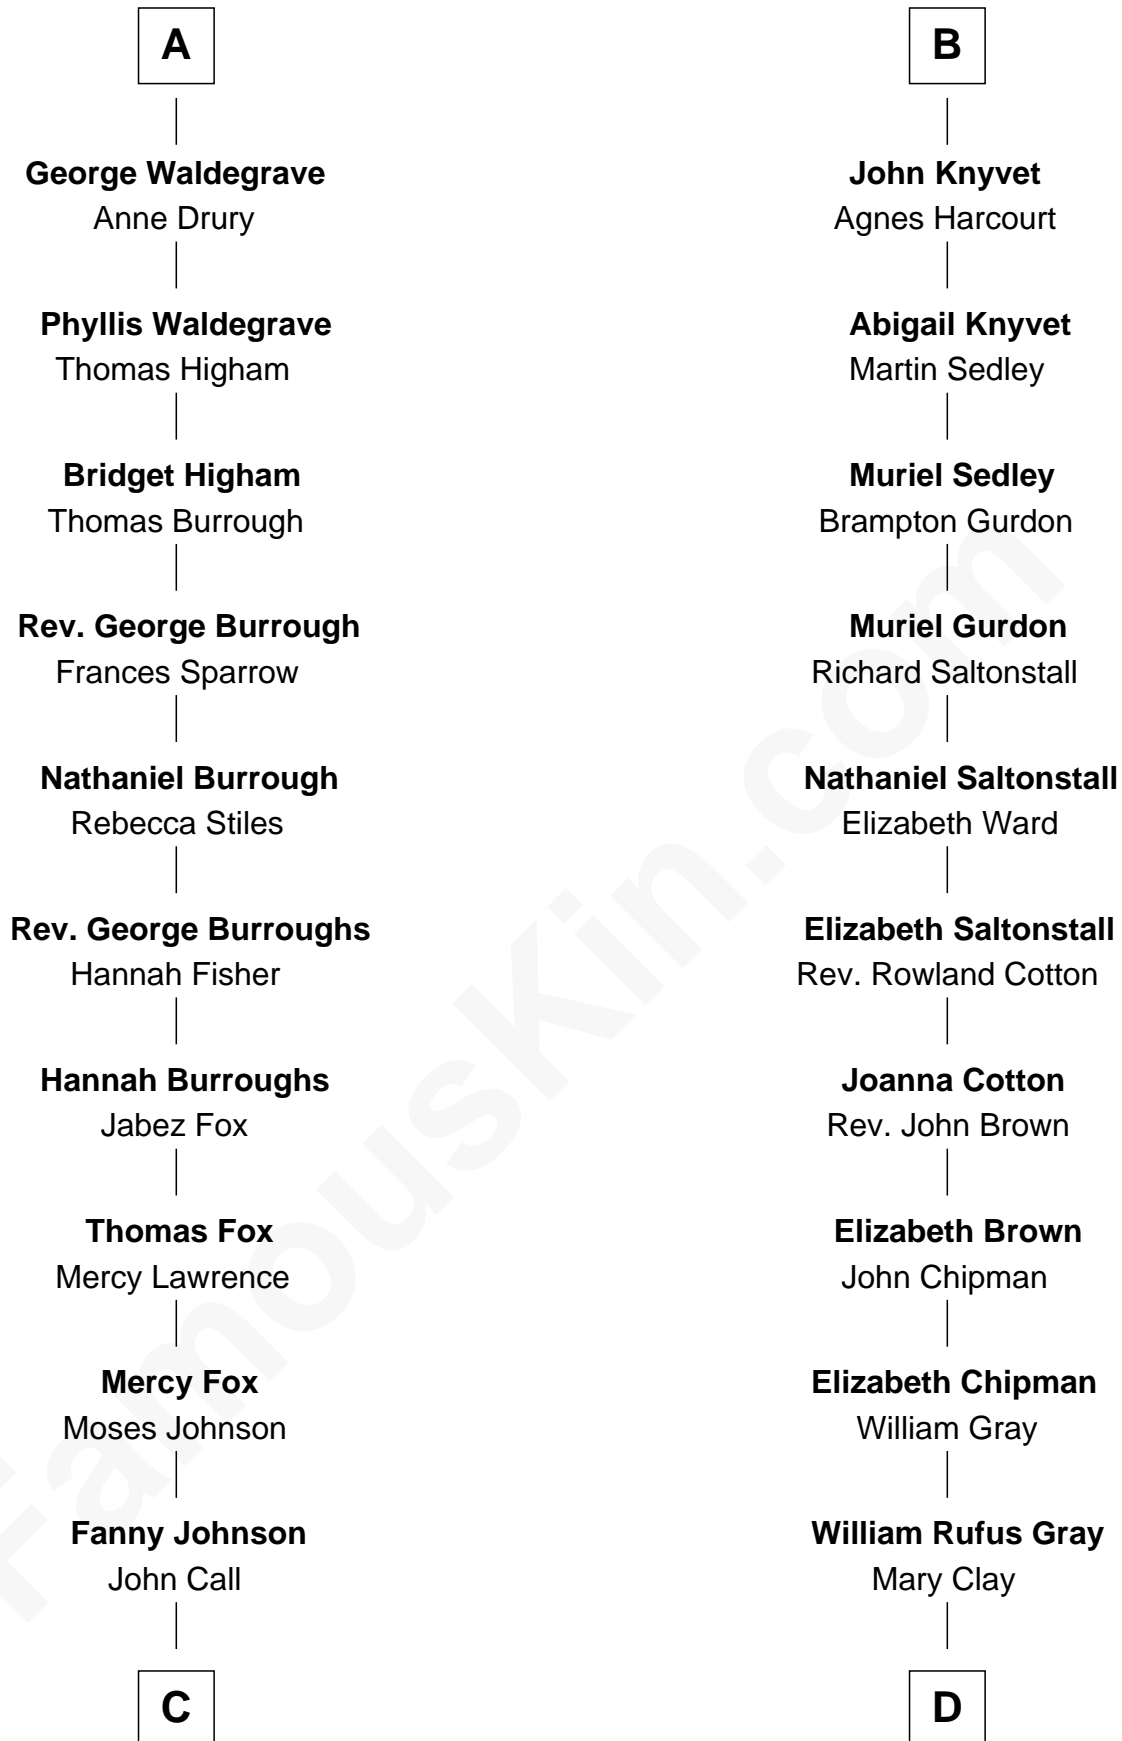

FamousKin.com Relationship Chart of

Walt Disney

Co-Founder of The Walt Disney Company

20th cousin 1 time removed of

Story Musgrave

NASA Astronaut

William de Ros

Maude de Vaux

C

Eber Call

Violette Lawrence

Charles Call

Henrietta Gross

Flora Call

Elias Charles Disney

Walt Disney