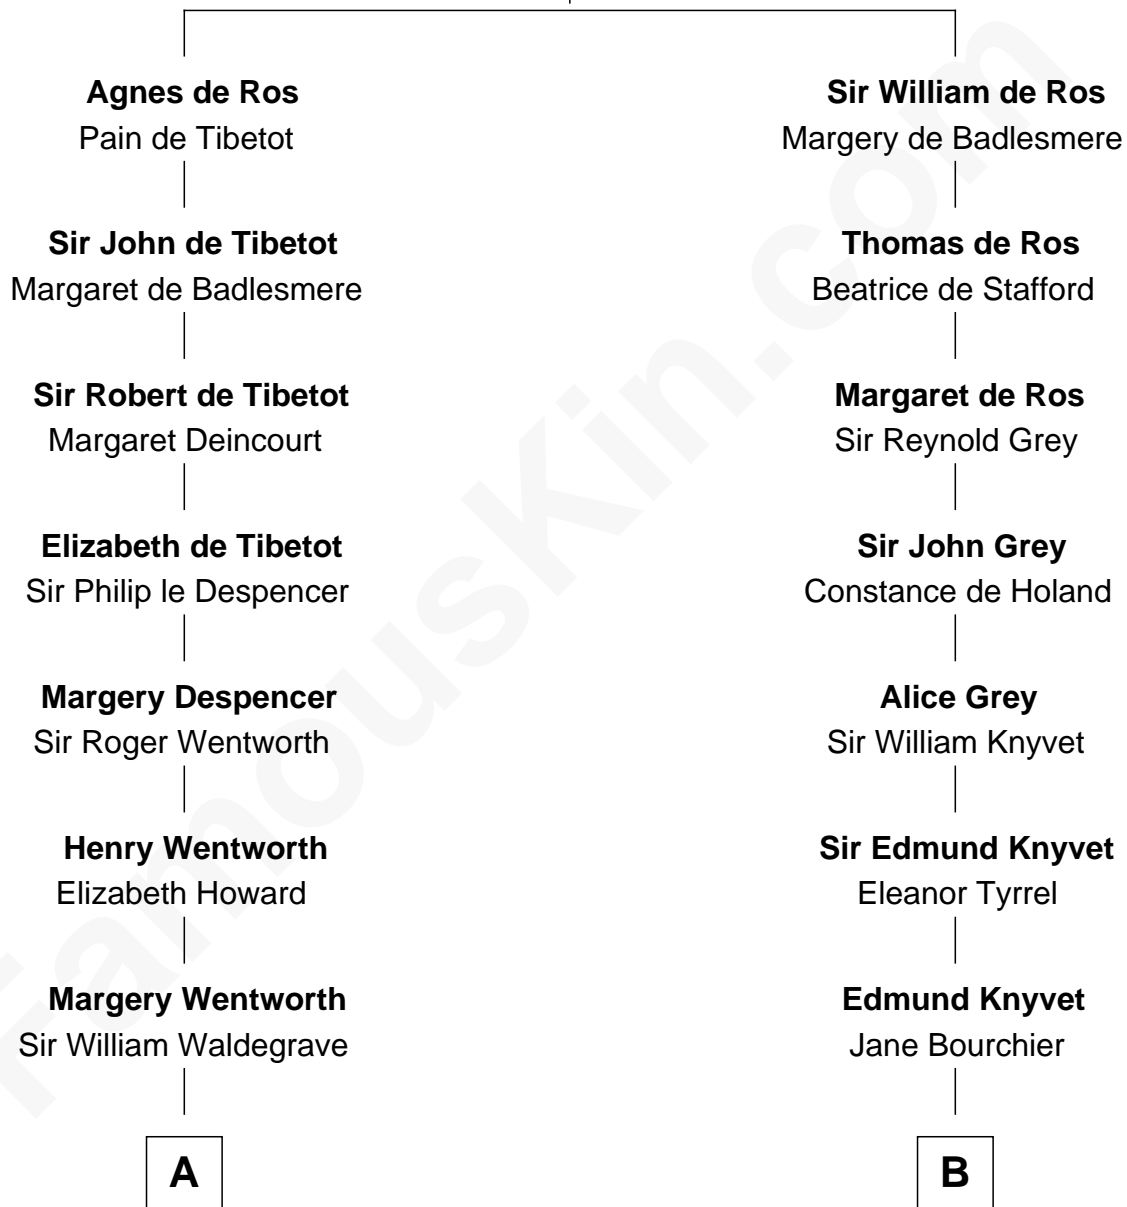

FamousKin.com Relationship Chart of

Walt Disney

Co-Founder of The Walt Disney Company

20th cousin 1 time removed of

Story Musgrave

NASA Astronaut

William de Ros

Maude de Vaux

C

Eber Call

Violette Lawrence

Charles Call

Henrietta Gross

Flora Call

Elias Charles Disney

Walt Disney

Co-Founder of The Walt Disney Co.

D

William Gray

Sarah Frances Loring

Edward Gray

Elizabeth Gray Story

Marguerite Gray

John Butler Swann