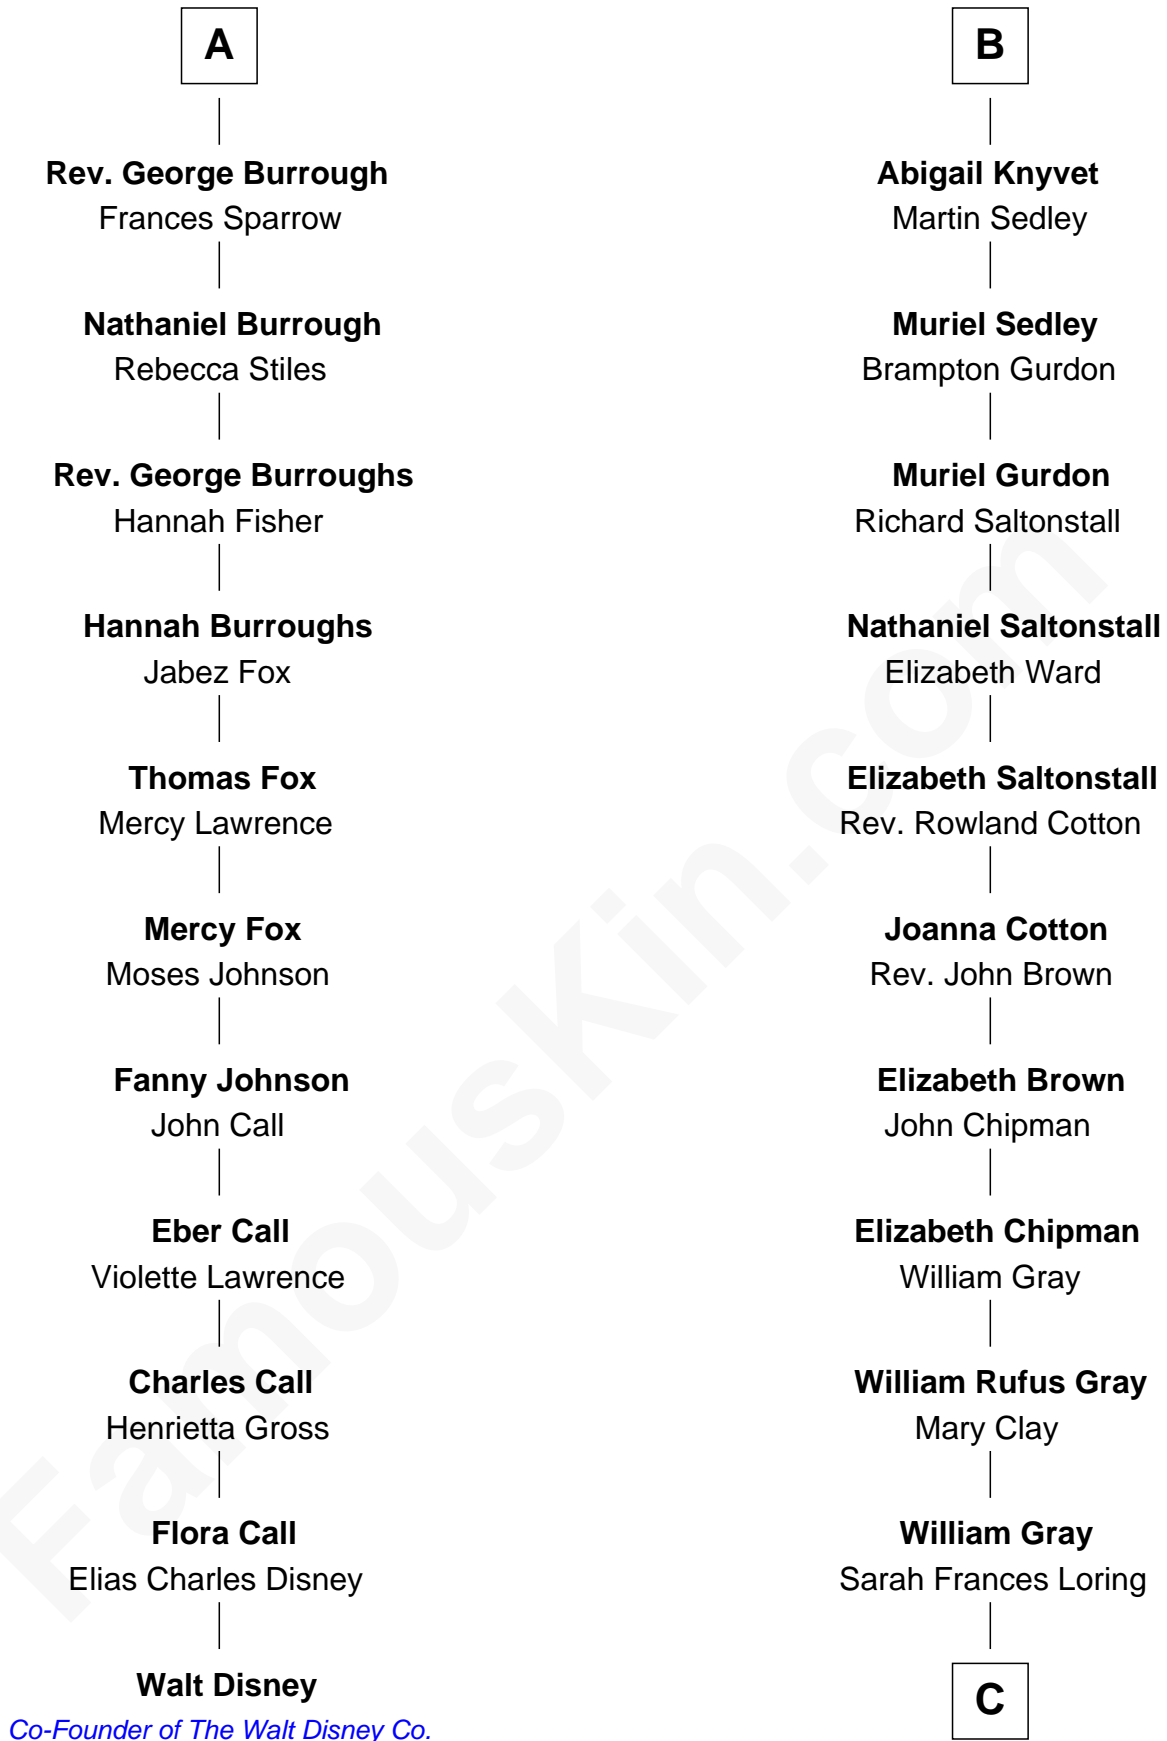

FamousKin.com Relationship Chart of

Walt Disney

Co-Founder of The Walt Disney Company

17th cousin 3 times removed of

Story Musgrave

NASA Astronaut

Sir Michael de la Pole

Katherine Wingfield

C

Edward Gray
Elizabeth Gray Story

Marguerite Gray
John Butler Swann

Marguerite Swann
Percy Musgrave

Story Musgrave
NASA Astronaut

FamousKin.com