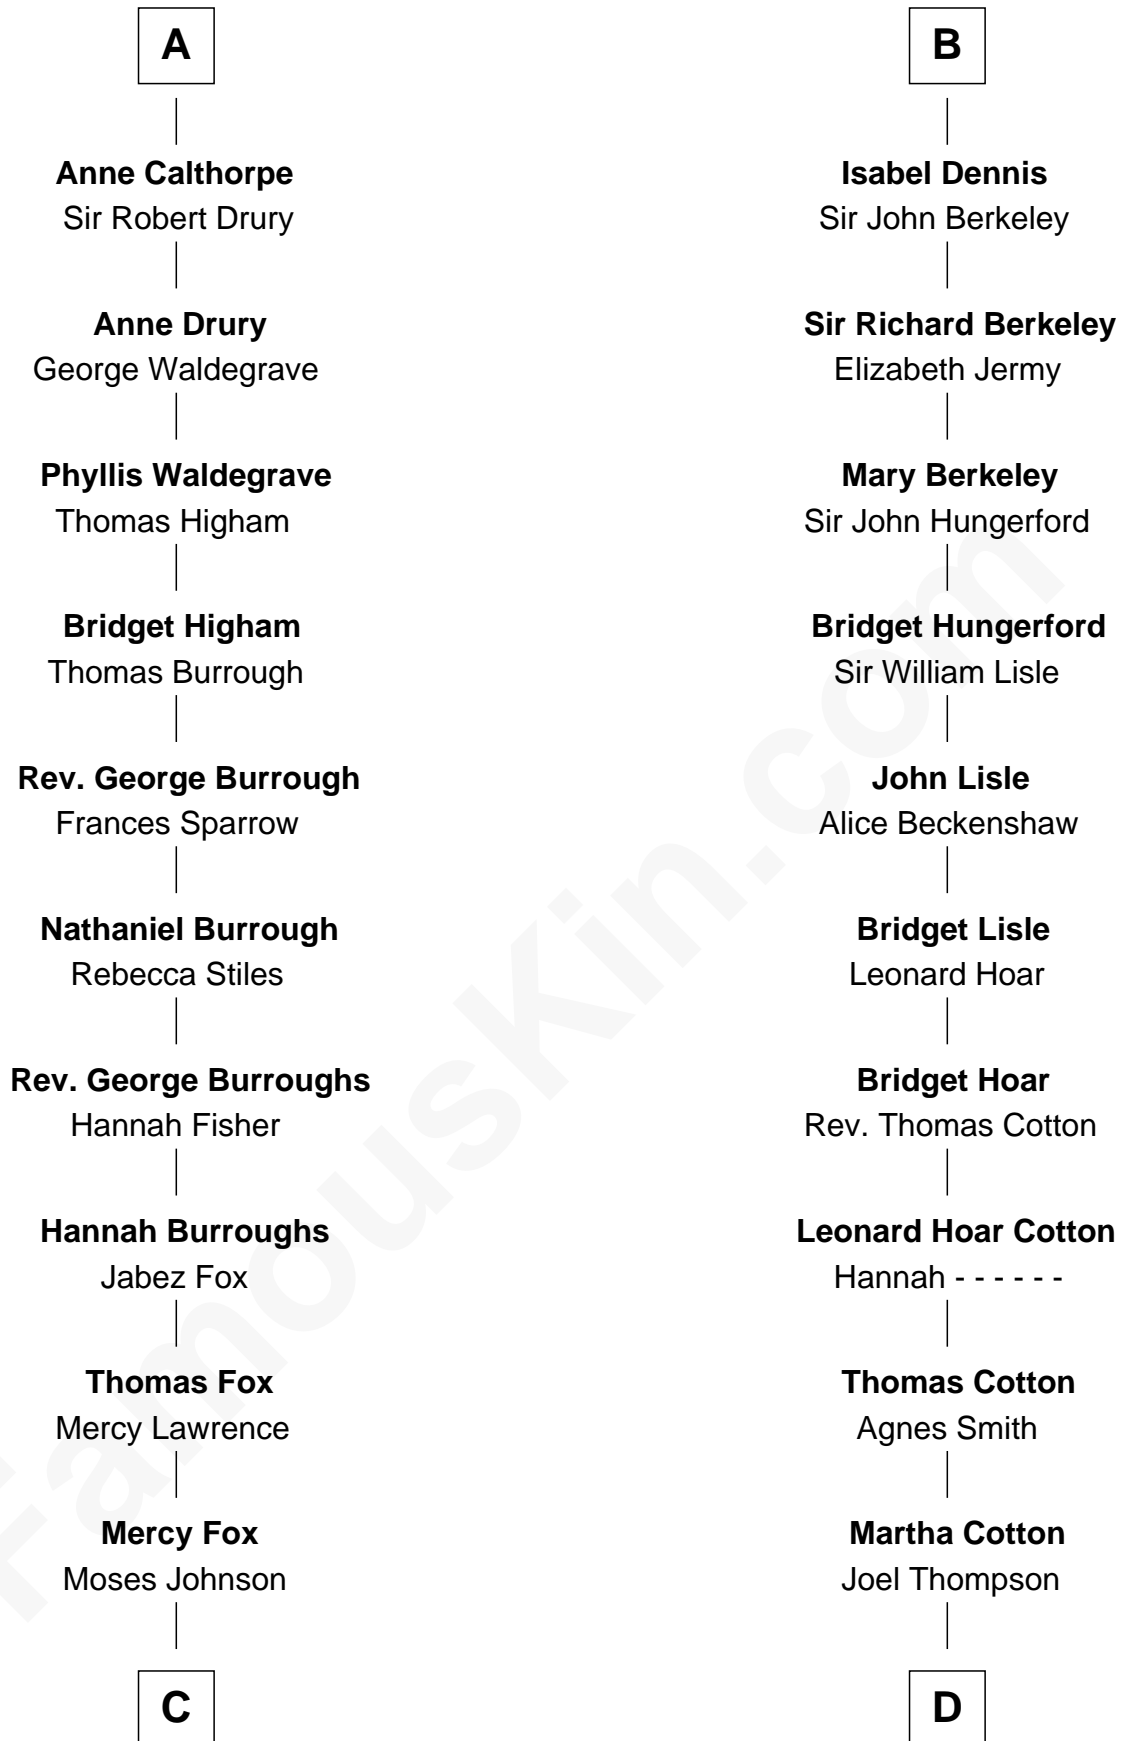

FamousKin.com

Relationship Chart of

Walt Disney

Co-Founder of The Walt Disney Company

19th cousin 2 times removed of

Emma Eames

Opera Singer

C

Fanny Johnson

John Call

Eber Call

Violette Lawrence

Charles Call

Henrietta Gross

Flora Call

Elias Charles Disney