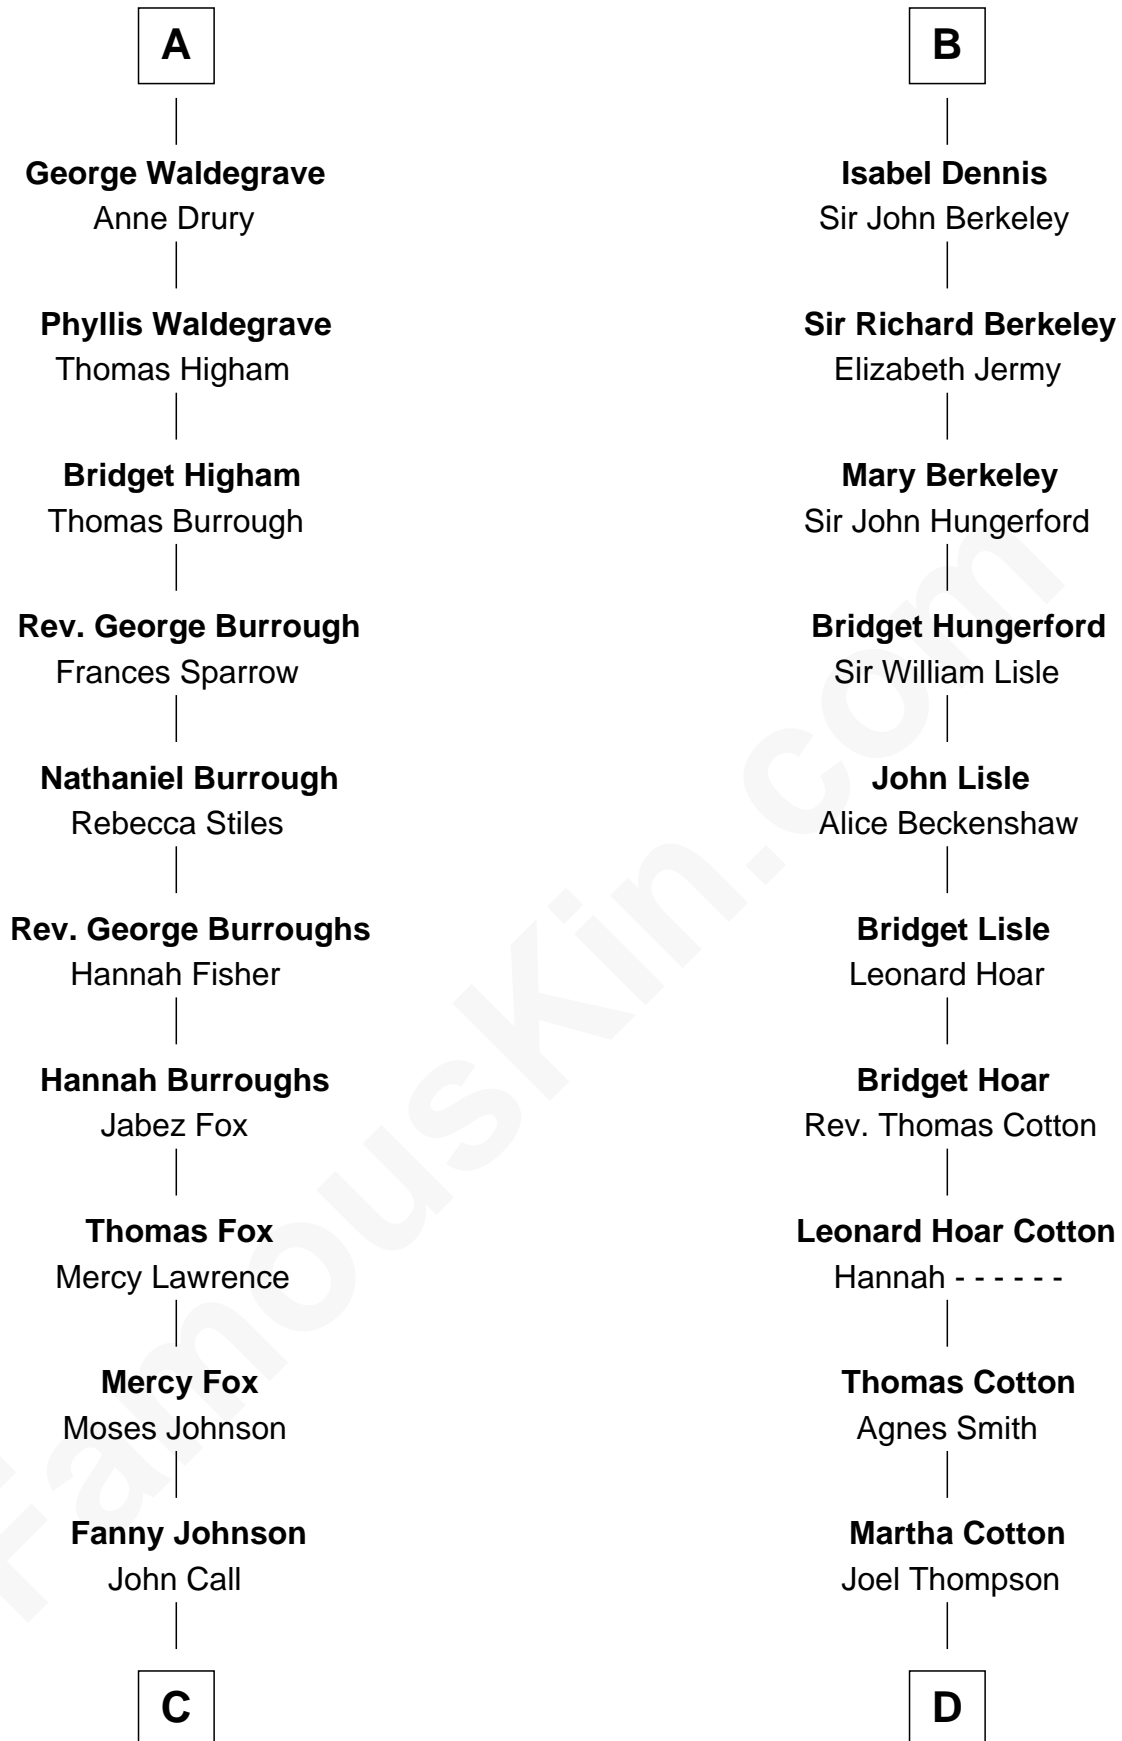

FamousKin.com

Relationship Chart of

Walt Disney

Co-Founder of The Walt Disney Company

19th cousin 1 time removed of

Emma Eames
Opera Singer

C

Eber Call

Violette Lawrence

Charles Call

Henrietta Gross

Flora Call

Elias Charles Disney

Walt Disney

Co-Founder of The Walt Disney Co.

D