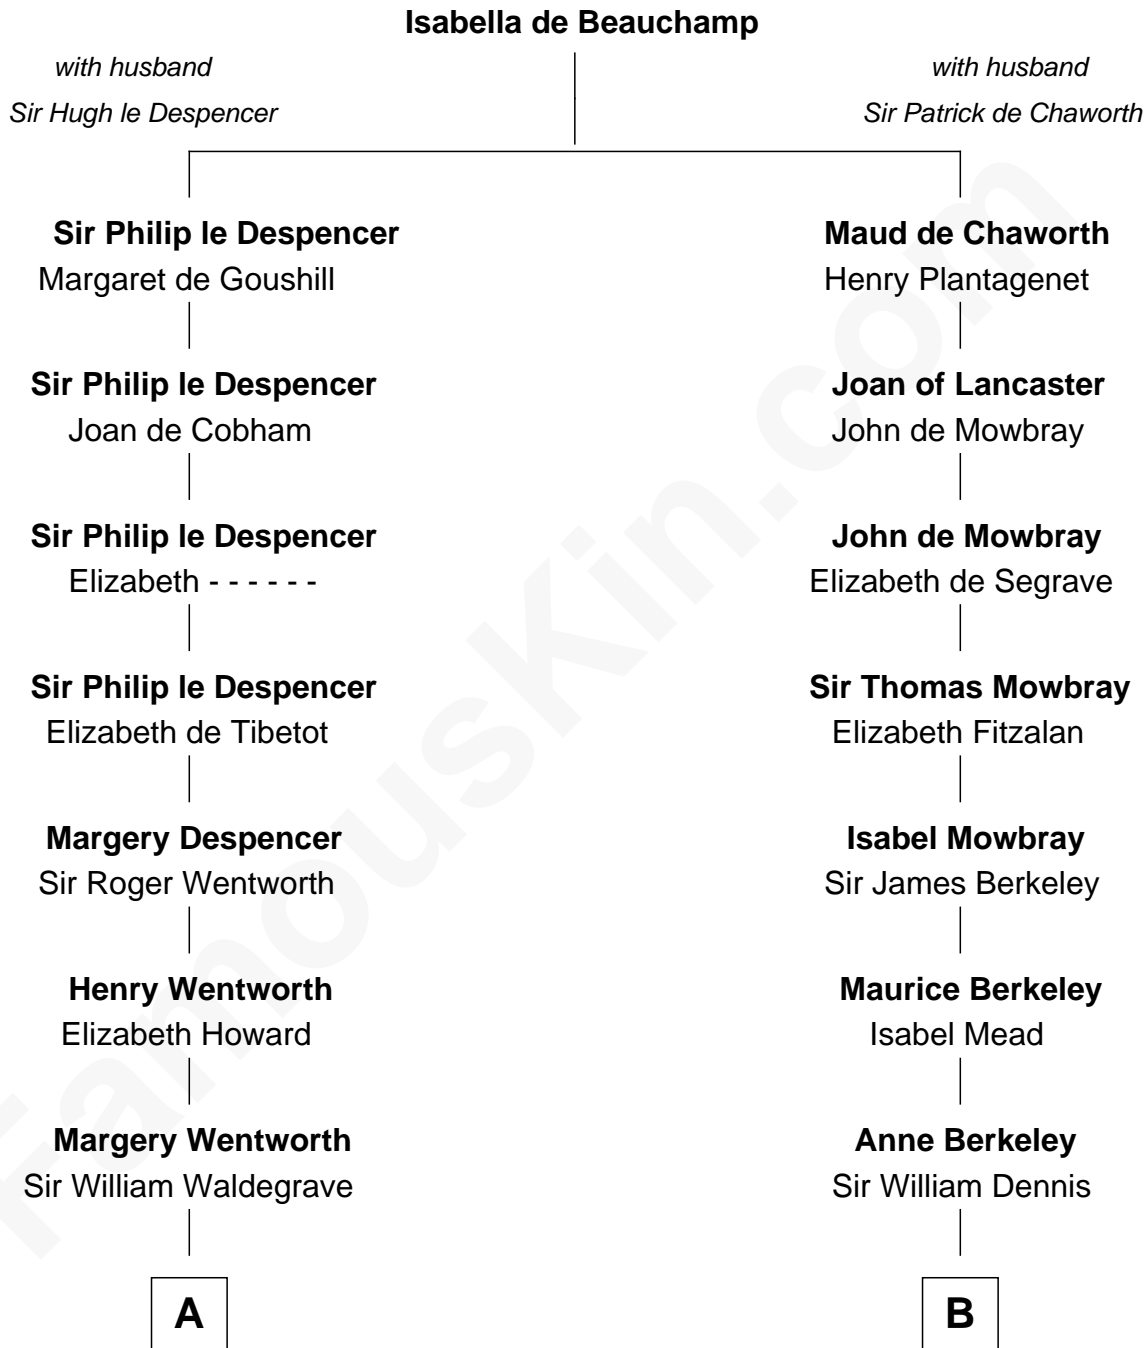

FamousKin.com

Relationship Chart of

Walt Disney

Co-Founder of The Walt Disney Company

19th cousin 1 time removed of

Emma Eames
Opera Singer

C

Eber Call

Violette Lawrence

Charles Call

Henrietta Gross

Flora Call

Elias Charles Disney

Walt Disney

Co-Founder of The Walt Disney Co.

D