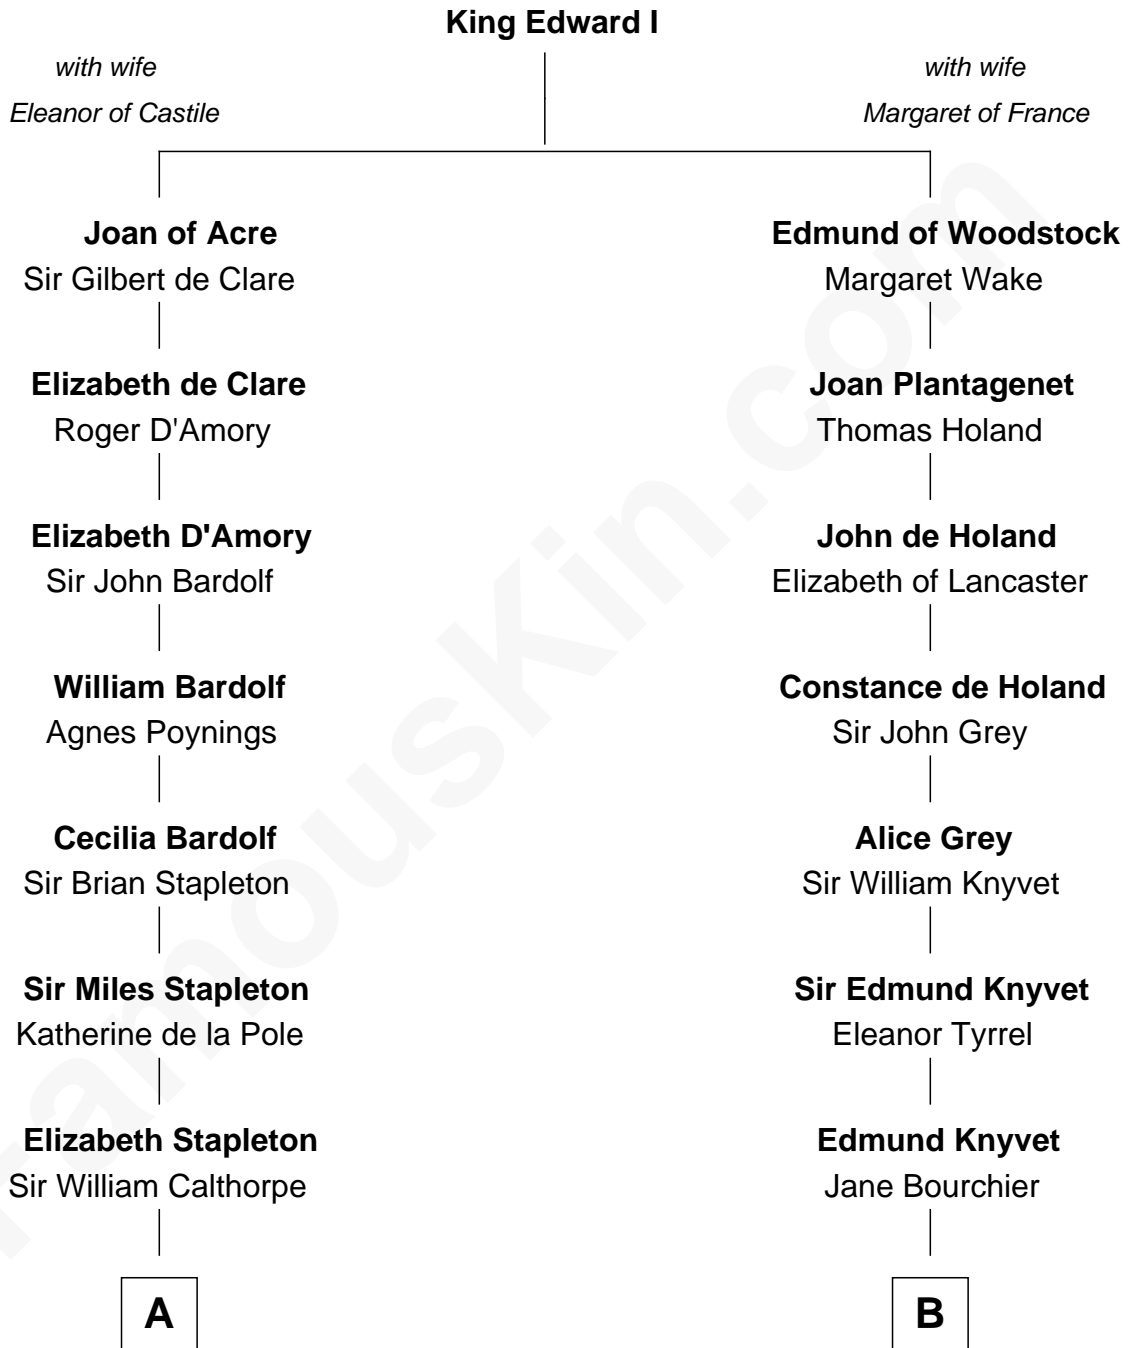

## Relationship Chart of

### Walt Disney

Co-Founder of The Walt Disney Company

17th cousin 4 times removed of

### Horace Gray

U.S. Supreme Court Justice

**C**

—  
**Fanny Johnson**

John Call

—  
**Eber Call**

Violette Lawrence

—  
**Charles Call**