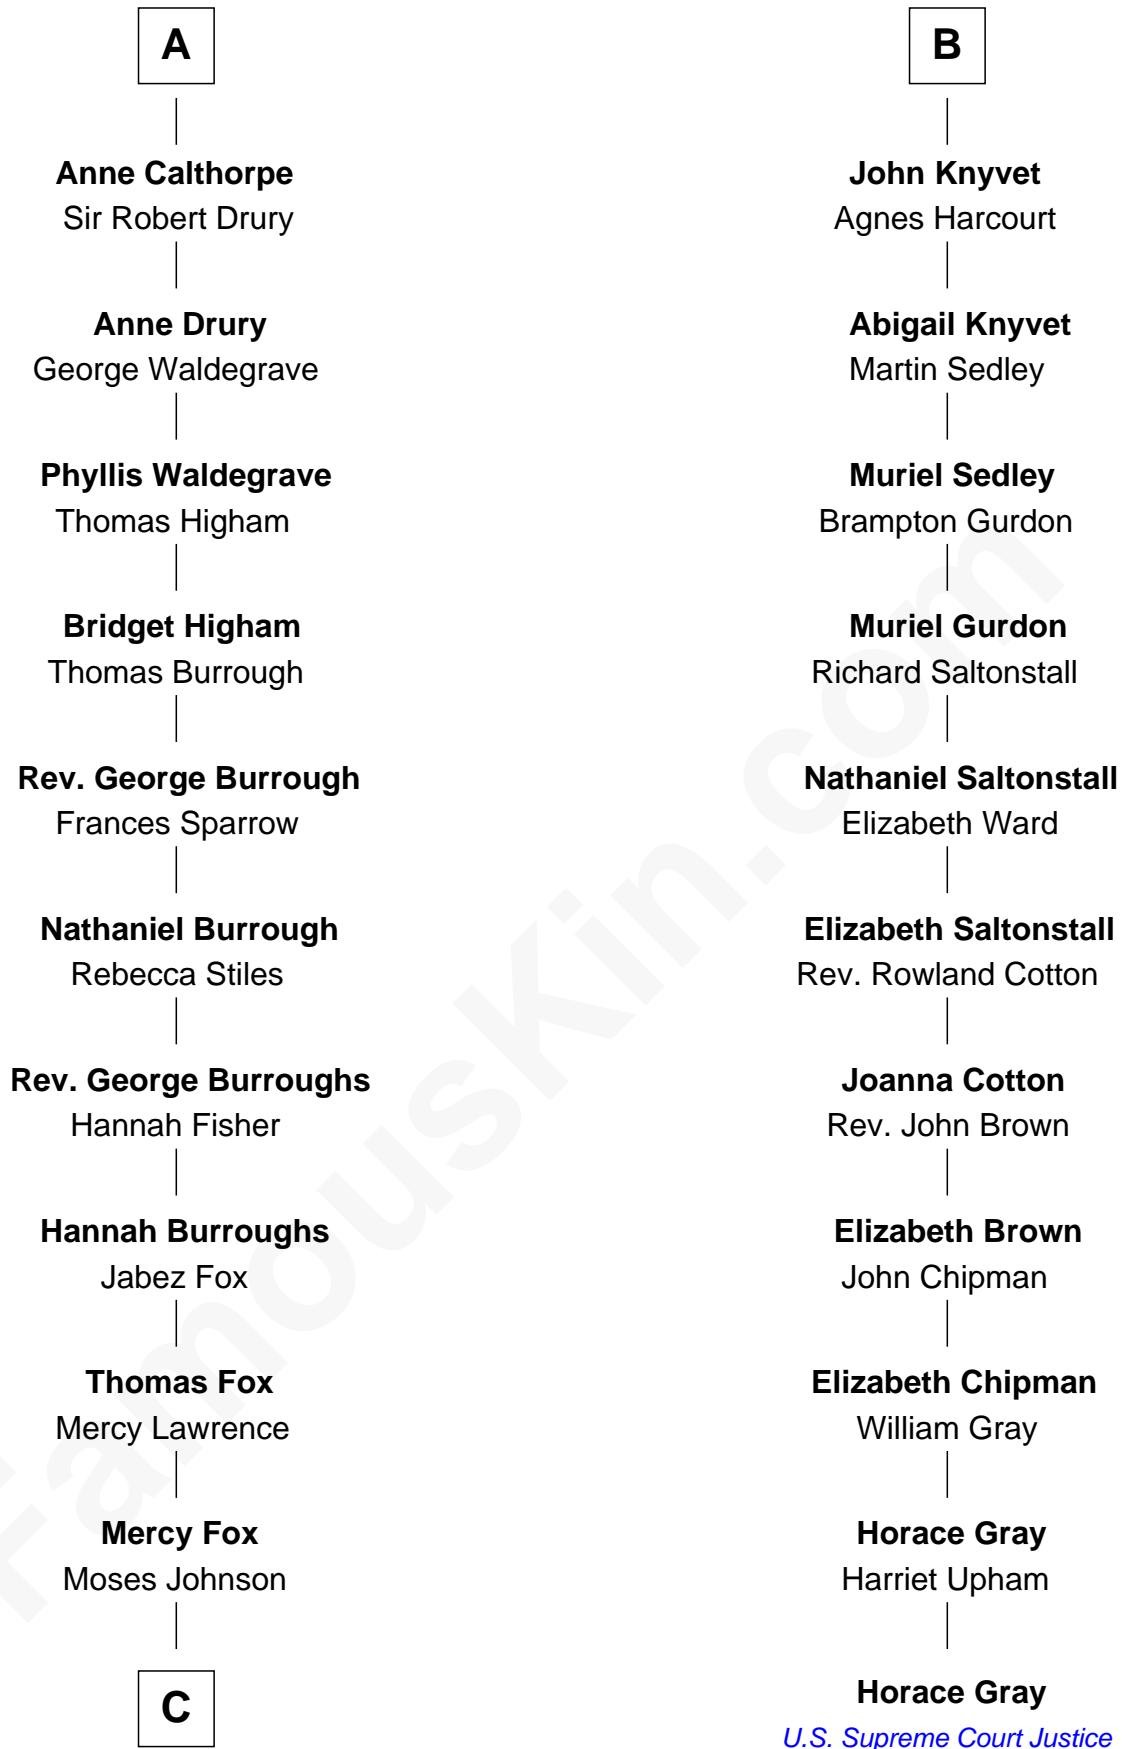

## Relationship Chart of

### Walt Disney

Co-Founder of The Walt Disney Company

17th cousin 4 times removed of

### Horace Gray

U.S. Supreme Court Justice

**C**

—  
**Fanny Johnson**

John Call

—  
**Eber Call**

Violette Lawrence

—  
**Charles Call**