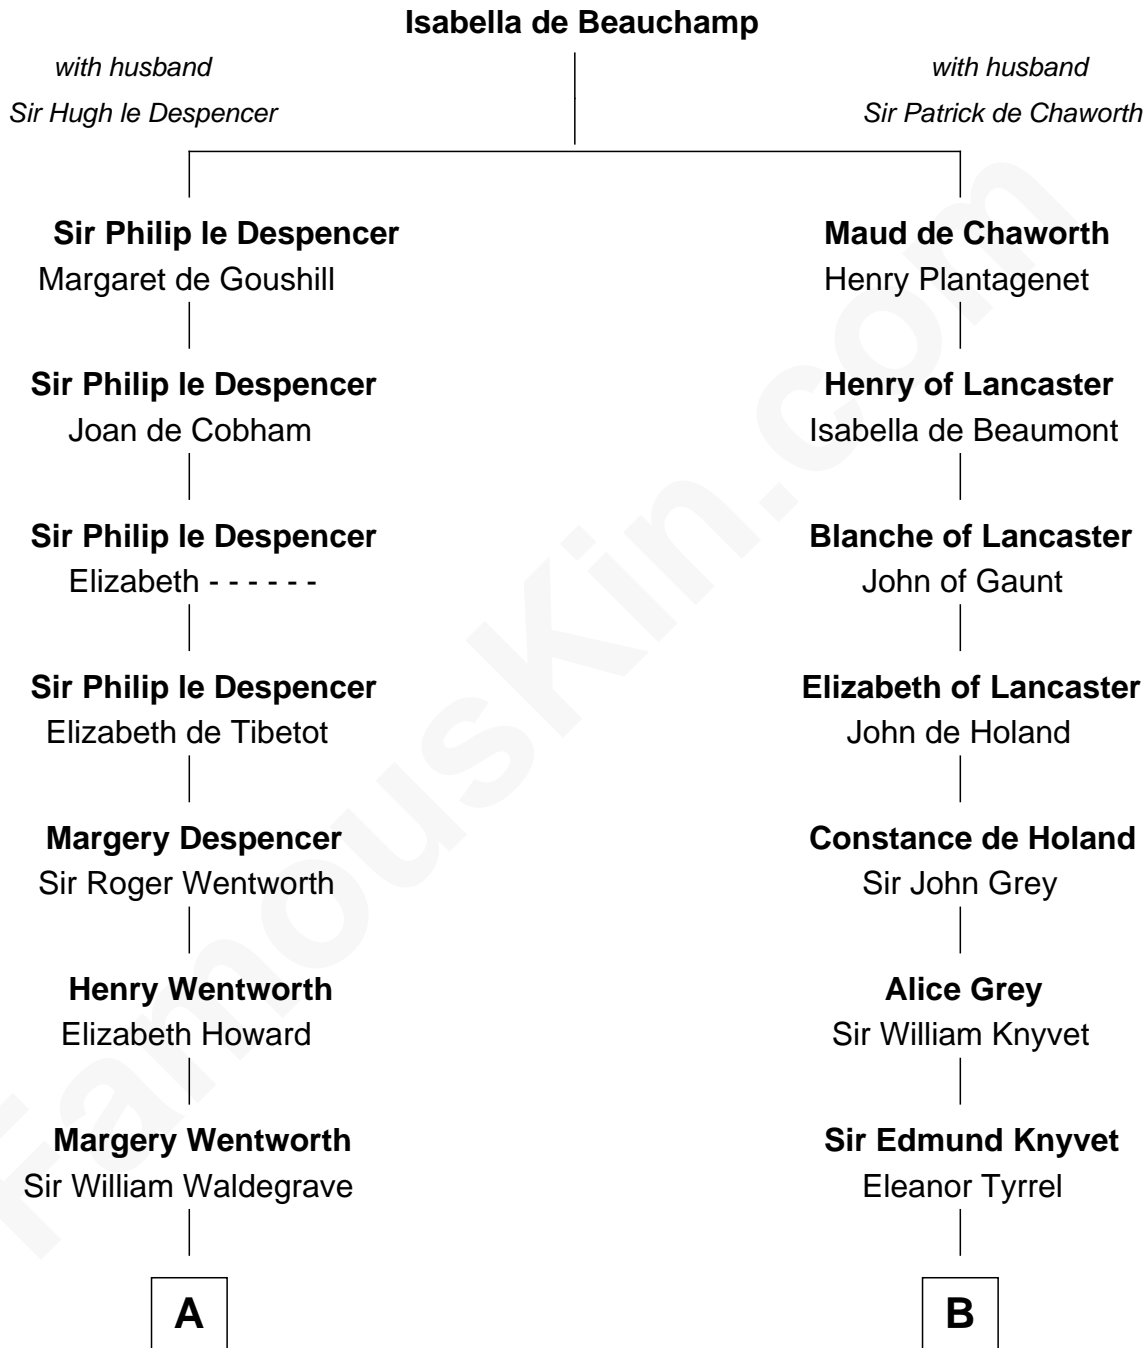

FamousKin.com Relationship Chart of

Walt Disney

Co-Founder of The Walt Disney Company

18th cousin 2 times removed of

Horace Gray

U.S. Supreme Court Justice

C

Eber Call
Violette Lawrence

Charles Call
Henrietta Gross

Flora Call
Elias Charles Disney

Walt Disney
Co-Founder of The Walt Disney Co.

D

Horace Gray
Harriet Upham

Horace Gray
U.S. Supreme Court Justice

FamousKin.com