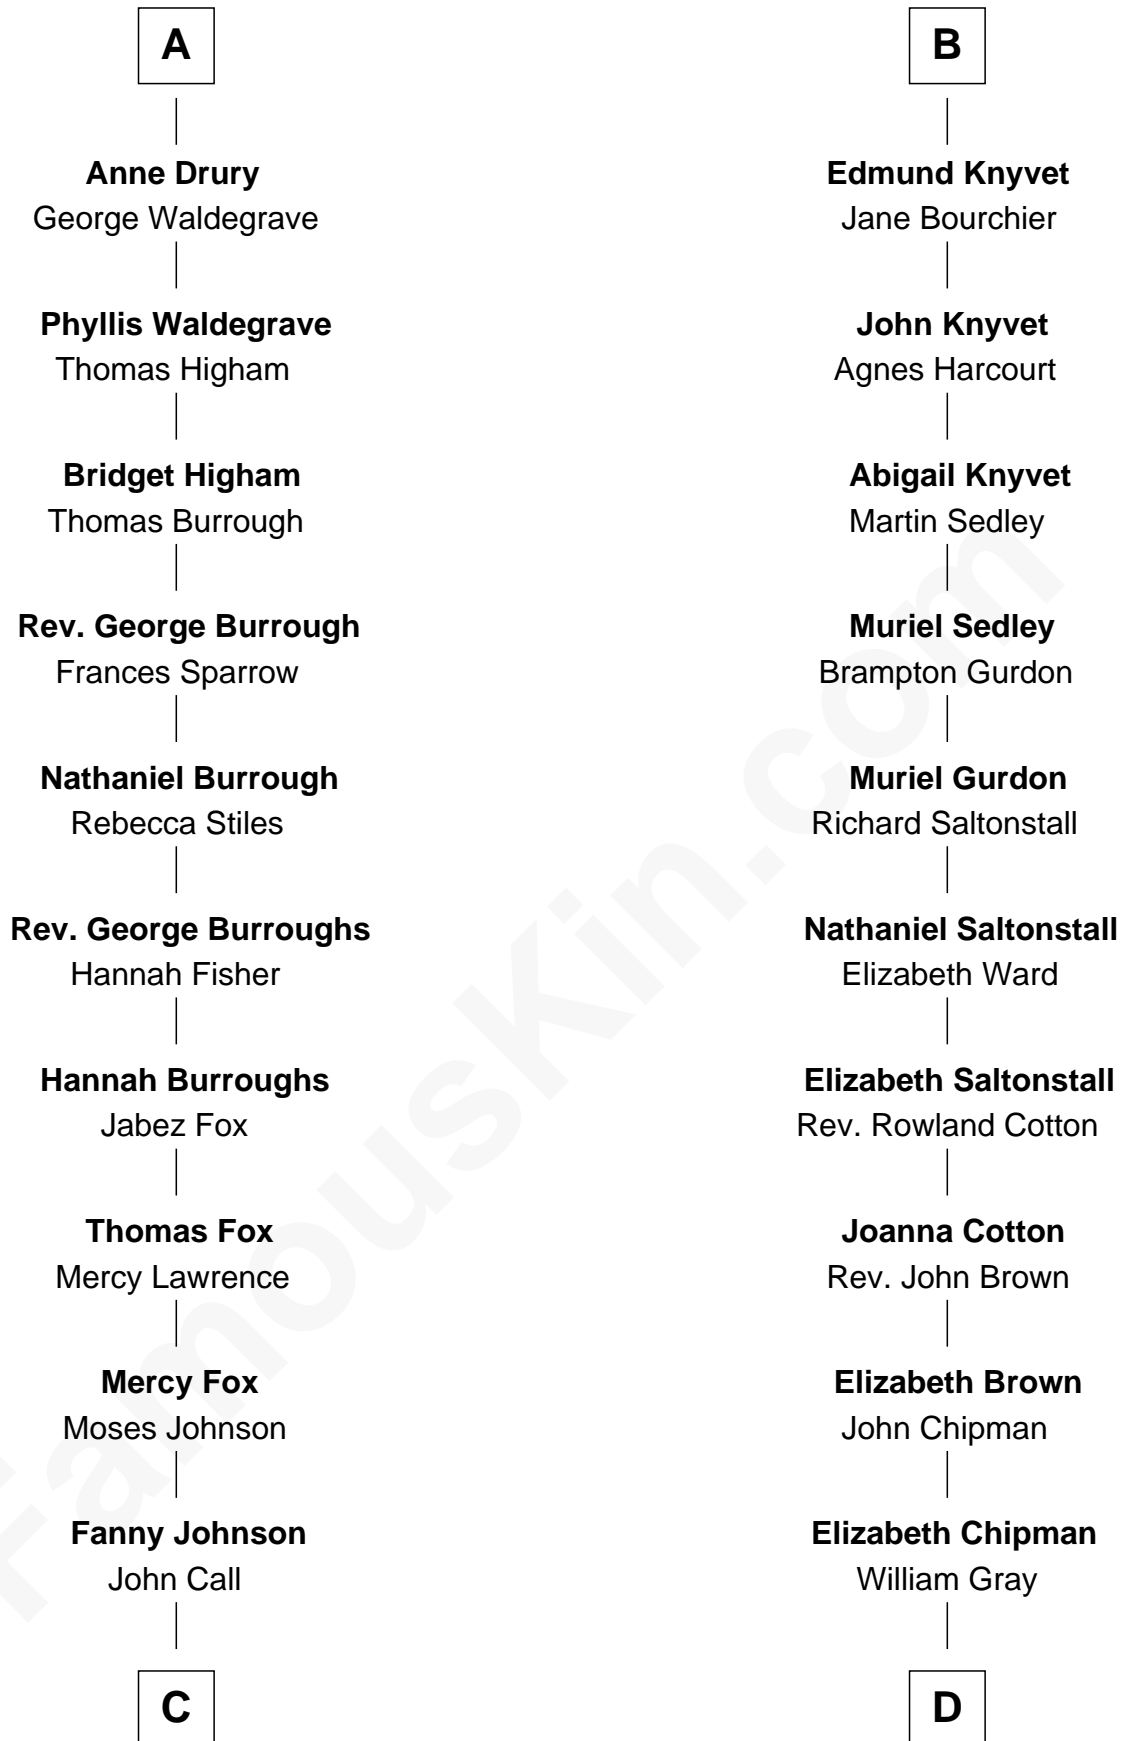

FamousKin.com

Relationship Chart of

Walt Disney

Co-Founder of The Walt Disney Company

18th cousin 2 times removed of

Horace Gray

U.S. Supreme Court Justice

Sir Gilbert de Clare

Sir John Grey

Constance de Holand

Alice Grey

Sir William Knyvet

Sir Edmund Knyvet

Eleanor Tyrrel

B

C

Eber Call
Violette Lawrence

Charles Call
Henrietta Gross

Flora Call
Elias Charles Disney

Walt Disney
Co-Founder of The Walt Disney Co.

D

Horace Gray
Harriet Upham

Horace Gray
U.S. Supreme Court Justice

FamousKin.com