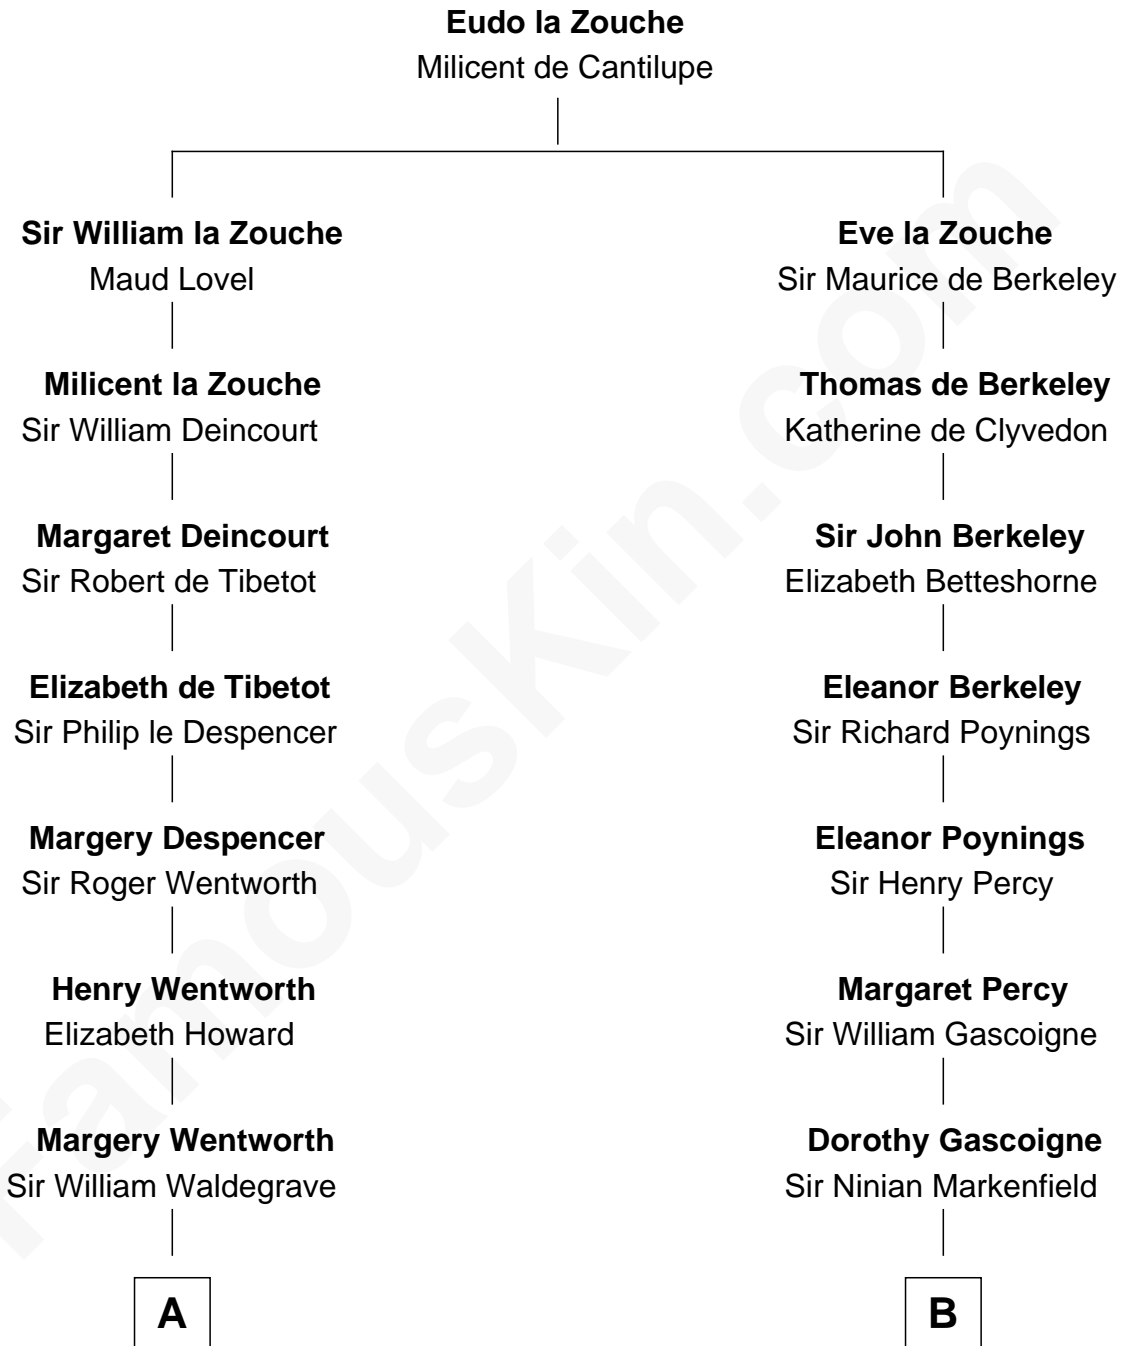

FamousKin.com

Relationship Chart of

Walt Disney

Co-Founder of The Walt Disney Company

18th cousin 2 times removed of

Horace Gray

U.S. Supreme Court Justice

C

Eber Call
Violette Lawrence

Charles Call
Henrietta Gross

Flora Call
Elias Charles Disney

Walt Disney
Co-Founder of The Walt Disney Co.

D

Horace Gray
Harriet Upham

Horace Gray
U.S. Supreme Court Justice

FamousKin.com