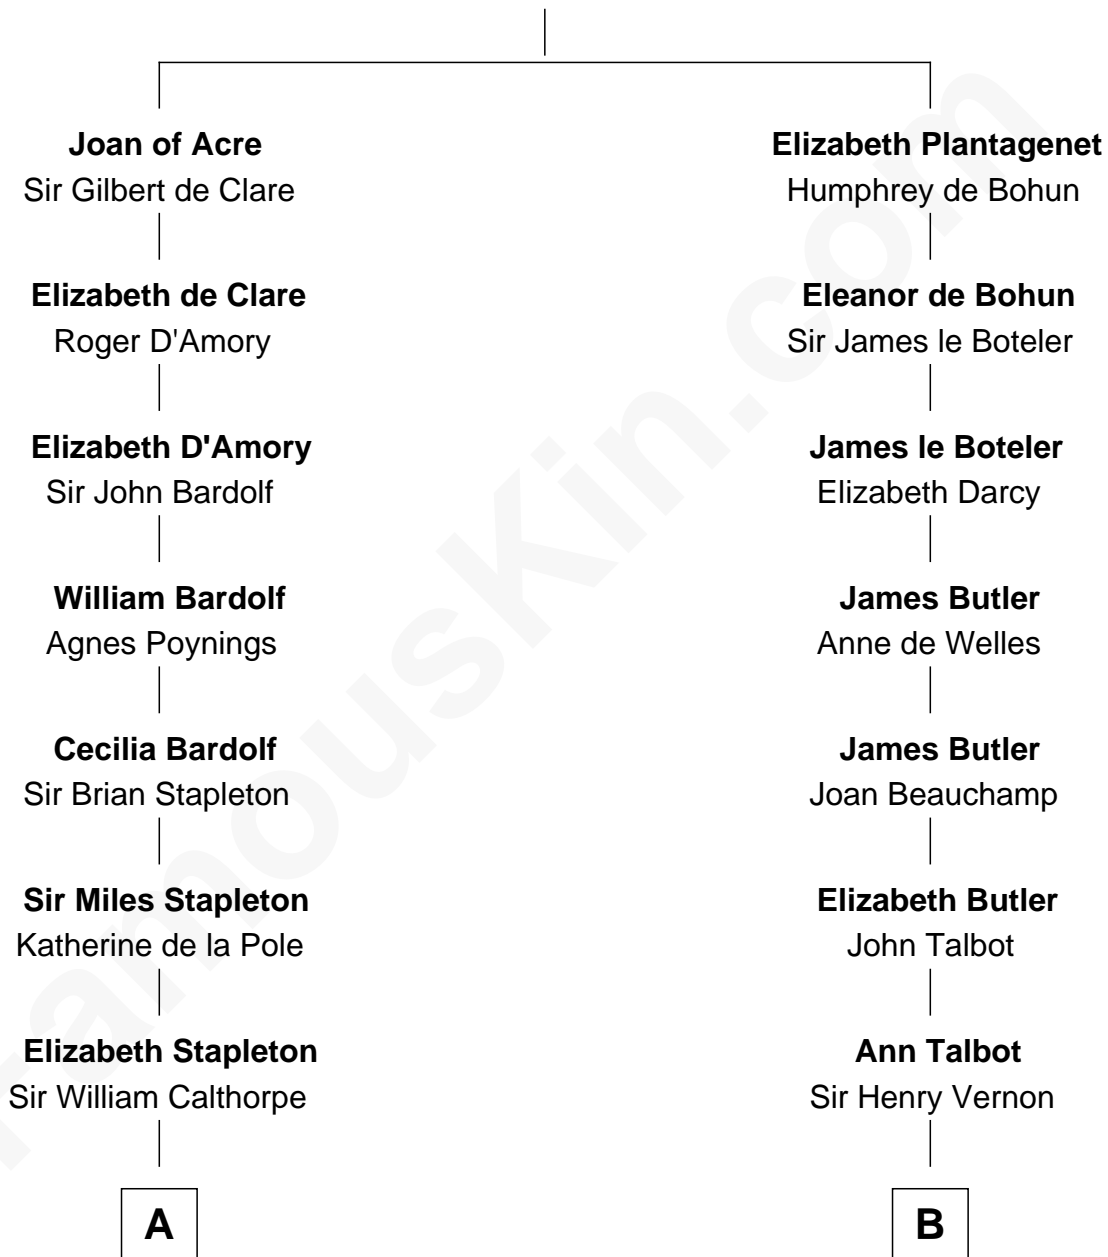

FamousKin.com Relationship Chart of

Walt Disney

Co-Founder of The Walt Disney Company

21st cousin of

Lizzie Borden

Accused Murderess

King Edward I
Eleanor of Castile

C

Fanny Johnson

John Call

Eber Call

Violette Lawrence

Charles Call

Henrietta Gross

Flora Call

Elias Charles Disney