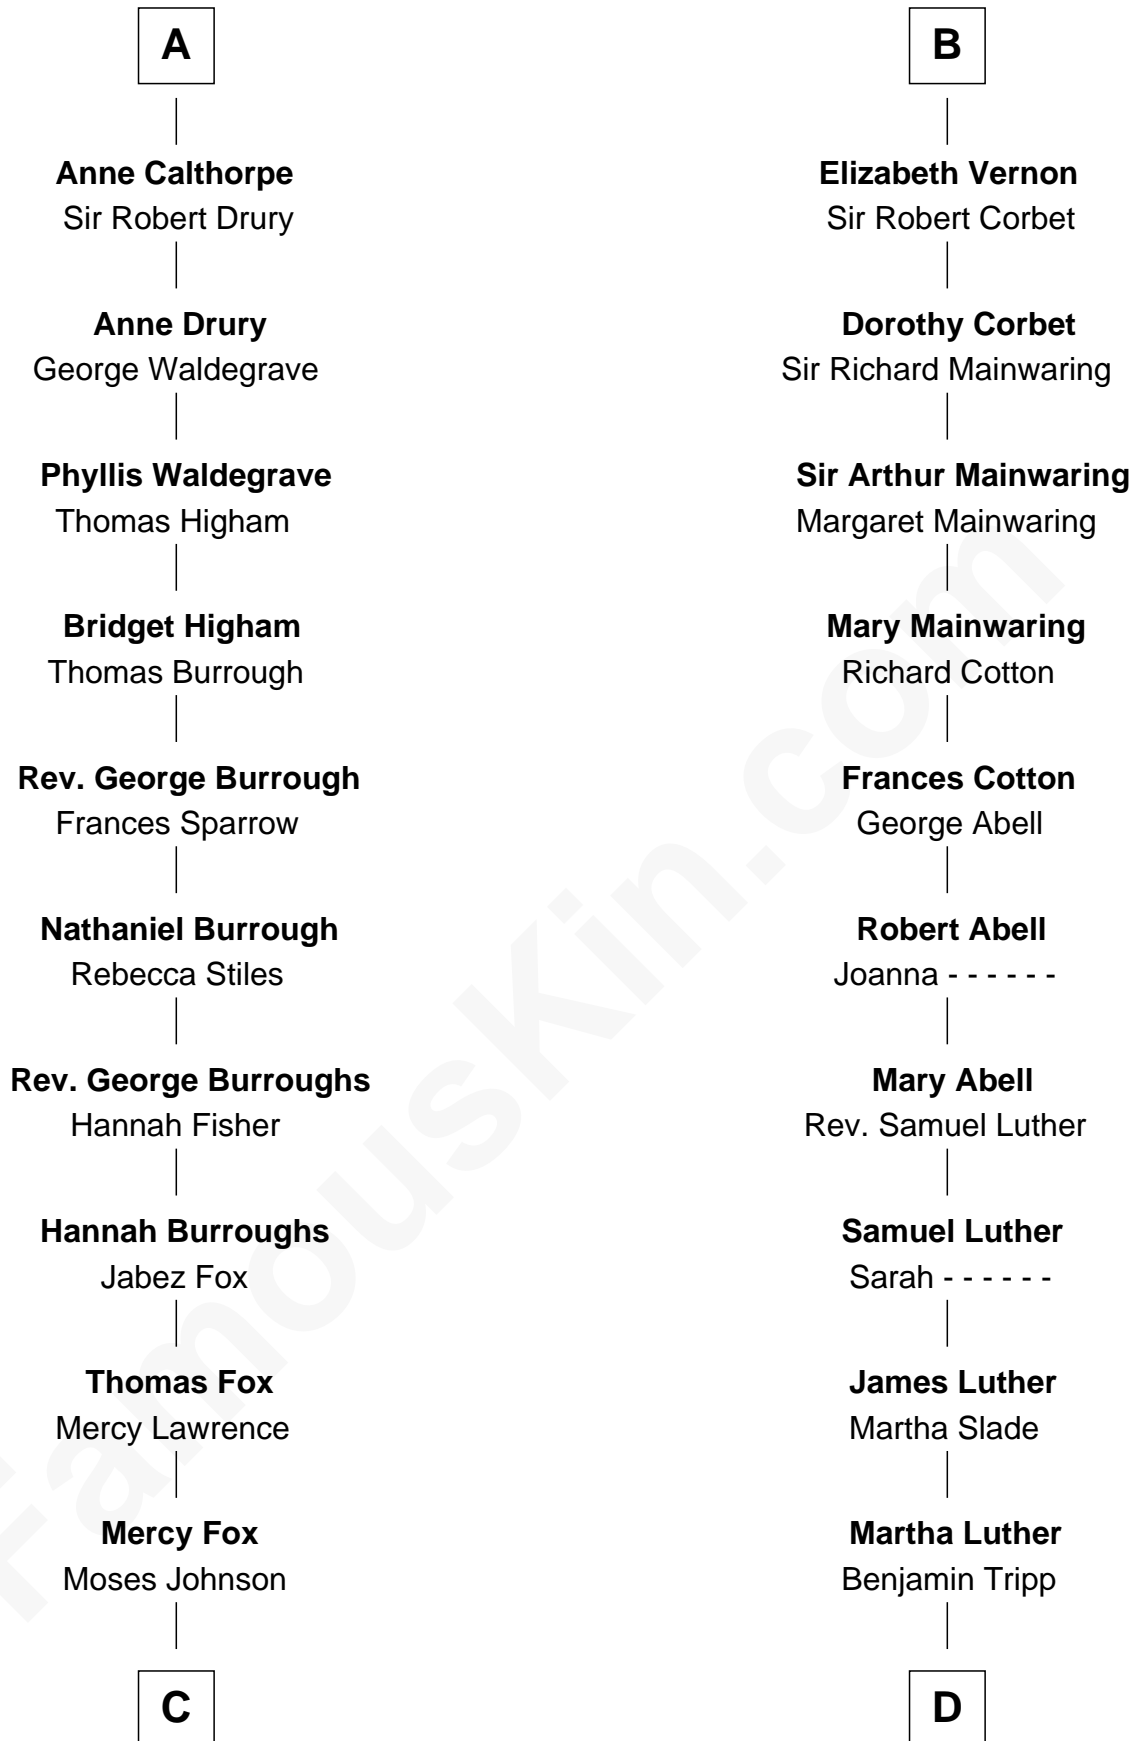

FamousKin.com Relationship Chart of

Walt Disney

Co-Founder of The Walt Disney Company

21st cousin of

Lizzie Borden

Accused Murderess

King Edward I
Eleanor of Castile

C

Fanny Johnson

John Call

Eber Call

Violette Lawrence

Charles Call

Henrietta Gross

Flora Call

Elias Charles Disney