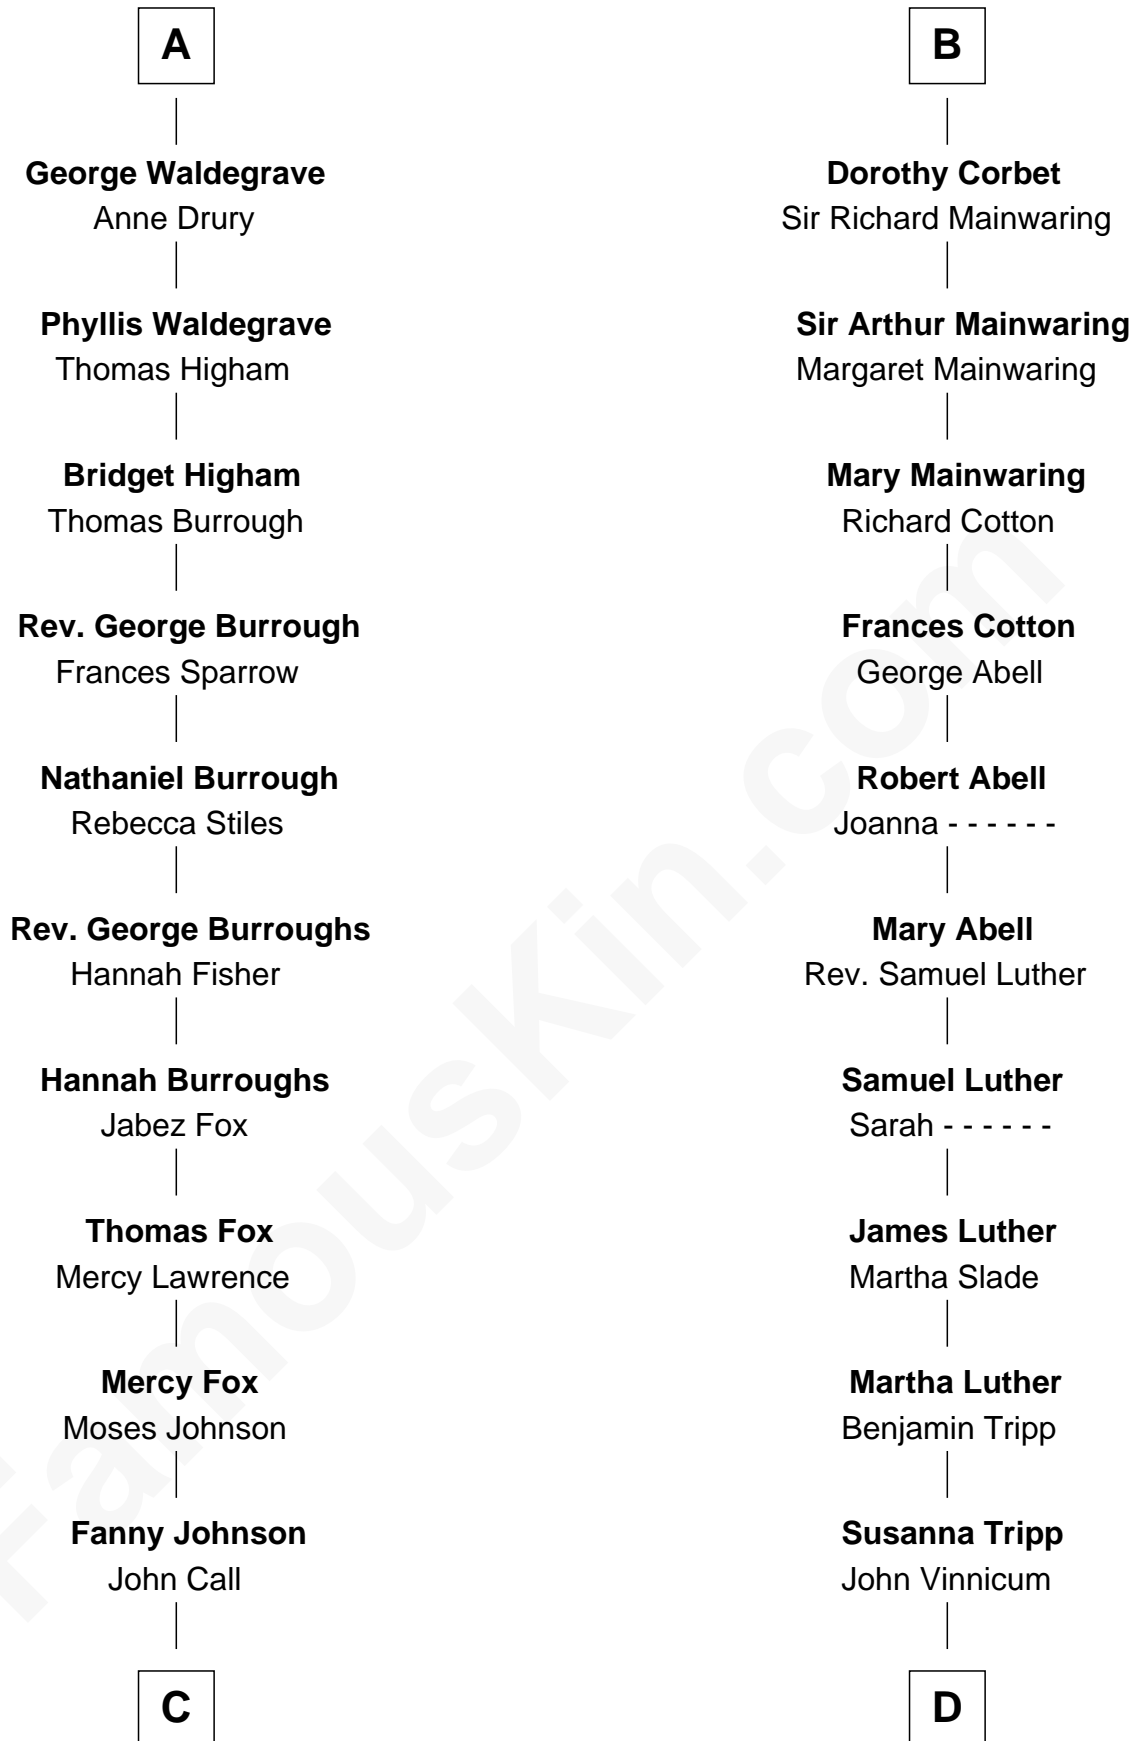

FamousKin.com Relationship Chart of

Walt Disney

Co-Founder of The Walt Disney Company

20th cousin of

Lizzie Borden

Accused Murderess

William de Ros
Maude de Vaux

C

Eber Call

Violette Lawrence

Charles Call

Henrietta Gross

Flora Call

Elias Charles Disney

Walt Disney

Co-Founder of The Walt Disney Co.

Accused Murderess

FamousKin.com