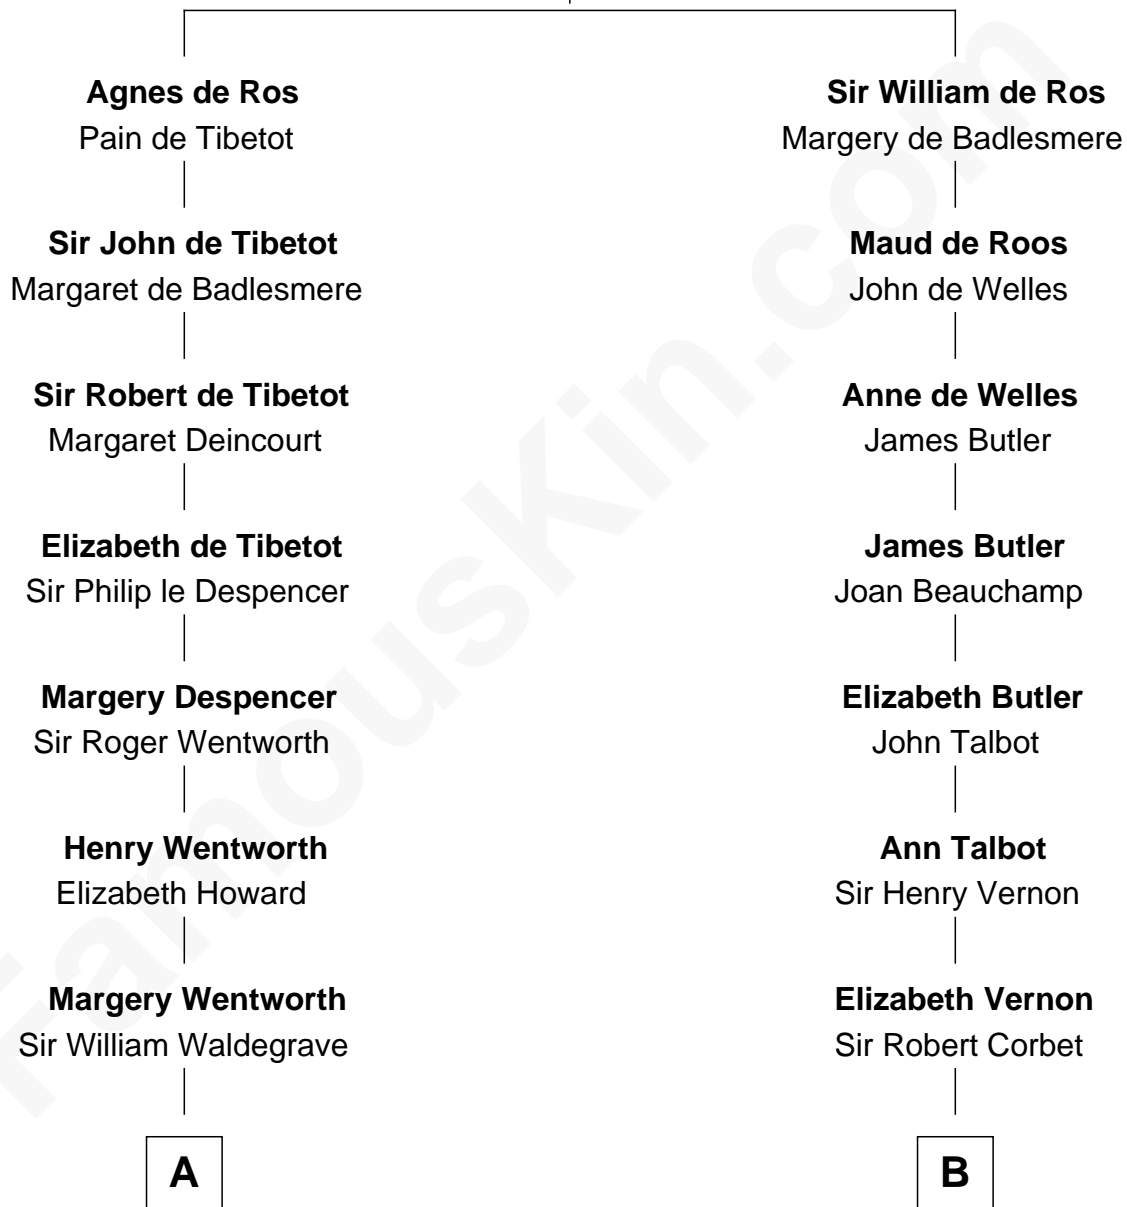

FamousKin.com Relationship Chart of

Walt Disney

Co-Founder of The Walt Disney Company

20th cousin of

Lizzie Borden

Accused Murderess

William de Ros
Maude de Vaux

C

Eber Call

Violette Lawrence

Charles Call

Henrietta Gross

Flora Call

Elias Charles Disney

Walt Disney

Co-Founder of The Walt Disney Co.

Accused Murderess

FamousKin.com