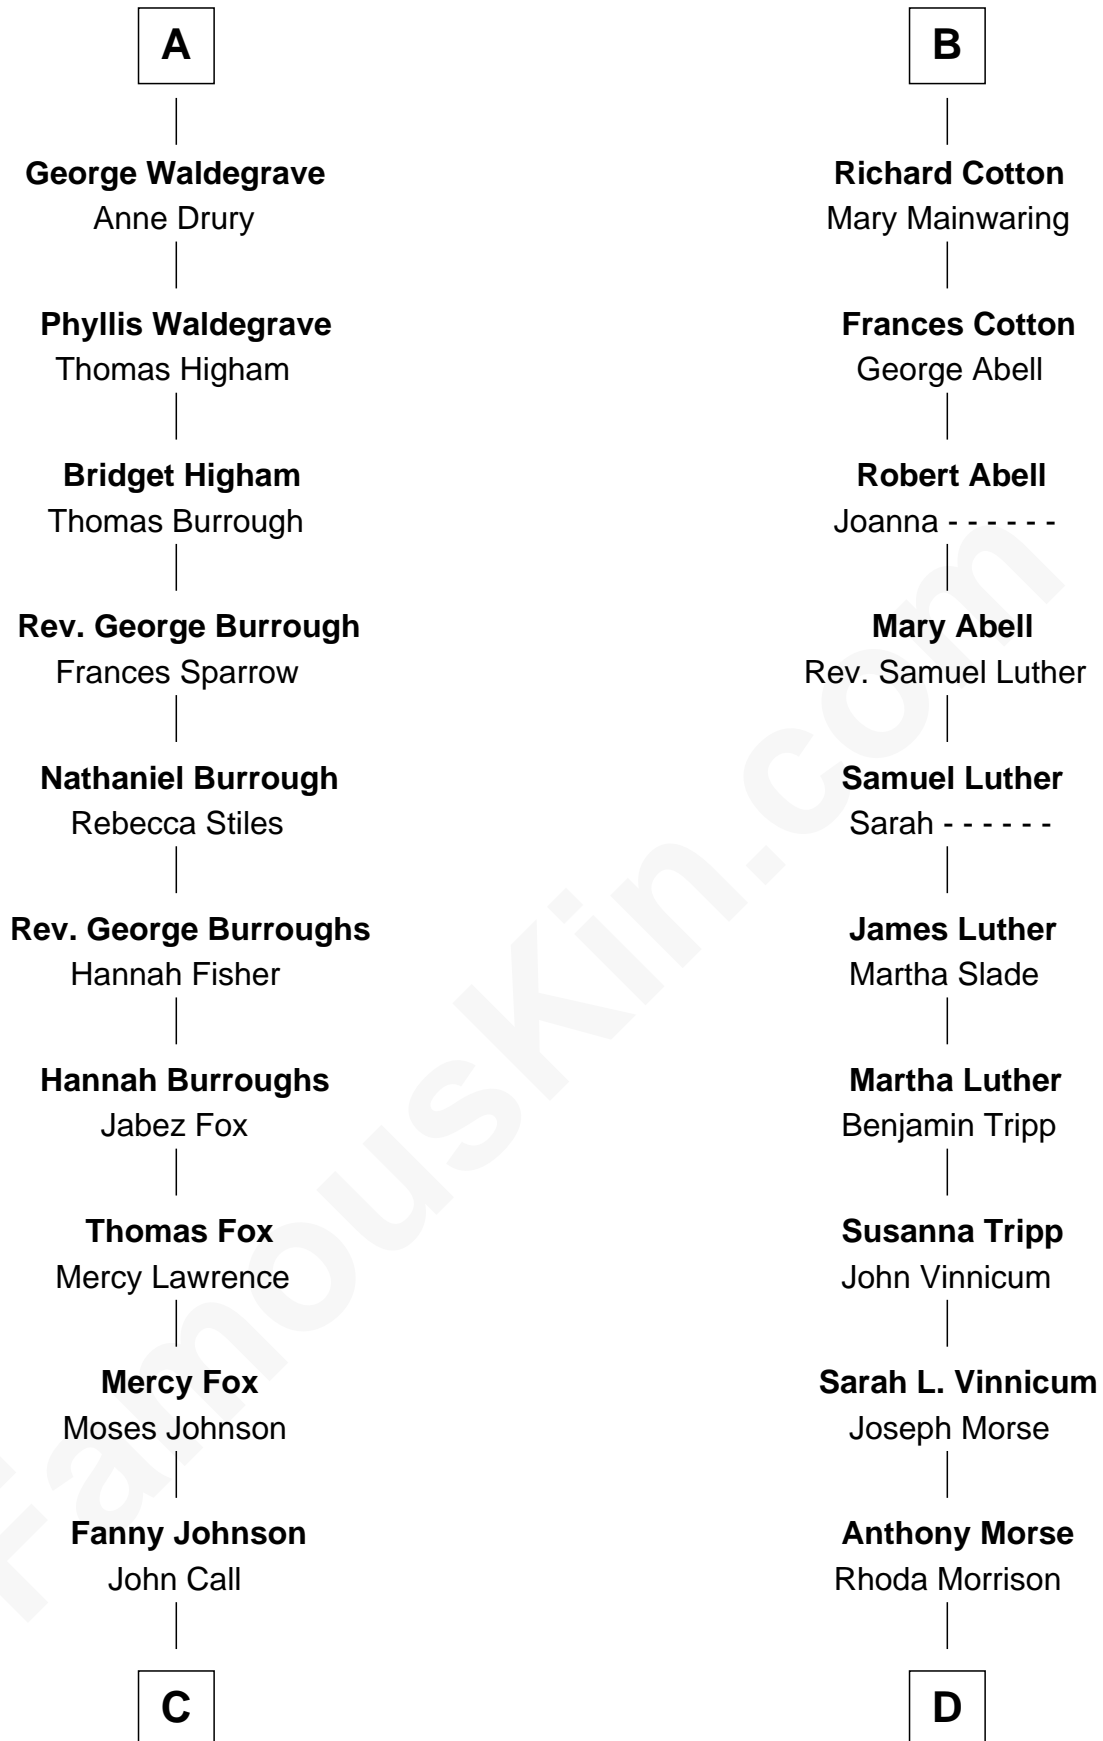

FamousKin.com

Relationship Chart of

Walt Disney

Co-Founder of The Walt Disney Company

18th cousin 2 times removed of

Lizzie Borden

Accused Murderess

Eudo la Zouche
Milicent de Cantilupe

Sir William la Zouche

Maud Lovel

Milicent la Zouche

Sir William Deincourt

Margaret Deincourt

Sir Robert de Tibetot

Elizabeth de Tibetot

Sir Philip le Despencer

Margery Despencer

Sir Roger Wentworth

Henry Wentworth

Elizabeth Howard

Margery Wentworth

Sir William Waldegrave

A

Eve la Zouche

Thomas Mainwaring

Cecily Mainwaring

John Cotton

Sir George Cotton

Mary Onley

B

C

Eber Call
Violette Lawrence