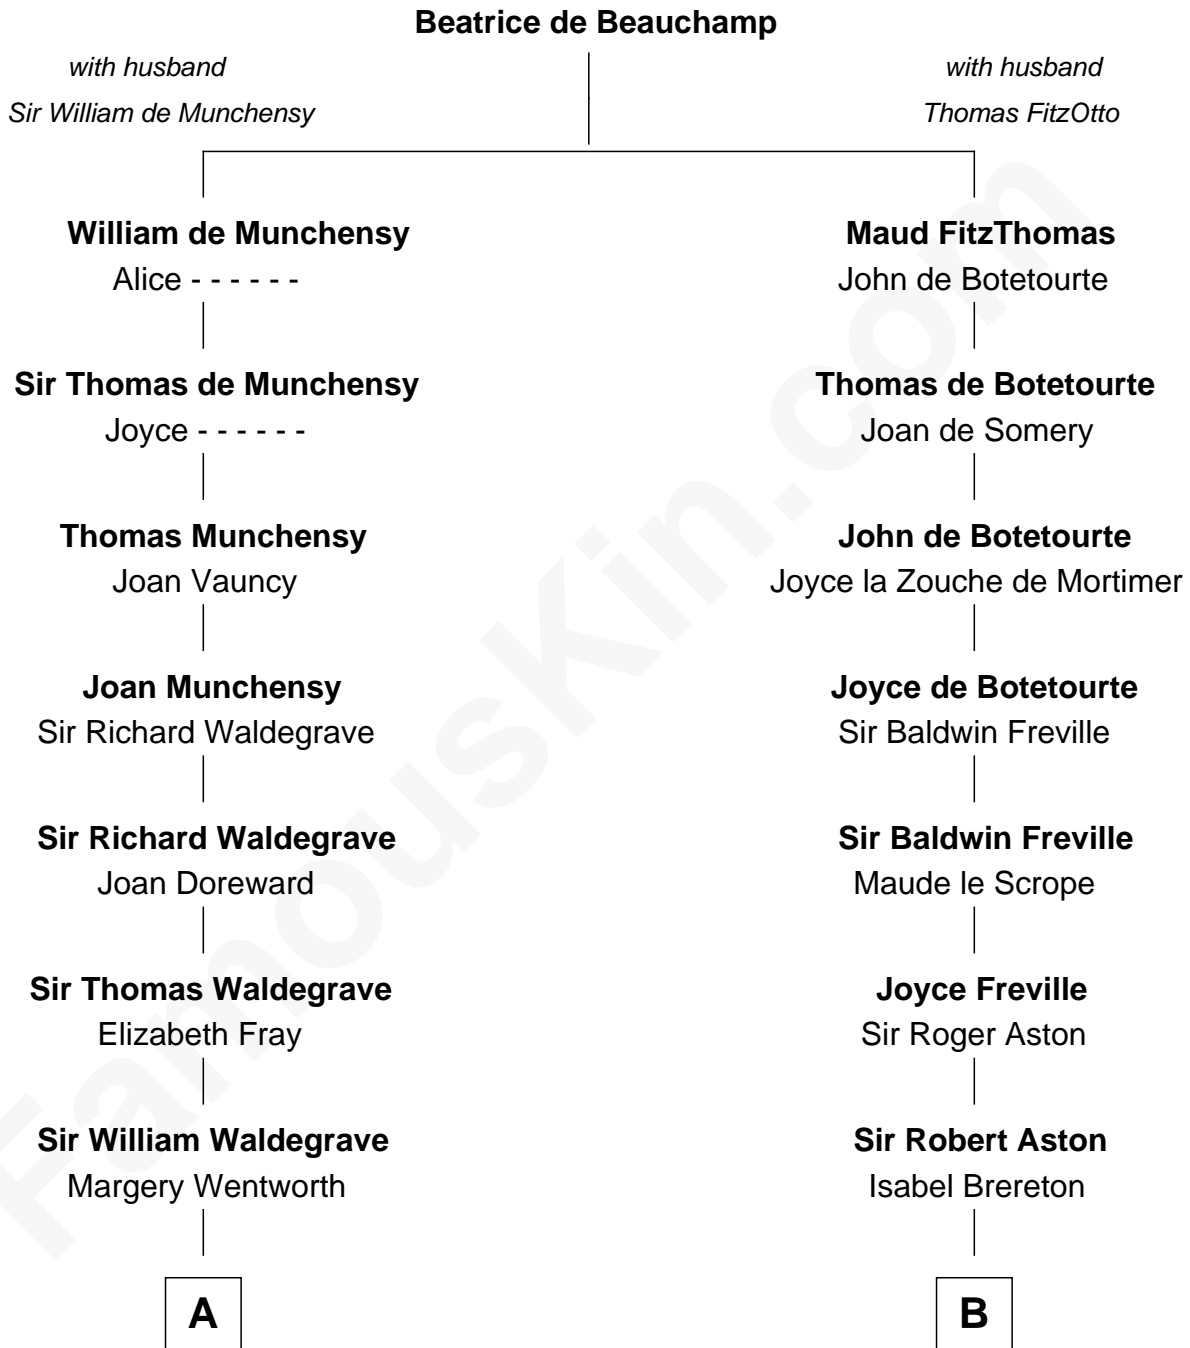

FamousKin.com

Relationship Chart of

Walt Disney

Co-Founder of The Walt Disney Company

19th cousin 1 time removed of

Morgan Bulkeley

54th Governor of Connecticut

C

Eber Call
Violette Lawrence

Charles Call
Henrietta Gross

Flora Call
Elias Charles Disney

Walt Disney
Co-Founder of The Walt Disney Co.

D

John Charles Bulkeley
Sarah Taintor

Eliphalet Adams Bulkeley
Lydia Smith Morgan

Morgan Bulkeley
54th Governor of Connecticut

FamousKin.com