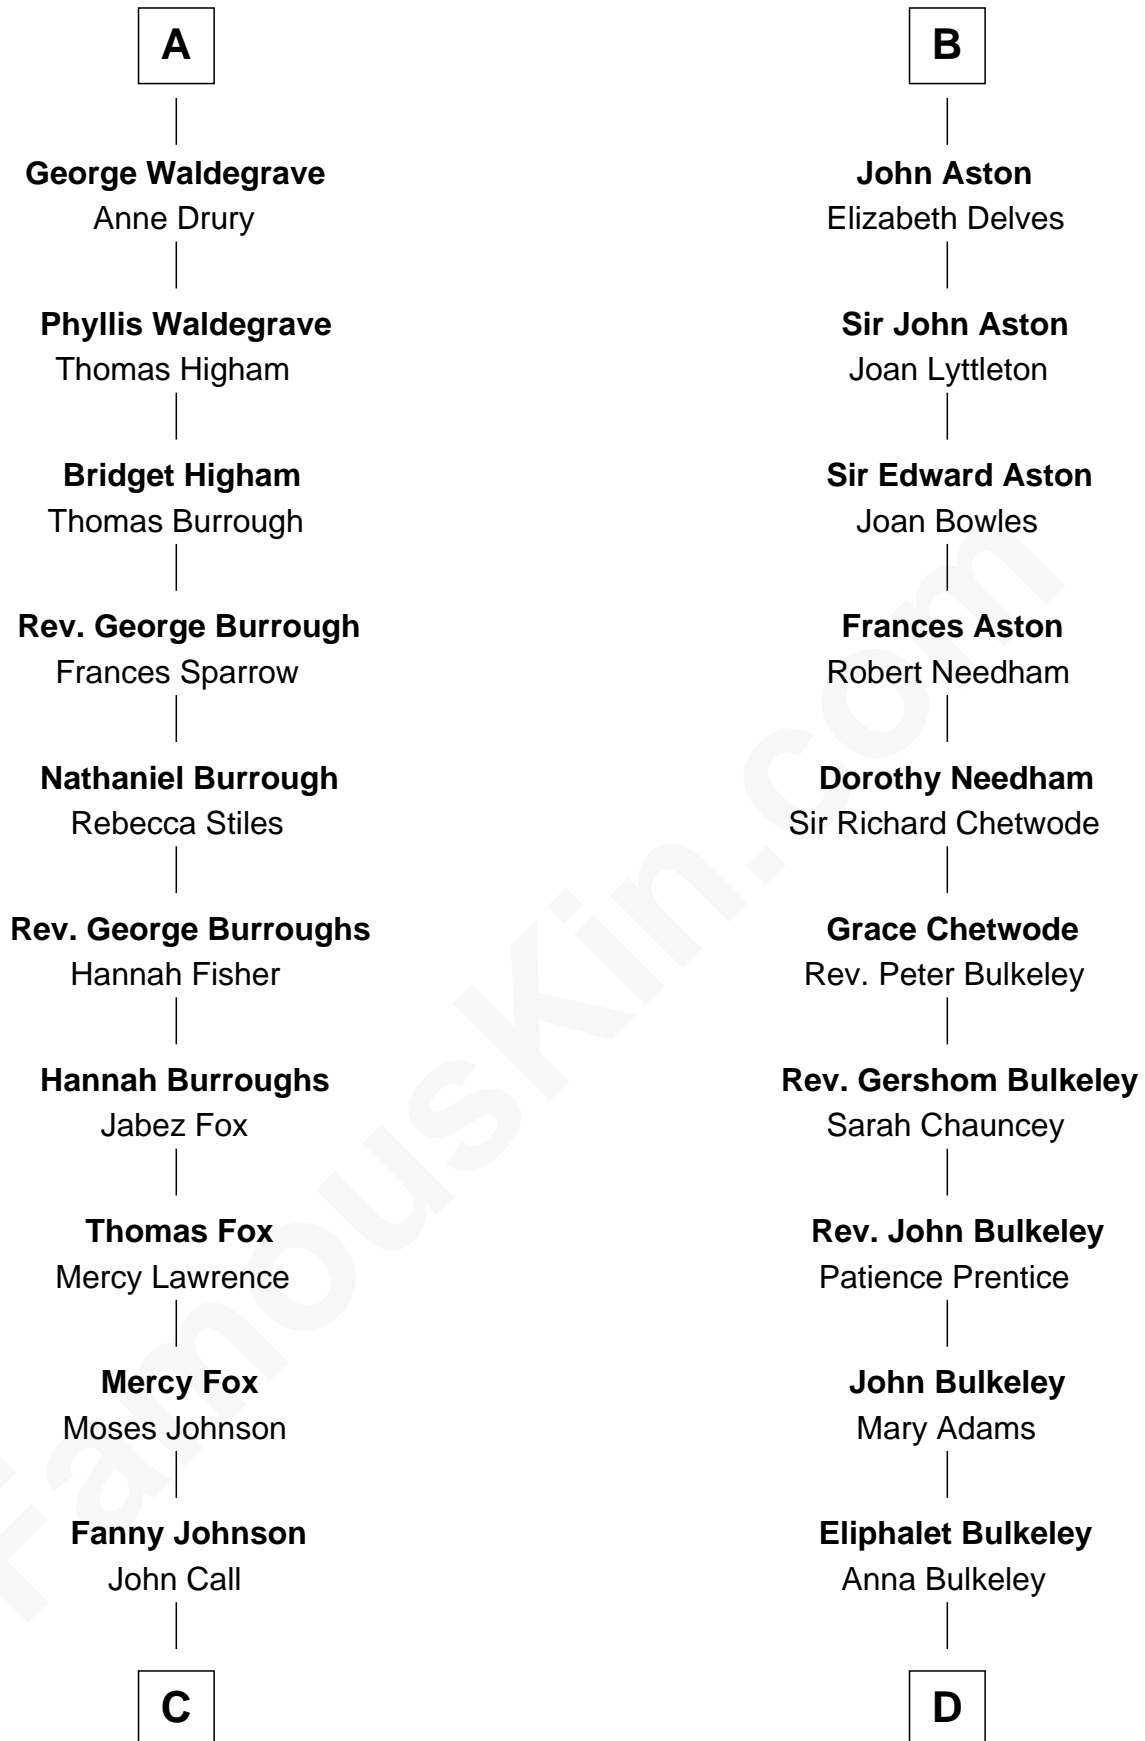

FamousKin.com

Relationship Chart of

Walt Disney

Co-Founder of The Walt Disney Company

19th cousin 1 time removed of

Morgan Bulkeley

54th Governor of Connecticut

C

Eber Call
Violette Lawrence

Charles Call
Henrietta Gross

Flora Call
Elias Charles Disney

Walt Disney
Co-Founder of The Walt Disney Co.

D

John Charles Bulkeley
Sarah Taintor

Eliphalet Adams Bulkeley
Lydia Smith Morgan