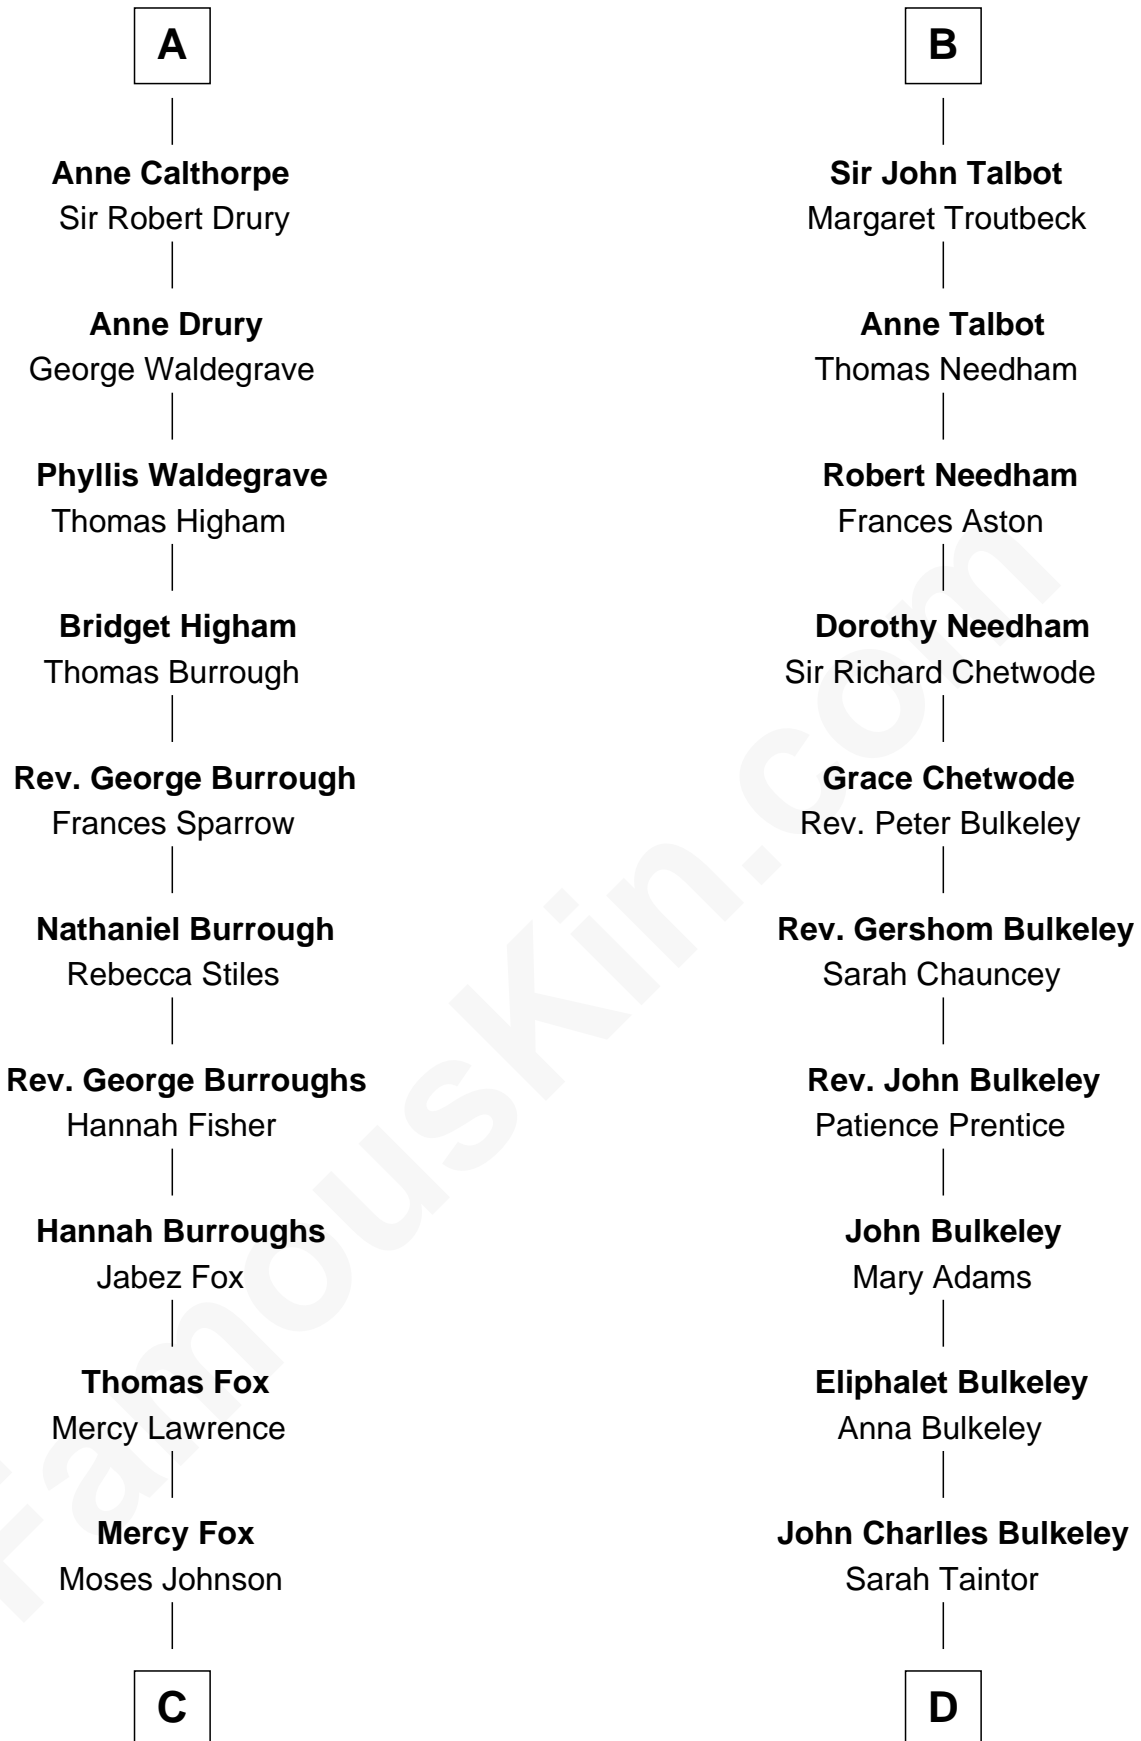

FamousKin.com

Relationship Chart of

Walt Disney

Co-Founder of The Walt Disney Company

18th cousin 3 times removed of

Morgan Bulkeley

54th Governor of Connecticut

King Edward I
Eleanor of Castile

C

Fanny Johnson

John Call

Eber Call

Violette Lawrence

Charles Call

Henrietta Gross

Flora Call