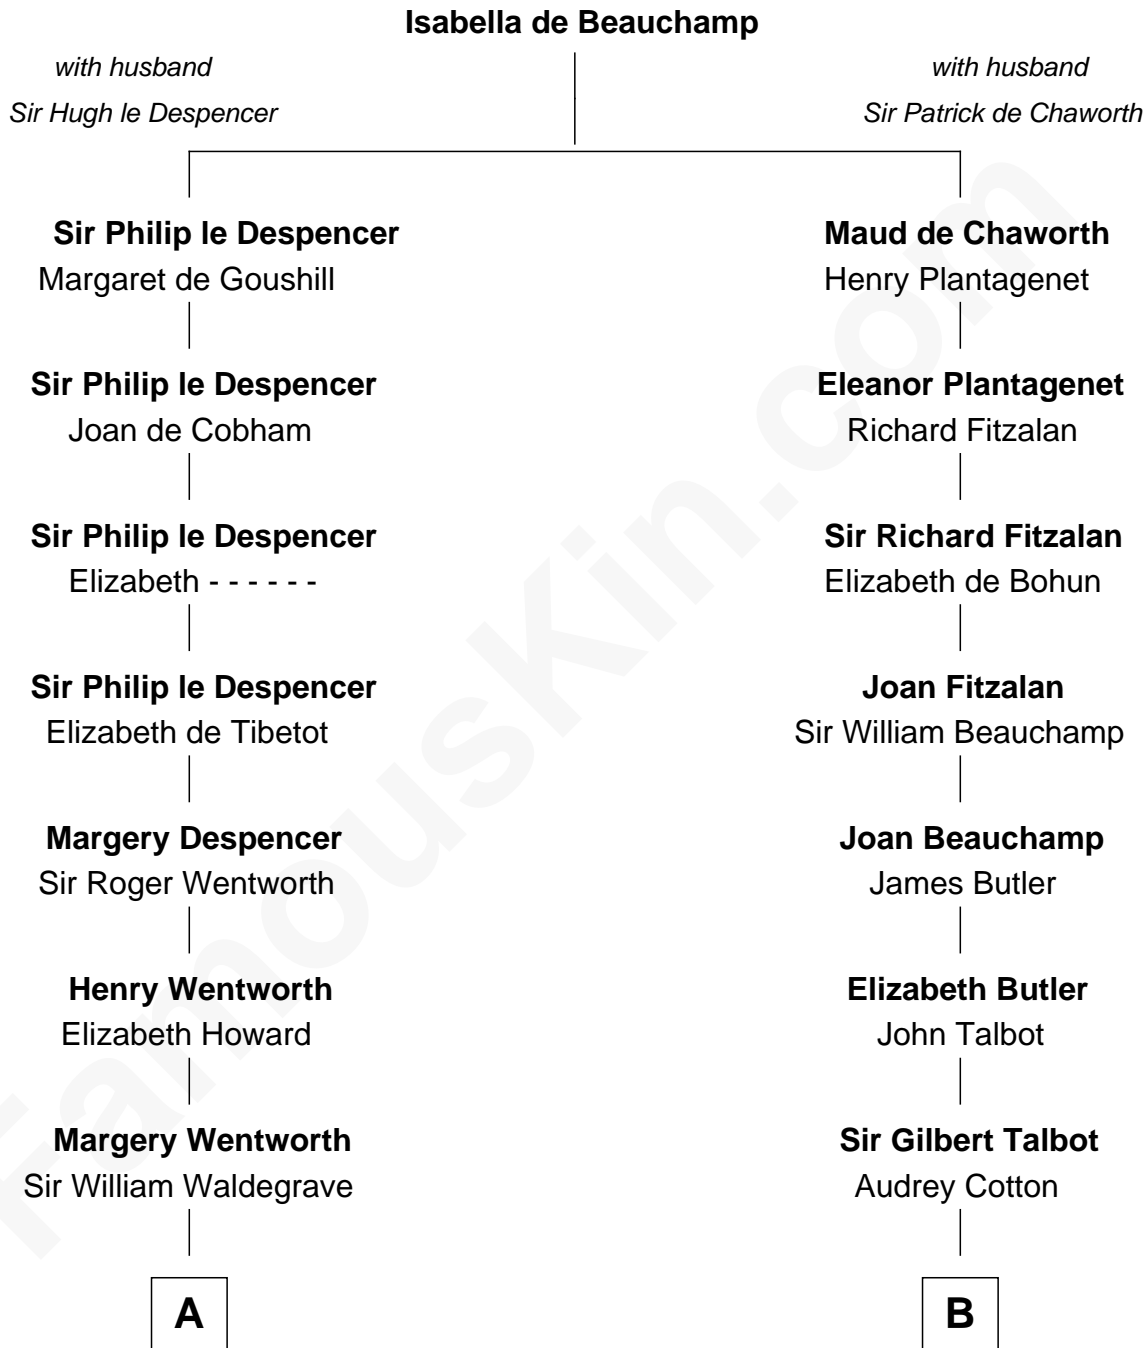

FamousKin.com

Relationship Chart of

Walt Disney

Co-Founder of The Walt Disney Company

18th cousin 2 times removed of

Morgan Bulkeley

54th Governor of Connecticut

C

Eber Call
Violette Lawrence

Charles Call
Henrietta Gross

Flora Call
Elias Charles Disney

Walt Disney
Co-Founder of The Walt Disney Co.

D

Eliphalet Adams Bulkeley
Lydia Smith Morgan

Morgan Bulkeley
54th Governor of Connecticut