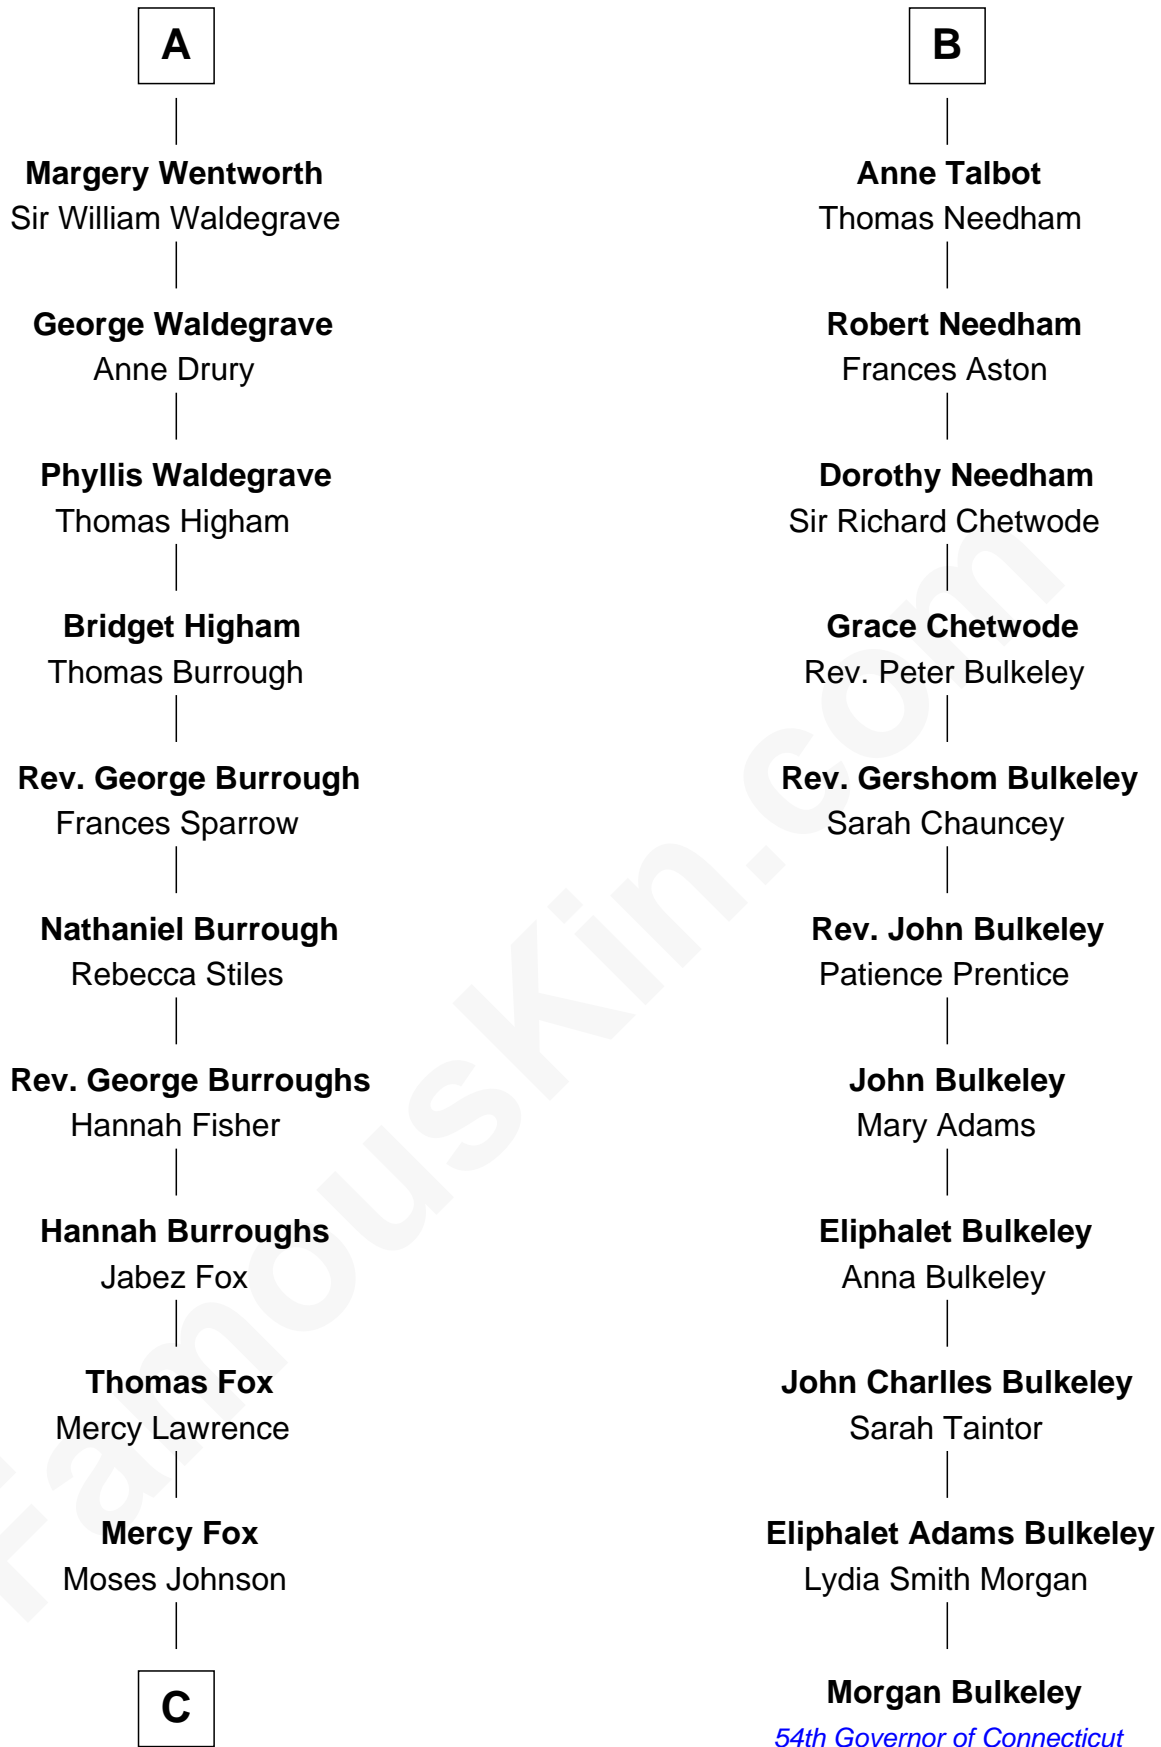

FamousKin.com

Relationship Chart of

Walt Disney

Co-Founder of The Walt Disney Company

17th cousin 4 times removed of

Morgan Bulkeley

54th Governor of Connecticut

William de Beauchamp

Elizabeth - - - - -

Sir Philip le Despencer

Elizabeth de Tibetot

Margery Despencer

Sir Roger Wentworth

Henry Wentworth

Elizabeth Howard

A

Elizabeth Butler

John Talbot

Sir Gilbert Talbot

Audrey Cotton

Sir John Talbot

Margaret Troutbeck

B

C

—
Fanny Johnson

John Call

—
Eber Call

Violette Lawrence

—
Charles Call

Henrietta Gross

—
Flora Call

Elias Charles Disney