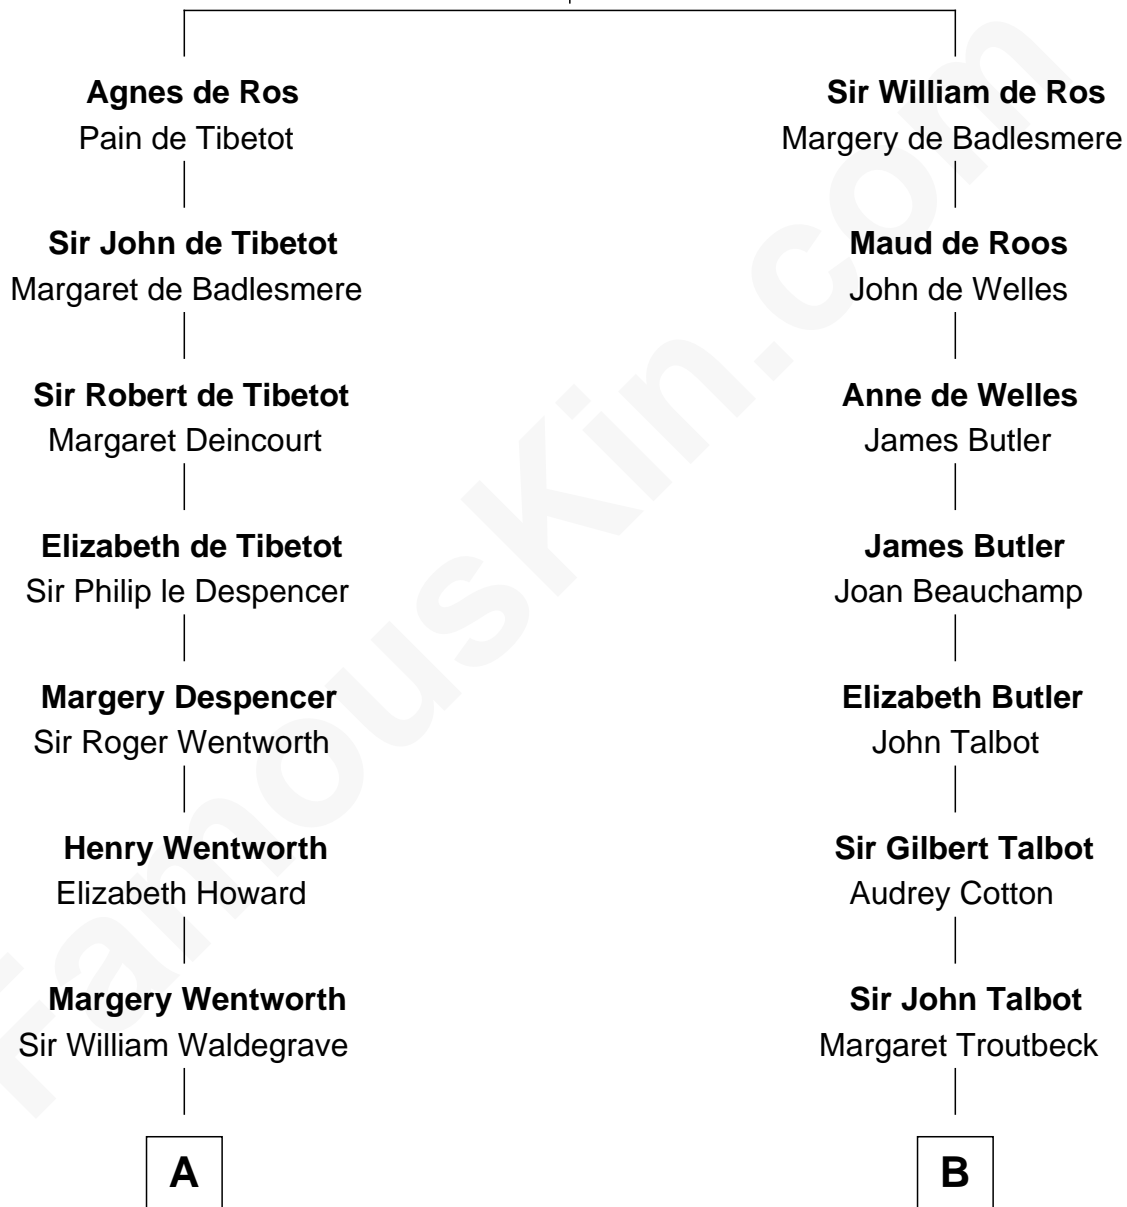

## Relationship Chart of

### Walt Disney

*Co-Founder of The Walt Disney Company*

17th cousin 3 times removed of

### Morgan Bulkeley

*54th Governor of Connecticut*

**William de Ros**  
Maude de Vaux

**C**

—  
**Eber Call**

Violette Lawrence

—  
**Charles Call**

Henrietta Gross