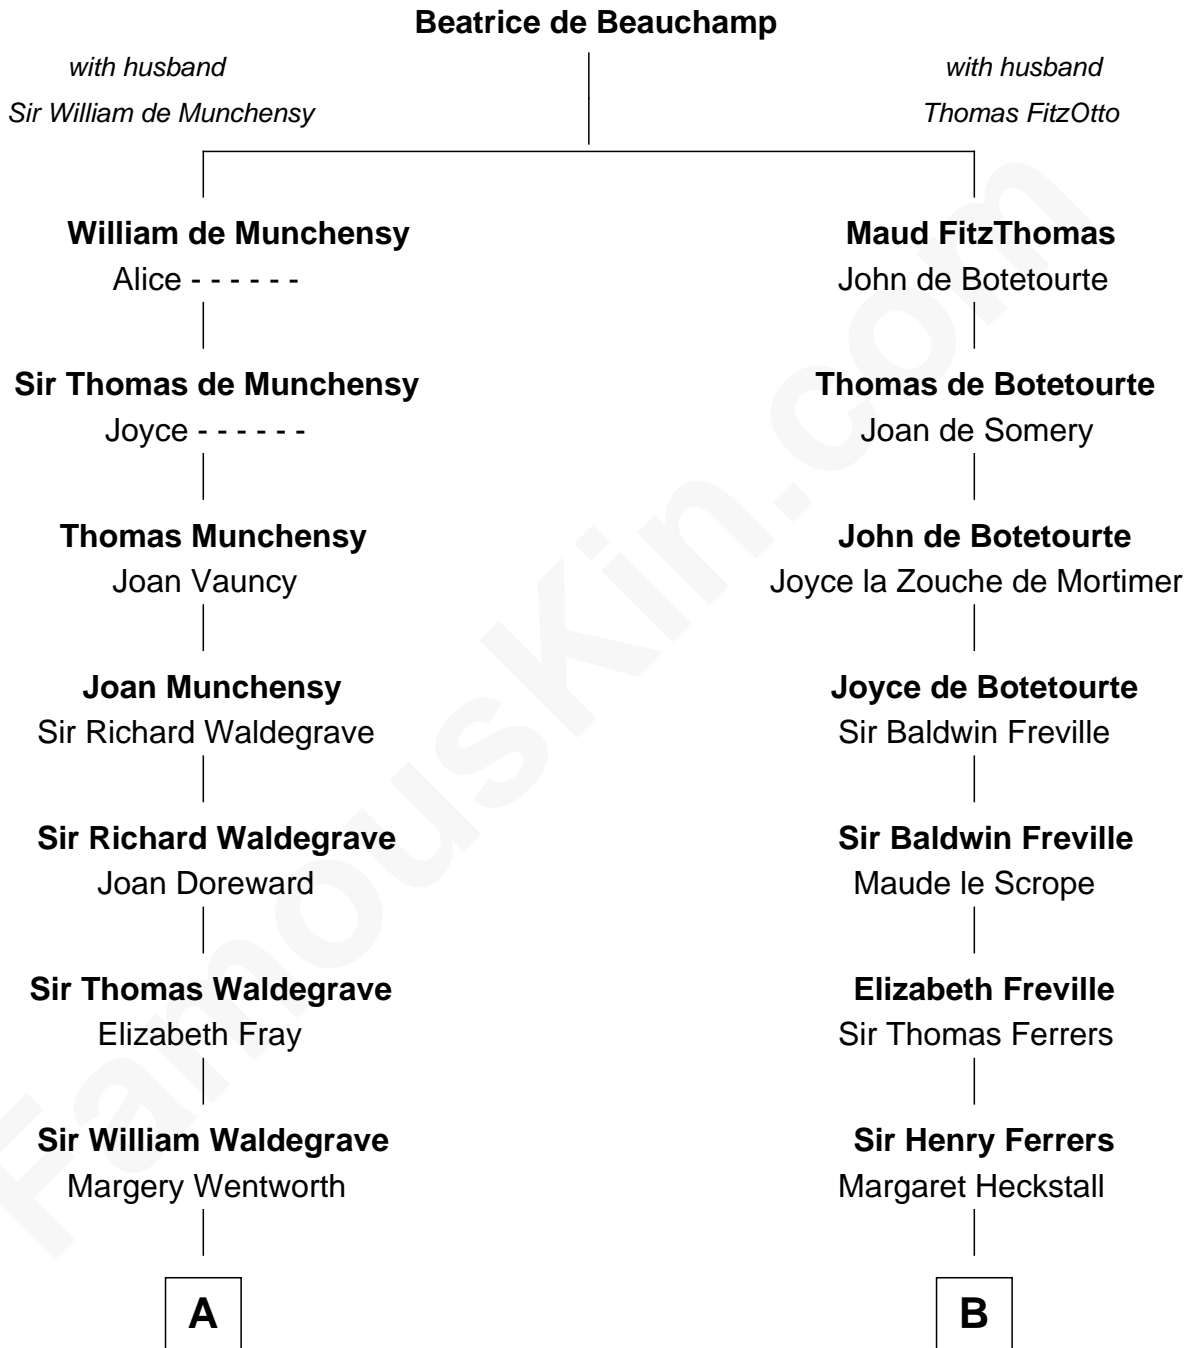

FamousKin.com

Relationship Chart of

Walt Disney

Co-Founder of The Walt Disney Company

18th cousin 2 times removed of

Susan B. Anthony

Women's Rights Advocate

FamousKin.com