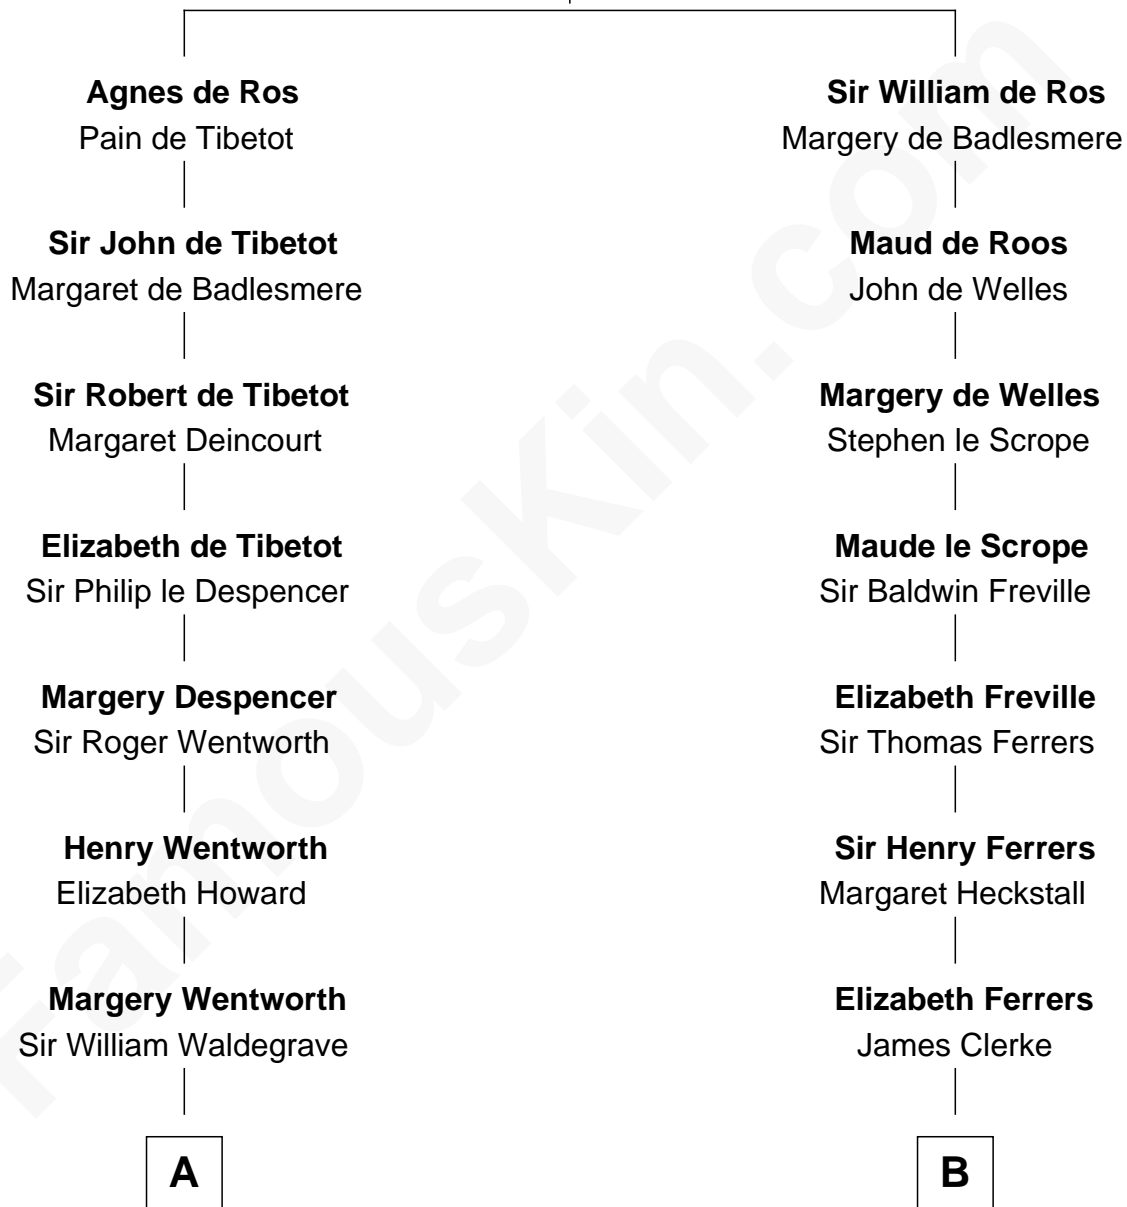

FamousKin.com

Relationship Chart of

Walt Disney

Co-Founder of The Walt Disney Company

17th cousin 3 times removed of

Susan B. Anthony

Women's Rights Advocate

William de Ros
Maude de Vaux

C

—
Eber Call

Violette Lawrence

—
Charles Call

Henrietta Gross

—
Flora Call

Elias Charles Disney

—
Walt Disney