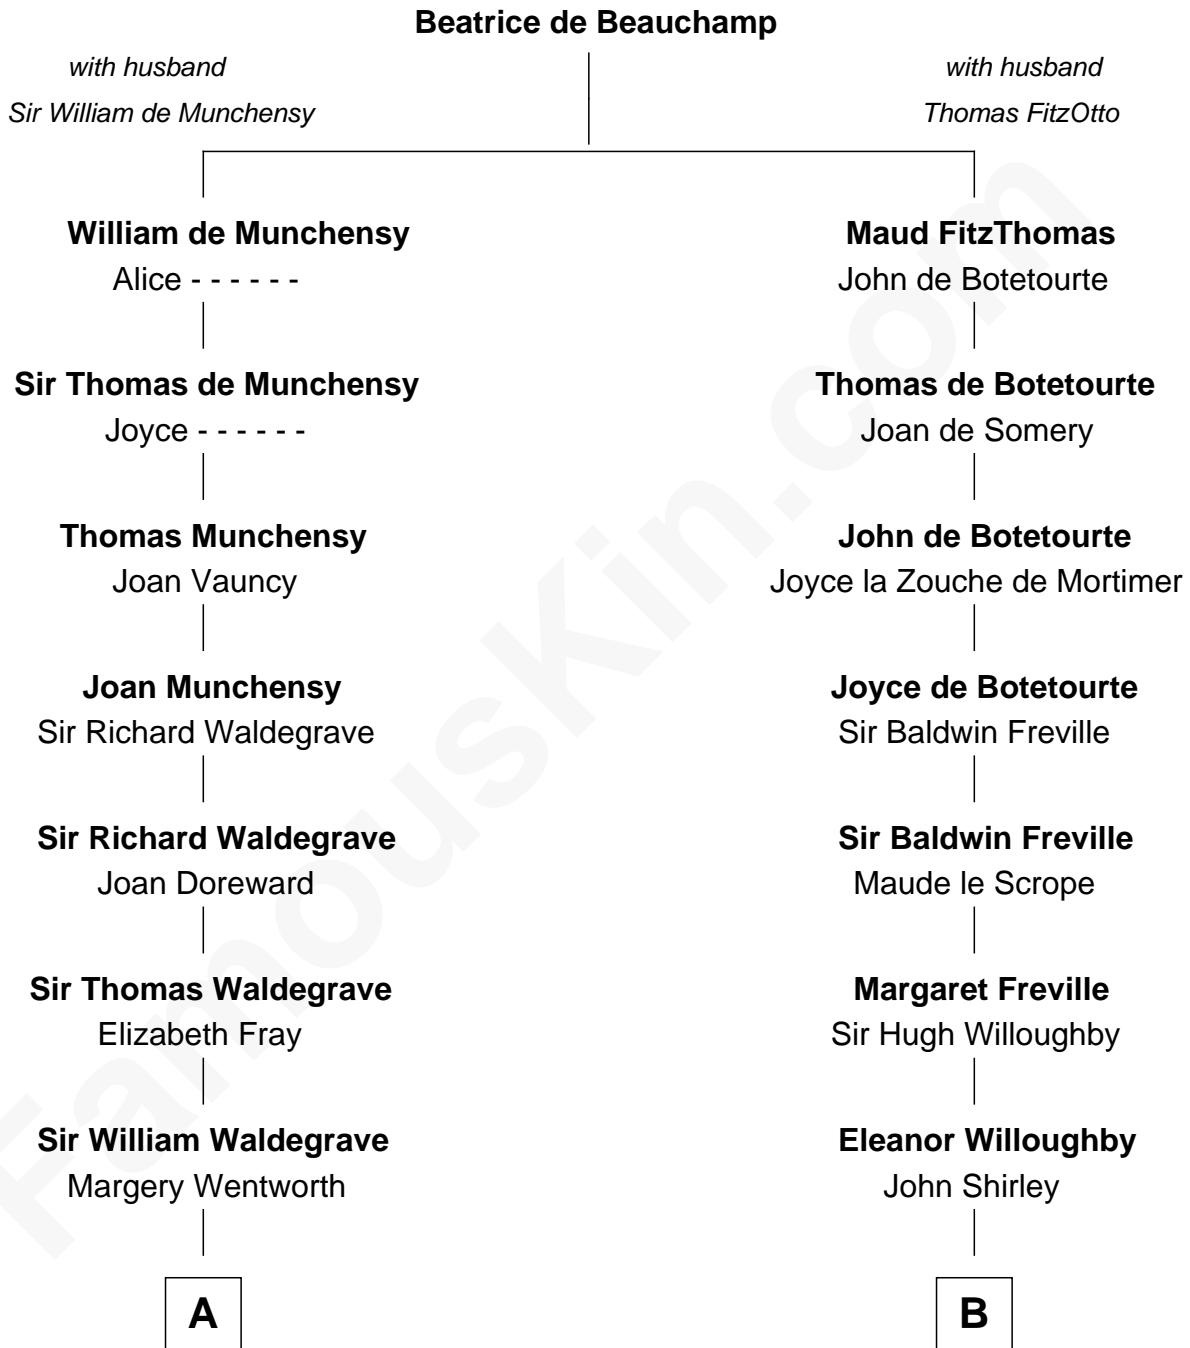

## Relationship Chart of

### Walt Disney

Co-Founder of The Walt Disney Company

19th cousin 1 time removed of

### William Henry Moore

Co-Founder, U.S. Steel and Nabisco

**C**

**Eber Call**

Violette Lawrence

**Charles Call**

Henrietta Gross

**Flora Call**