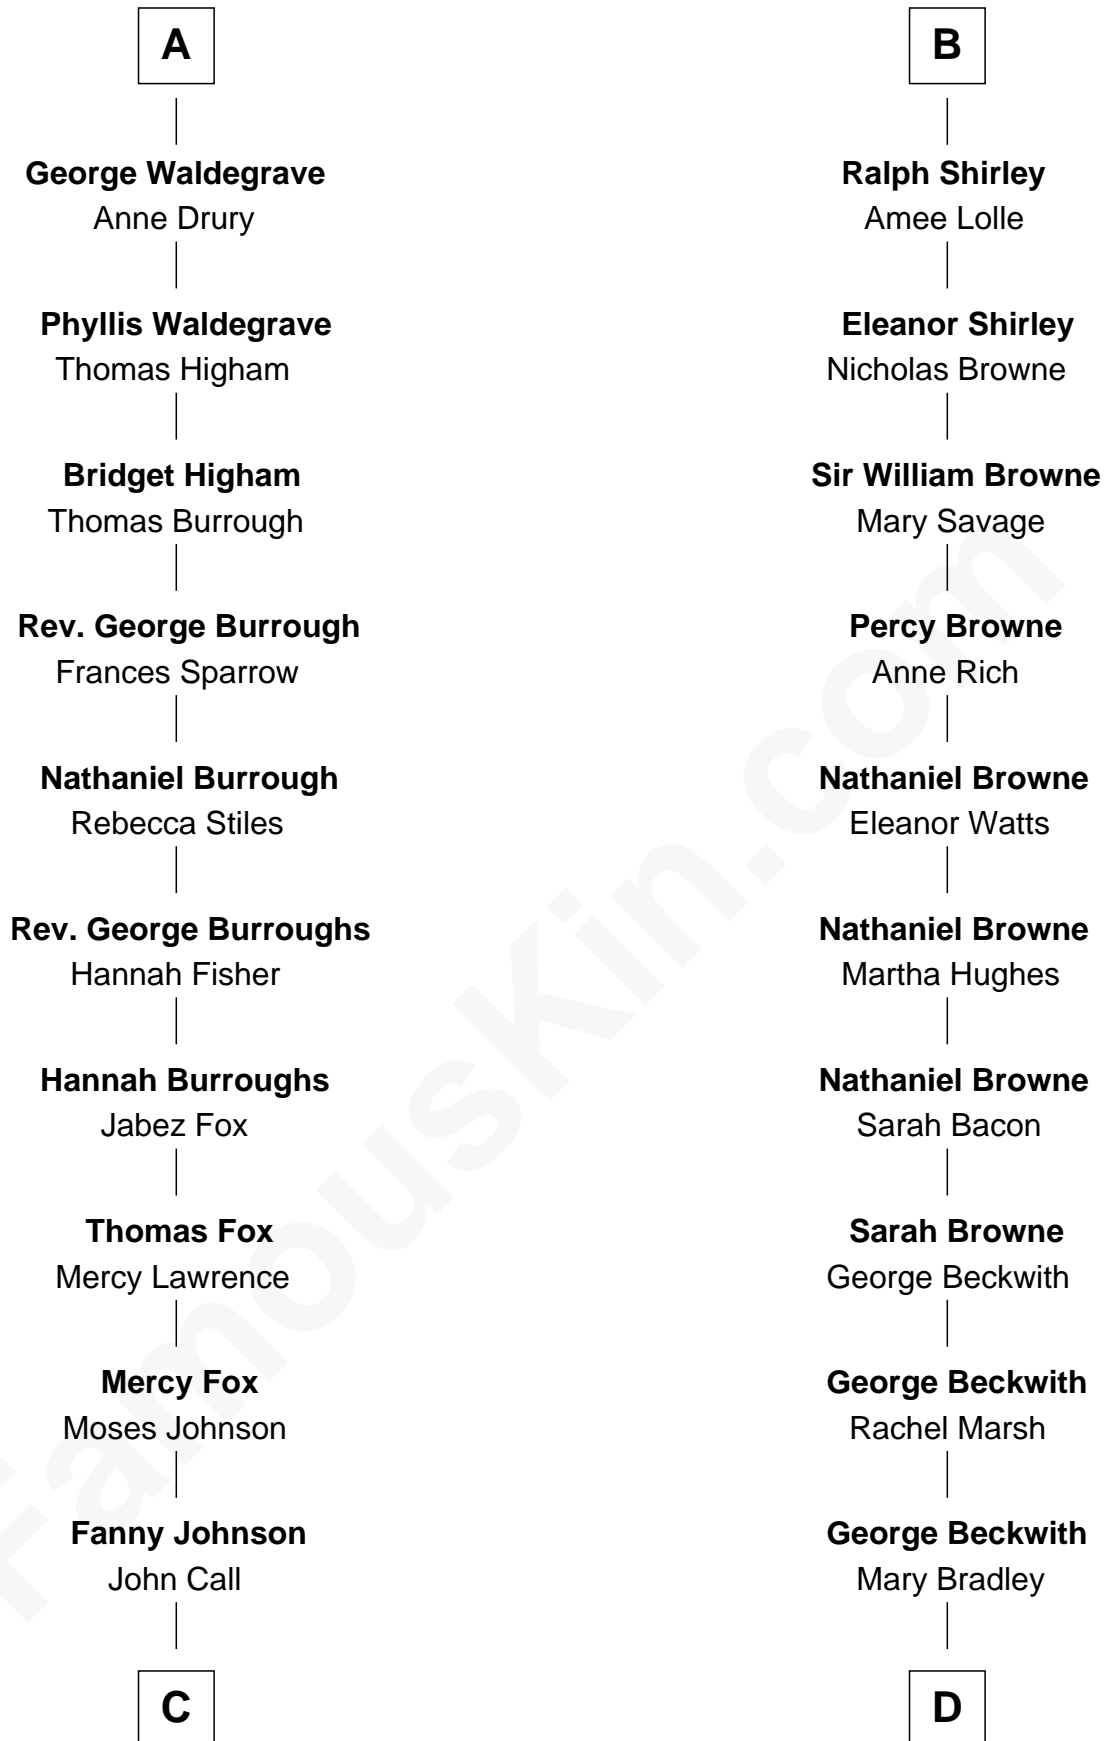

FamousKin.com

Relationship Chart of

Walt Disney

Co-Founder of The Walt Disney Company

18th cousin 2 times removed of

William Henry Moore

Co-Founder, U.S. Steel and Nabisco

C

Eber Call
Violette Lawrence

Charles Call
Henrietta Gross

Flora Call
Elias Charles Disney

Walt Disney
Co-Founder of The Walt Disney Co.

D

Rachael Arvilla Beckwith
Nathaniel Ford Moore

William Henry Moore
Co-Founder, U.S. Steel and Nabisco