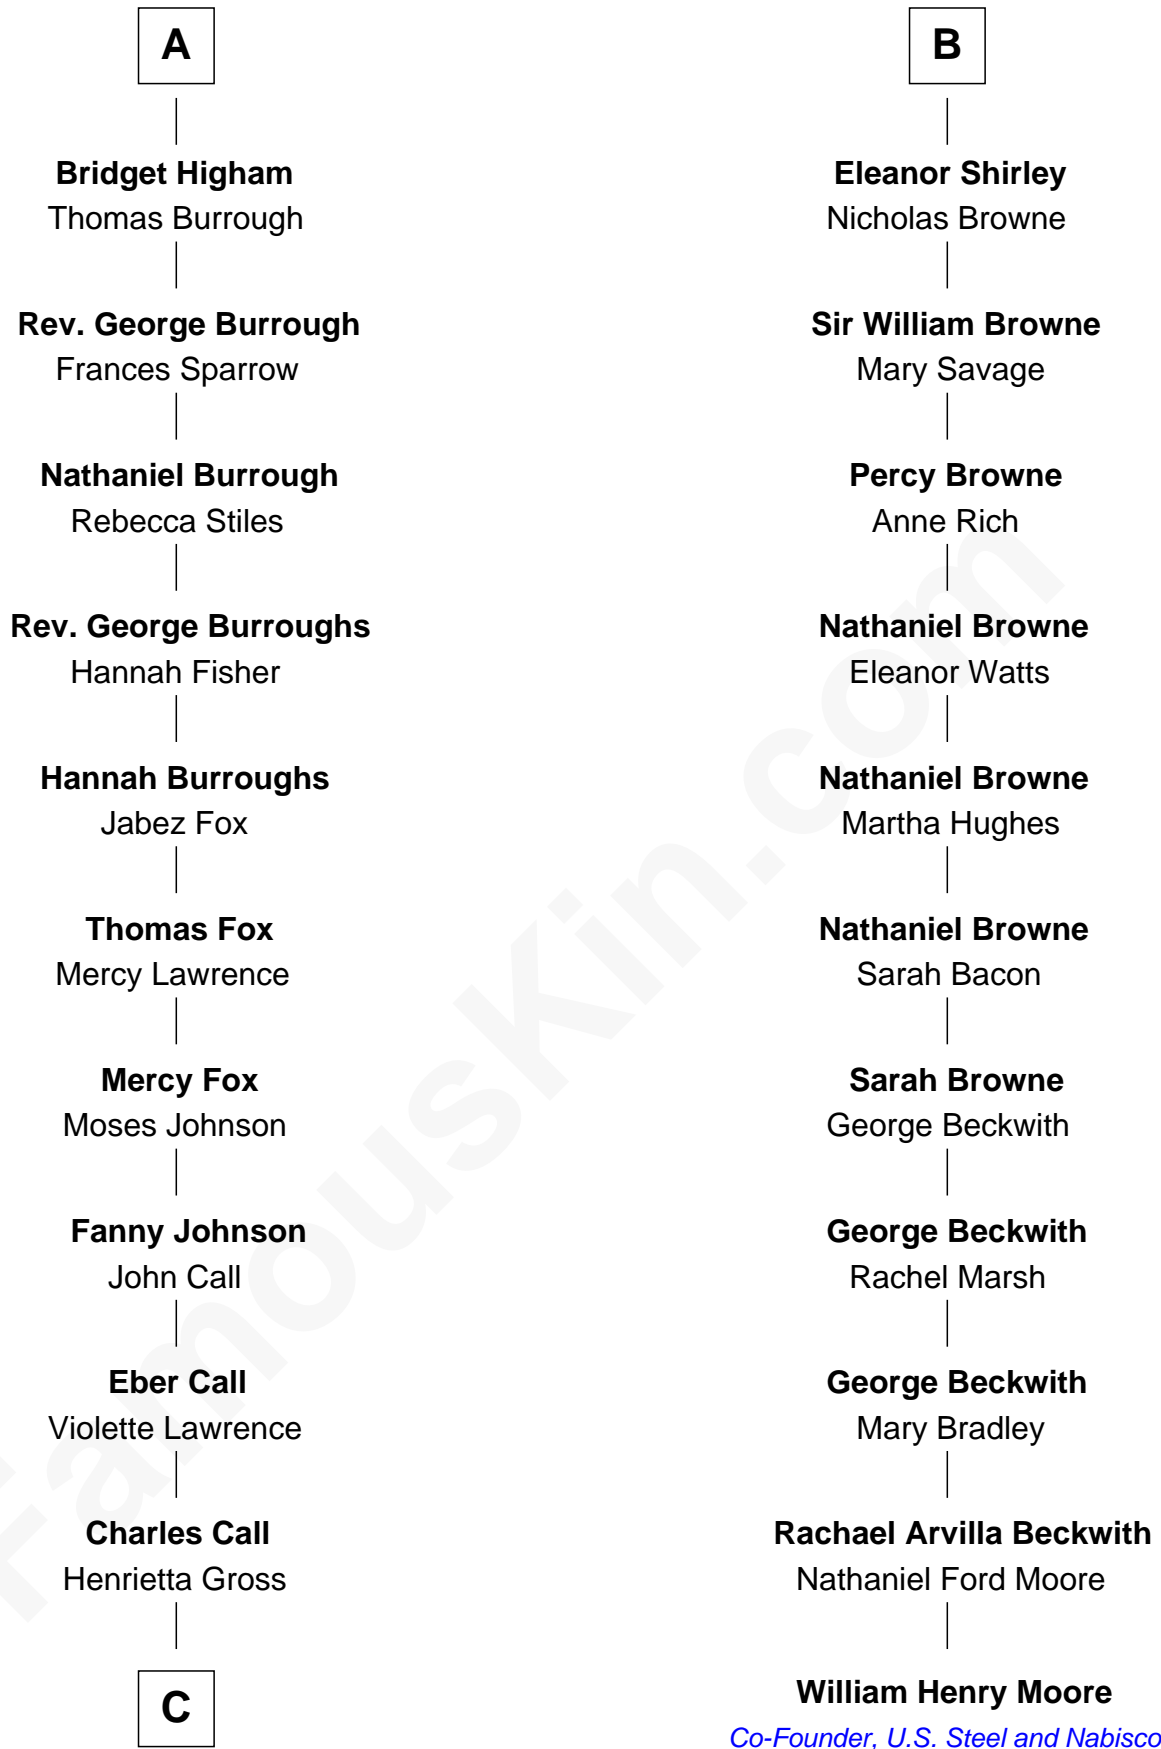

FamousKin.com

Relationship Chart of

Walt Disney

Co-Founder of The Walt Disney Company

17th cousin 1 time removed of

William Henry Moore

Co-Founder, U.S. Steel and Nabisco

Sir John Howard

Alice de Bois

C

|

Flora Call

Elias Charles Disney

|

Walt Disney

Co-Founder of The Walt Disney Co.