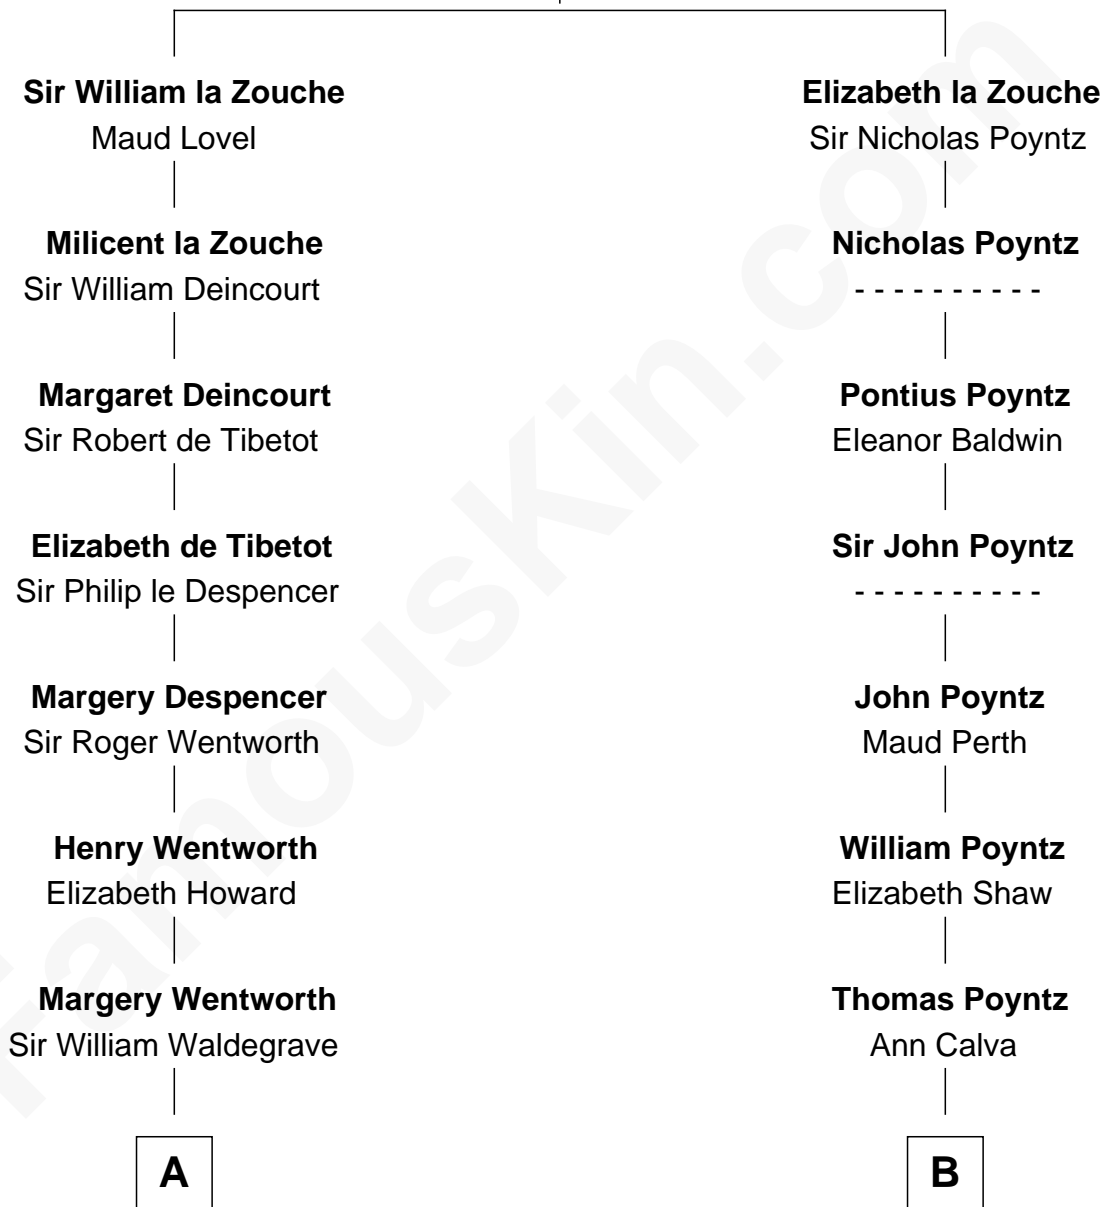

FamousKin.com Relationship Chart of

Walt Disney

Co-Founder of The Walt Disney Company

20th cousin of

Truman Capote

Author of In Cold Blood

Eudo la Zouche
Milicent de Cantilupe

C

Eber Call

Violette Lawrence

Charles Call

Henrietta Gross

Flora Call

Elias Charles Disney

Walt Disney

Co-Founder of The Walt Disney Co.