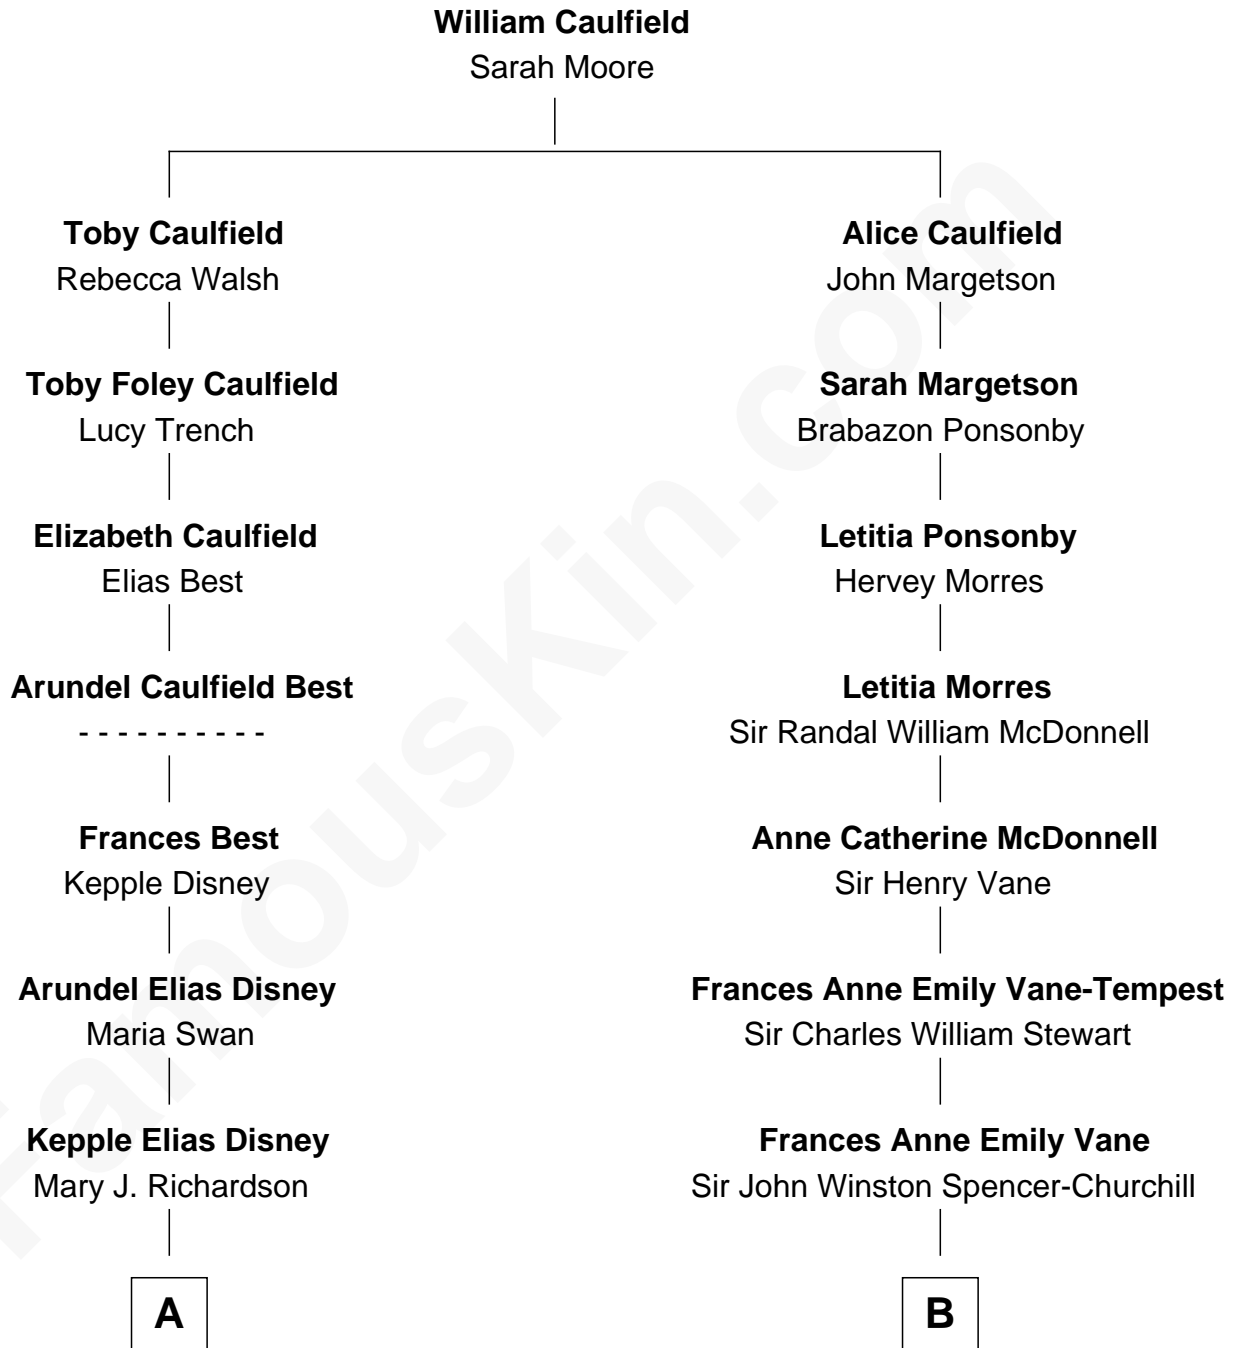

FamousKin.com Relationship Chart of

Walt Disney

Co-Founder of The Walt Disney Company

8th cousin of

Sir Winston Churchill

Prime Minister of the United Kingdom

A

Elias Charles Disney

Flora Call

Walt Disney

Co-Founder of The Walt Disney Co.

B

Randolph Henry Spencer-Churchill

Jeanette Jerome

Sir Winston Churchill

Prime Minister of the United Kingdom