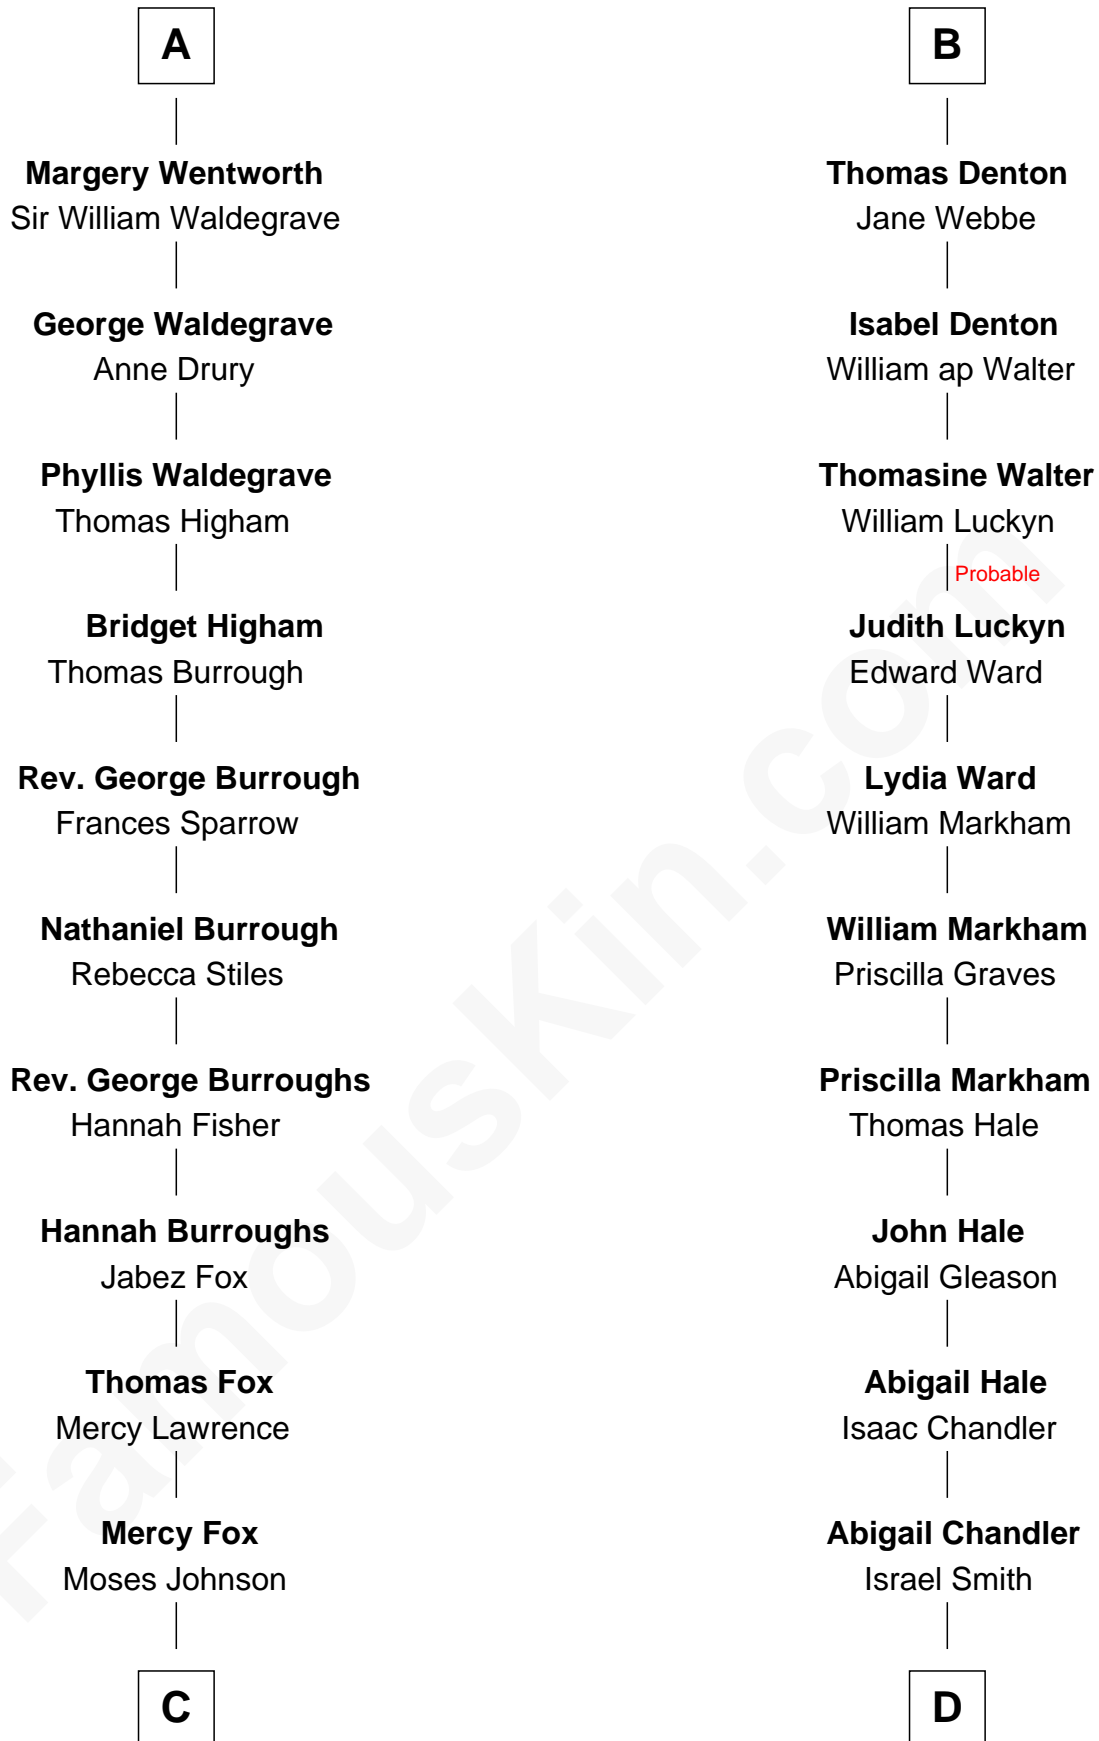

## Relationship Chart of

### Walt Disney

*Co-Founder of The Walt Disney Company*

19th cousin 2 times removed of

**Rutherford B. Hayes**  
*19th U.S. President*

**Sir Robert de Ros**  
Isabel de Aubeney

**C**

**Fanny Johnson**

John Call

**Eber Call**

Violette Lawrence

**Charles Call**

Henrietta Gross

**Flora Call**

Elias Charles Disney

**Walt Disney**

*Co-Founder of The Walt Disney Co.*

**D**

**Chloe Smith**

Rutherford Hayes

**Rutherford Hayes**

Sophia Birchard

**Rutherford B. Hayes**

*19th U.S. President*

FamousKin.com