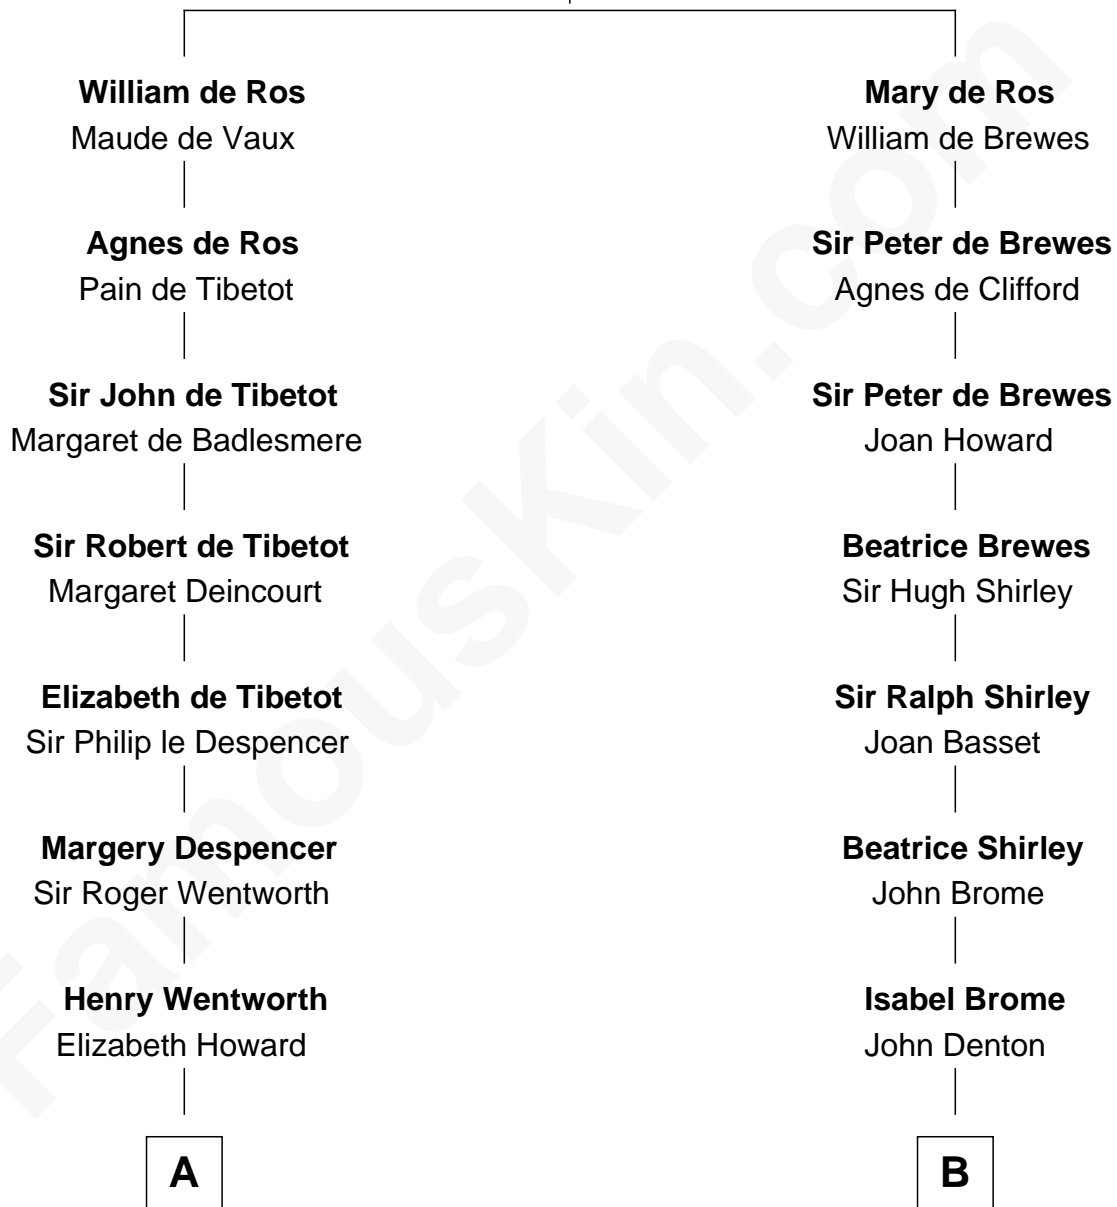

## Relationship Chart of

### Walt Disney

*Co-Founder of The Walt Disney Company*

19th cousin 2 times removed of

**Rutherford B. Hayes**  
*19th U.S. President*

**Sir Robert de Ros**  
Isabel de Aubeney

**C**

**Fanny Johnson**

John Call

**Eber Call**

Violette Lawrence

**Charles Call**

Henrietta Gross

**Flora Call**

Elias Charles Disney

**Walt Disney**

*Co-Founder of The Walt Disney Co.*

**D**

**Chloe Smith**

Rutherford Hayes

**Rutherford Hayes**

Sophia Birchard

**Rutherford B. Hayes**

*19th U.S. President*

FamousKin.com