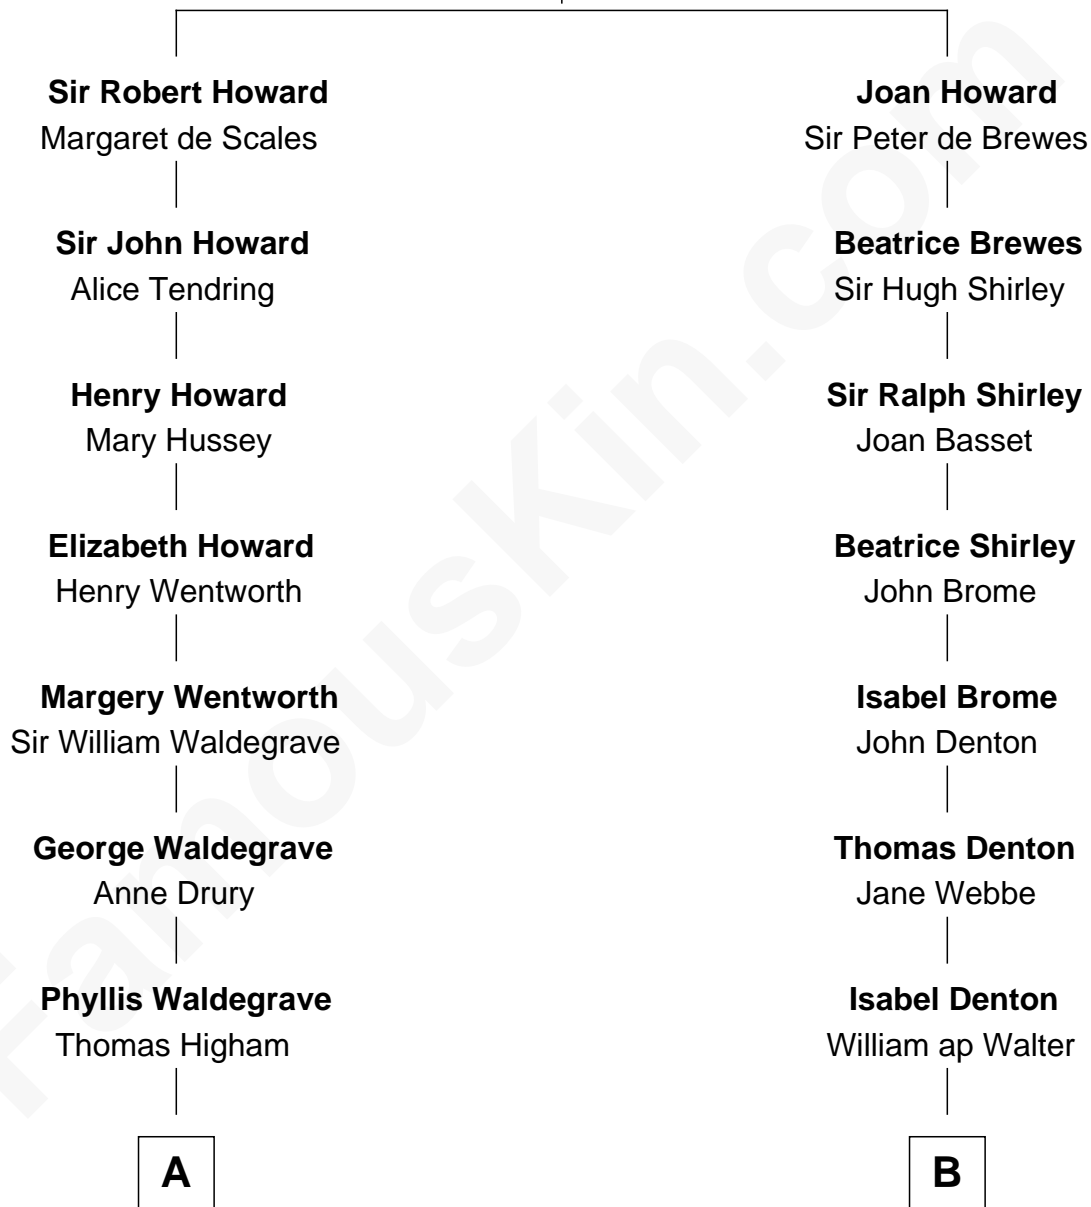

FamousKin.com

Relationship Chart of

Walt Disney

Co-Founder of The Walt Disney Company

17th cousin 1 time removed of

Rutherford B. Hayes
19th U.S. President

Sir John Howard
Alice de Bois

C

—
Flora Call

Elias Charles Disney

—
Walt Disney

Co-Founder of The Walt Disney Co.

FamousKin.com