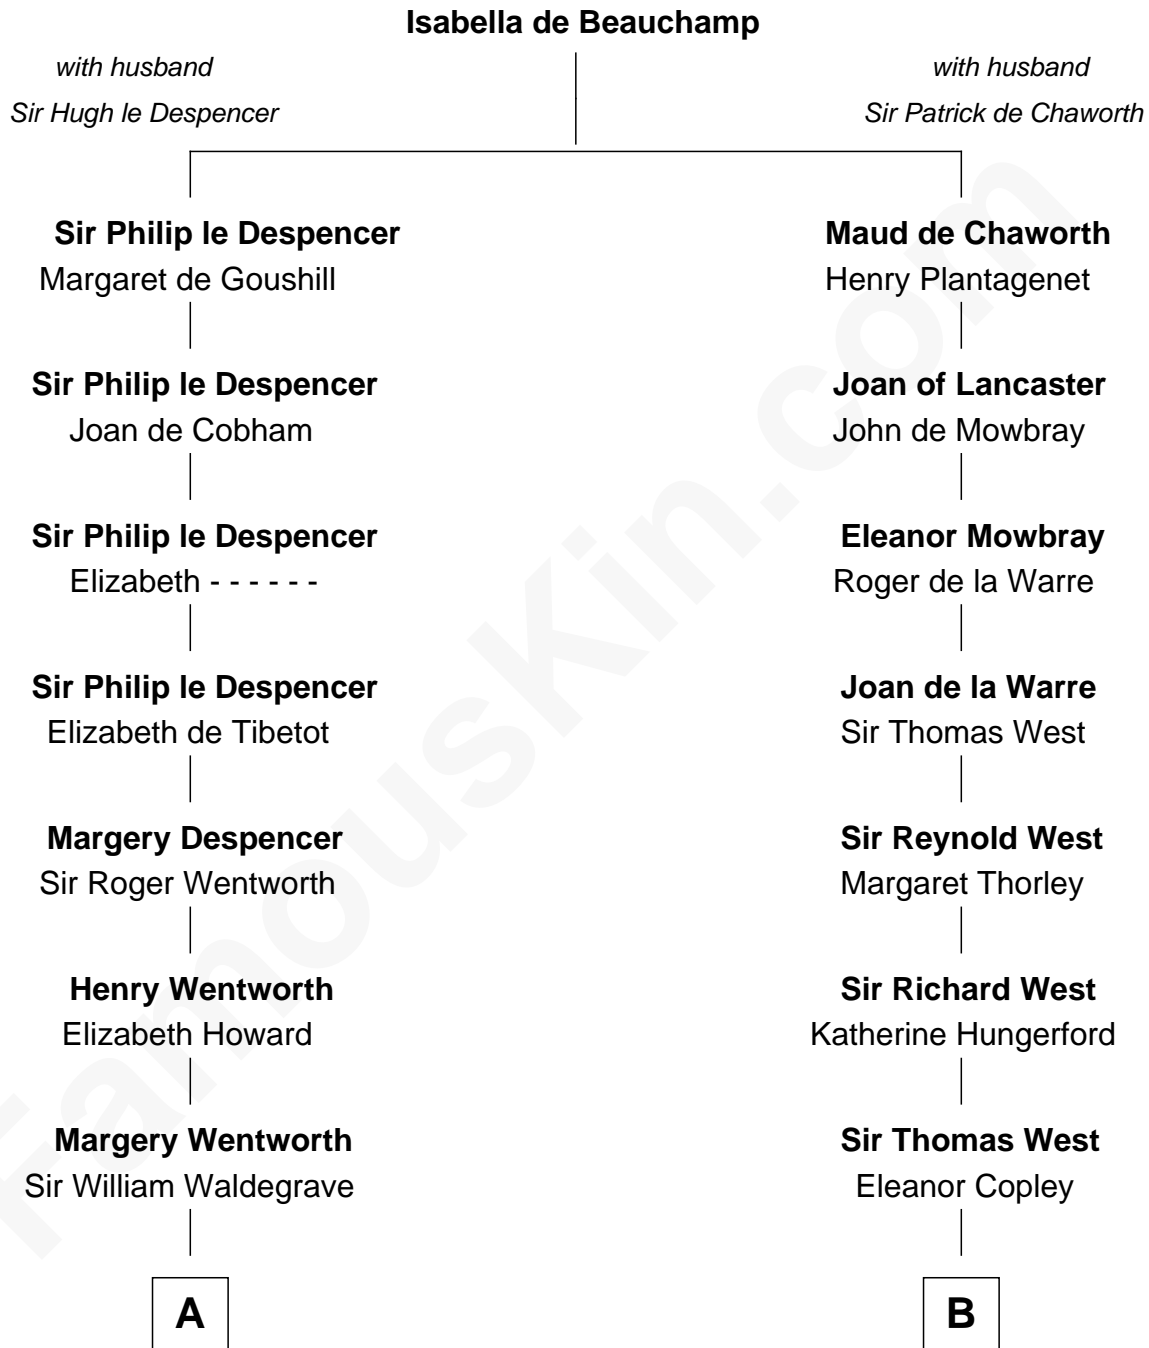

FamousKin.com

Relationship Chart of

Walt Disney

Co-Founder of The Walt Disney Company

19th cousin 1 time removed of

John D. Rockefeller

Founder of the Standard Oil Company

C

Eber Call

Violette Lawrence

Charles Call

Henrietta Gross

Flora Call

Elias Charles Disney

Walt Disney

Co-Founder of The Walt Disney Co.

D

Lucy Avery

Godfrey Lewis Rockefeller

William Avery Rockefeller

Eliza Davison

John D. Rockefeller

Founder of the Standard Oil Company

FamousKin.com