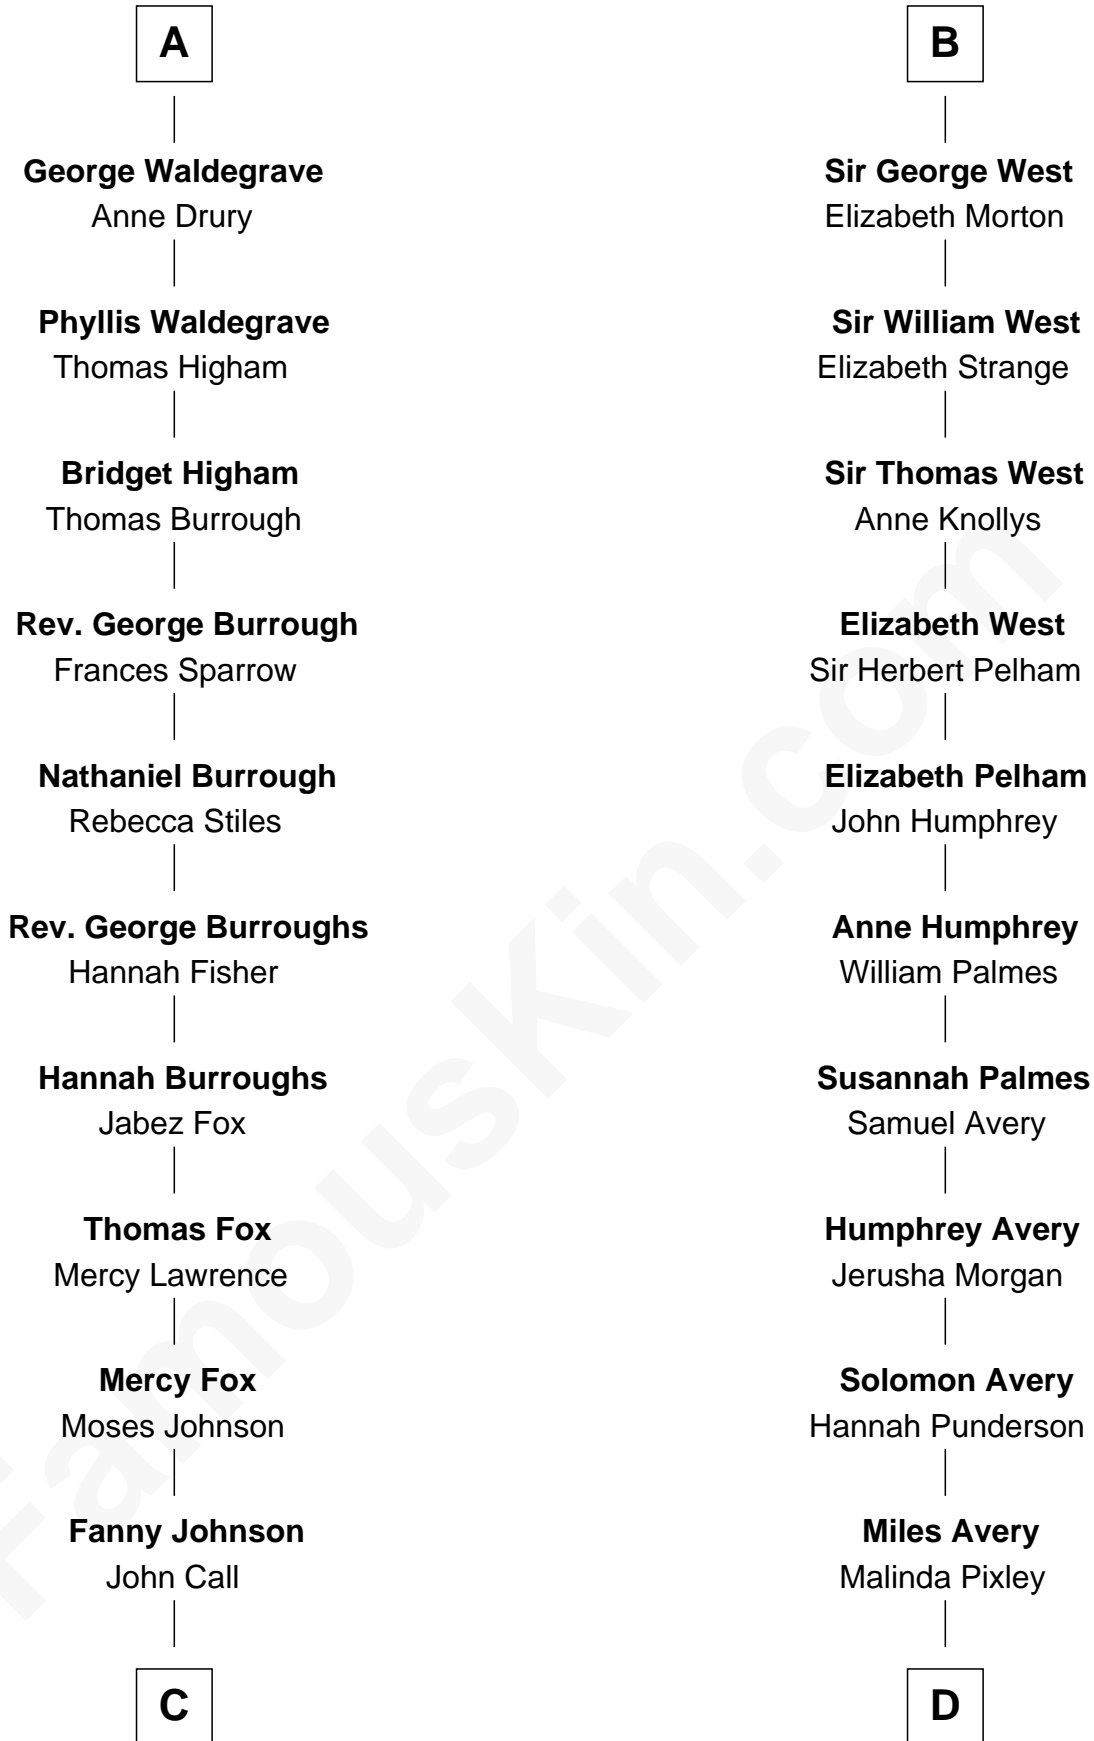

FamousKin.com

Relationship Chart of

Walt Disney

Co-Founder of The Walt Disney Company

19th cousin 1 time removed of

John D. Rockefeller

Founder of the Standard Oil Company

C

Eber Call

Violette Lawrence

Charles Call

Henrietta Gross

Flora Call

Elias Charles Disney

Walt Disney

Co-Founder of The Walt Disney Co.

D

Lucy Avery

Godfrey Lewis Rockefeller

William Avery Rockefeller

Eliza Davison

John D. Rockefeller

Founder of the Standard Oil Company

FamousKin.com