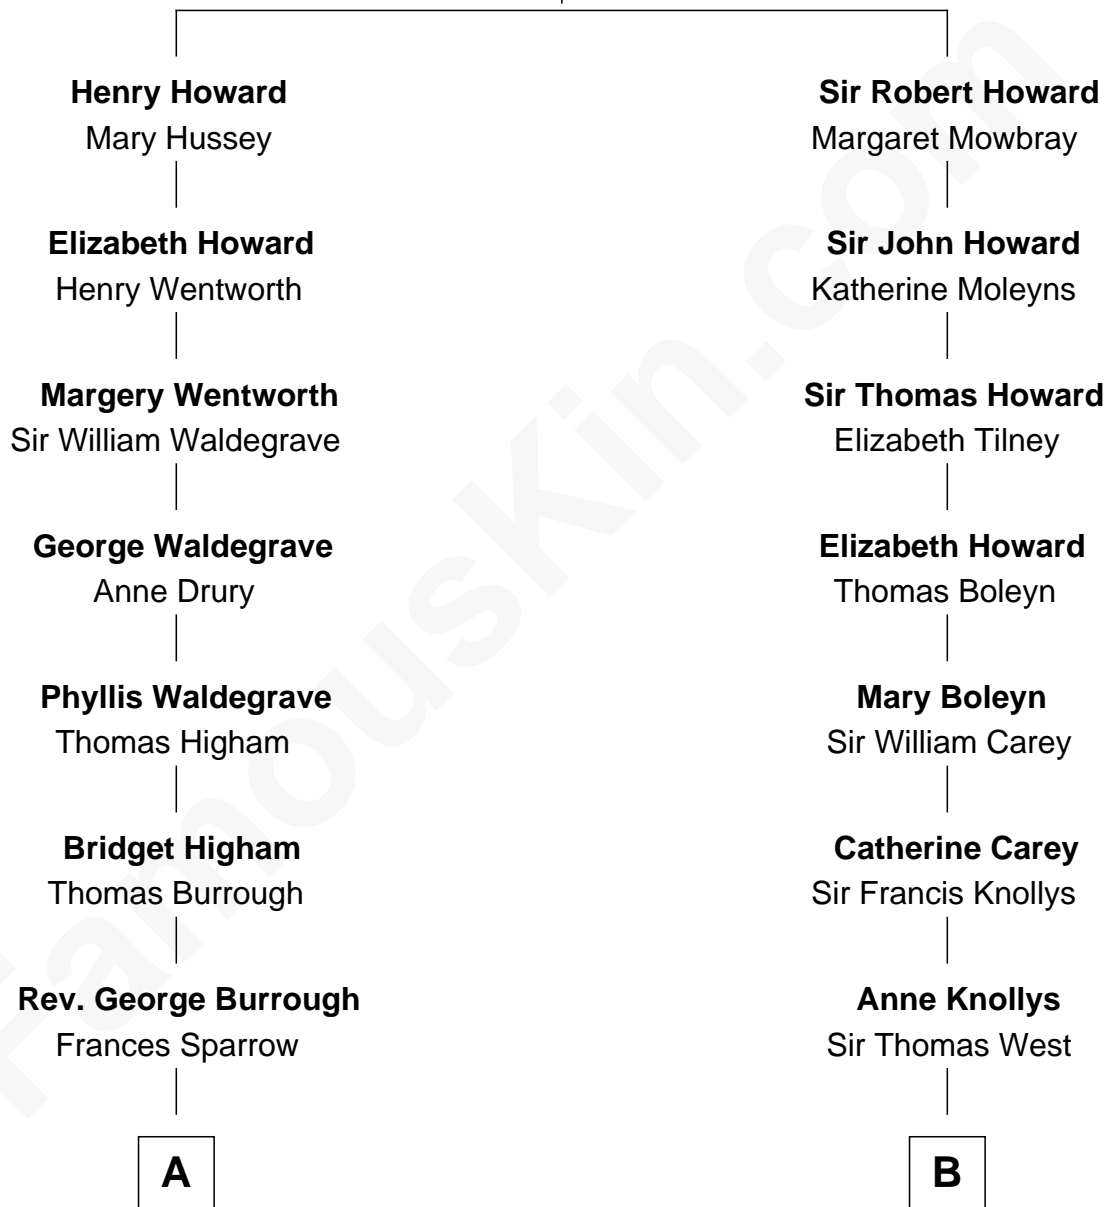

## Relationship Chart of

### Walt Disney

Co-Founder of The Walt Disney Company

16th cousin 2 times removed of

**Nelson Rockefeller**

41st U.S. Vice-President

**Sir John Howard**

Alice Tendring

C

**John Davison Rockefeller**

Abby Greene Aldrich

**Nelson Rockefeller**

*41st U.S. Vice-President*

FamousKin.com