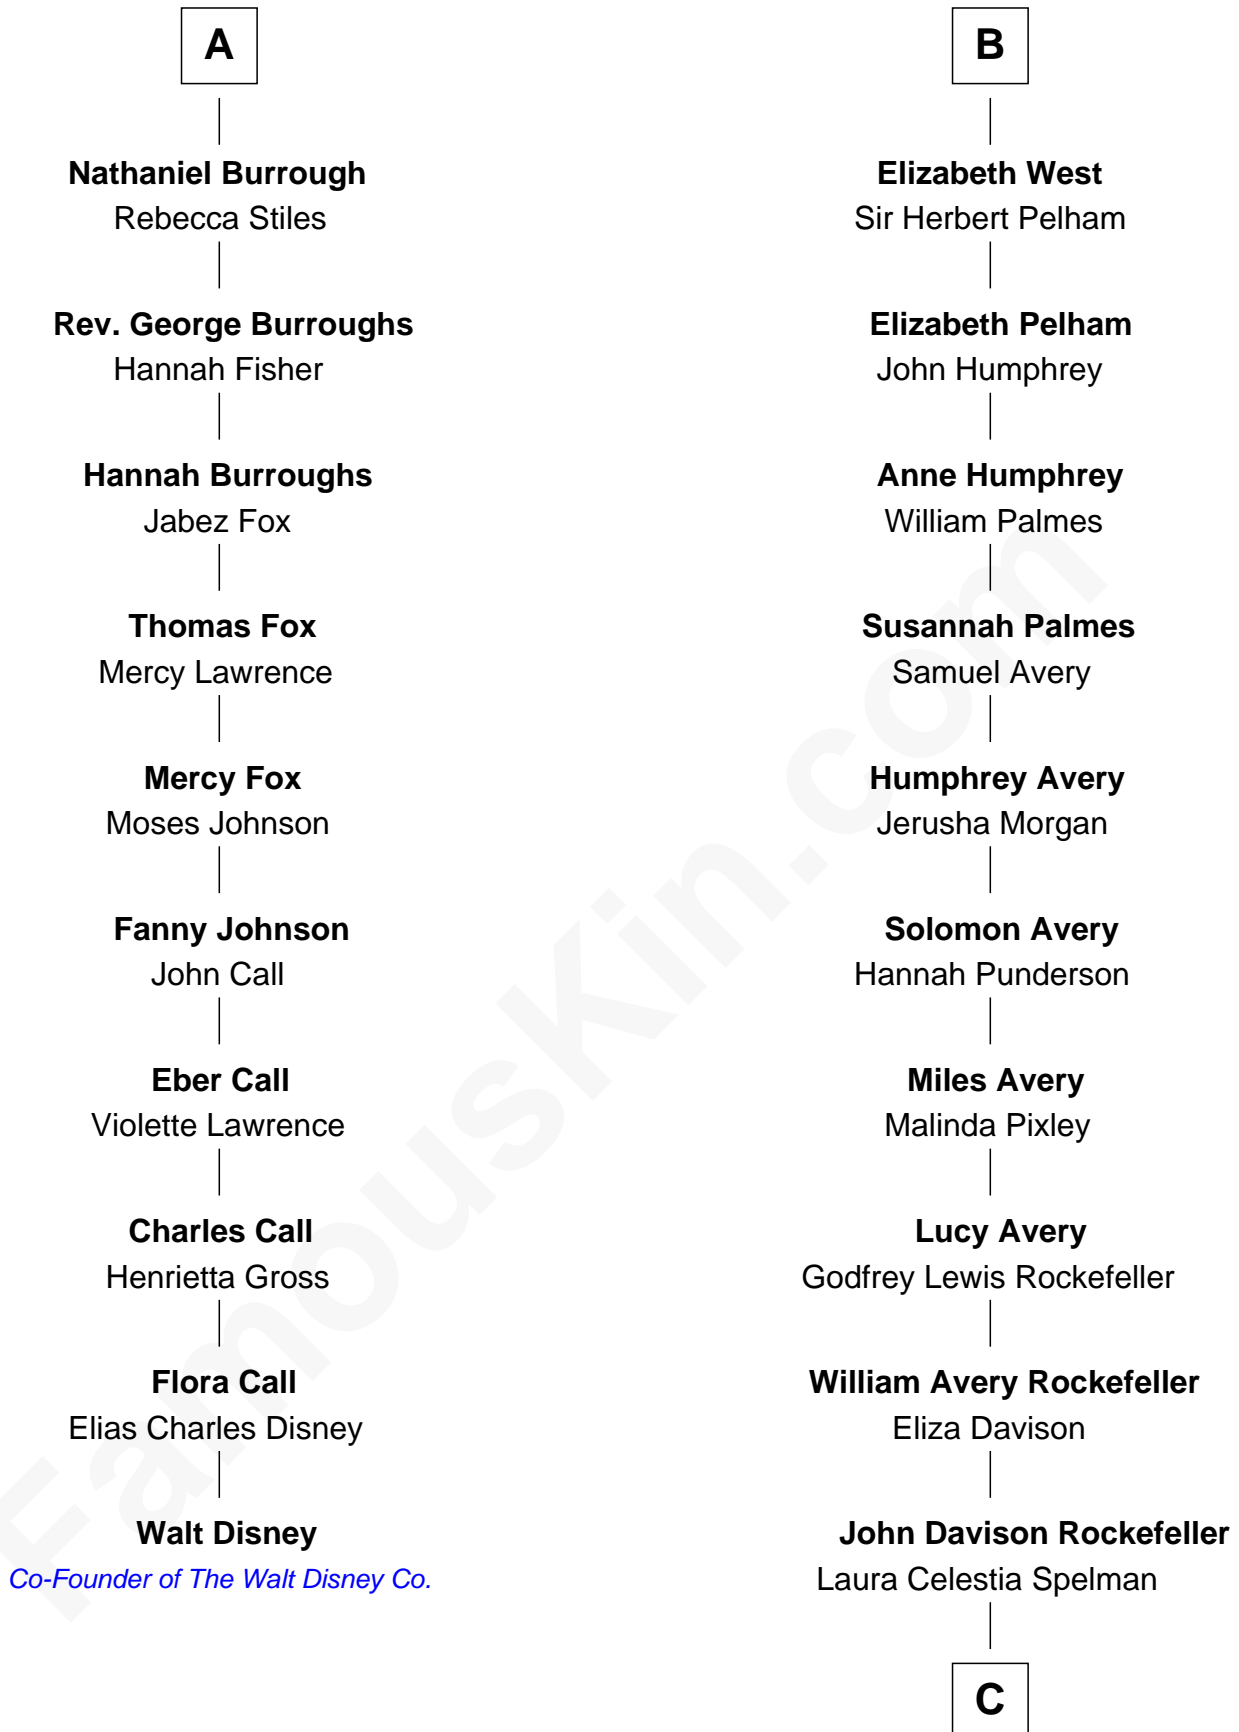

## Relationship Chart of

### Walt Disney

Co-Founder of The Walt Disney Company

16th cousin 2 times removed of

**Nelson Rockefeller**

41st U.S. Vice-President

**Sir John Howard**

Alice Tendring

C

**John Davison Rockefeller**

Abby Greene Aldrich

**Nelson Rockefeller**

*41st U.S. Vice-President*

FamousKin.com