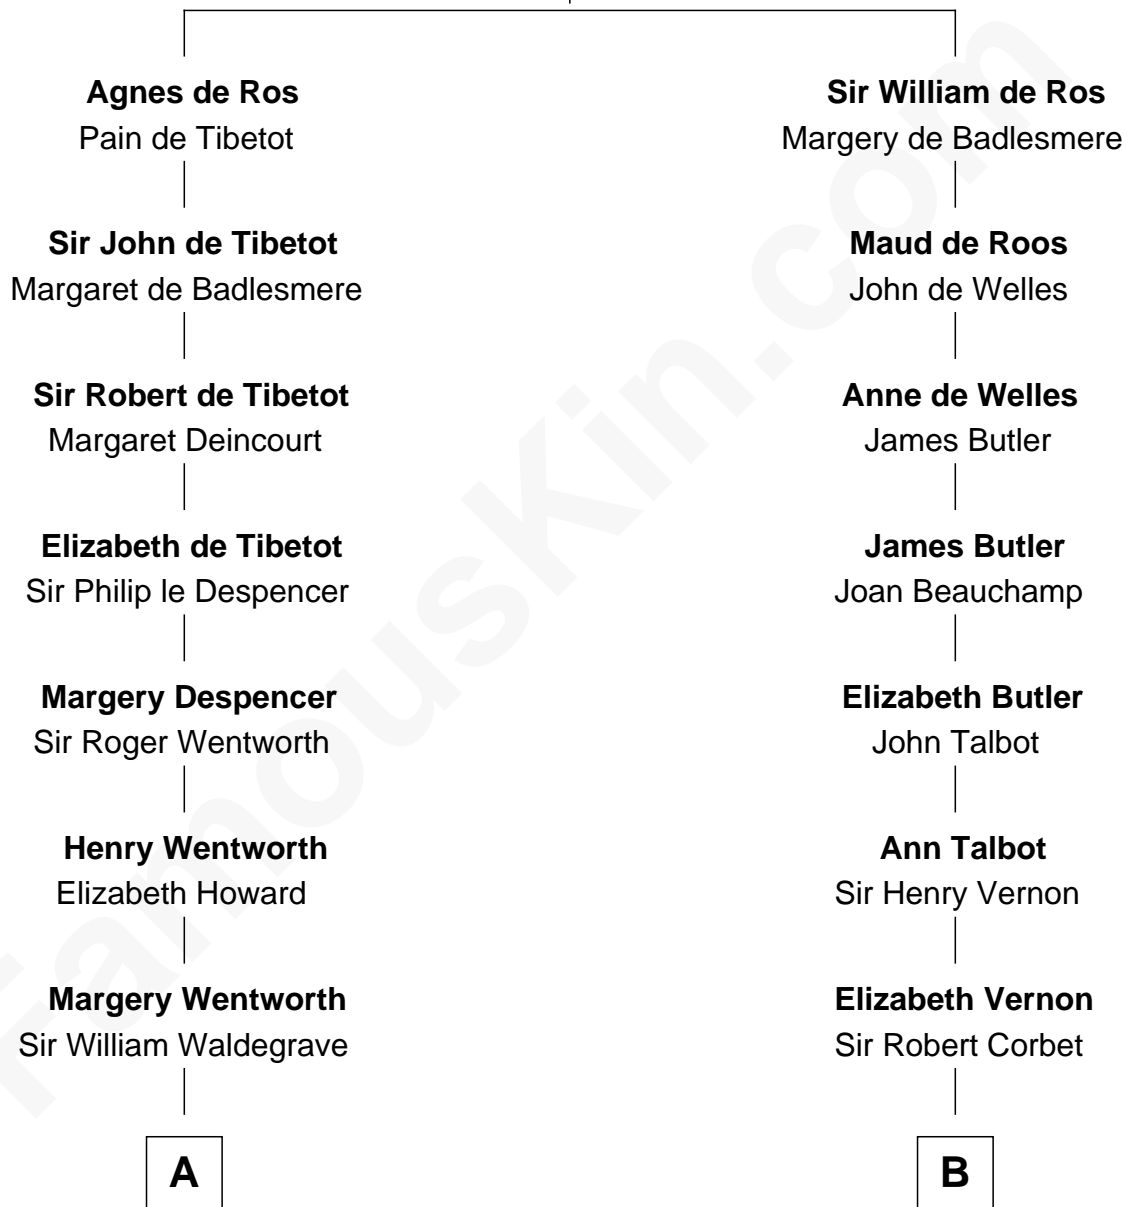

## Relationship Chart of

### Walt Disney

*Co-Founder of The Walt Disney Company*

20th cousin 1 time removed of

**Nelson Rockefeller**

*41st U.S. Vice-President*

**William de Ros**  
Maude de Vaux

**C**

**Eber Call**

Violette Lawrence

**Charles Call**

Henrietta Gross

**Flora Call**

Elias Charles Disney

**Walt Disney**

*Co-Founder of The Walt Disney Co.*

**D**

**Nelson Rockefeller**

*41st U.S. Vice-President*