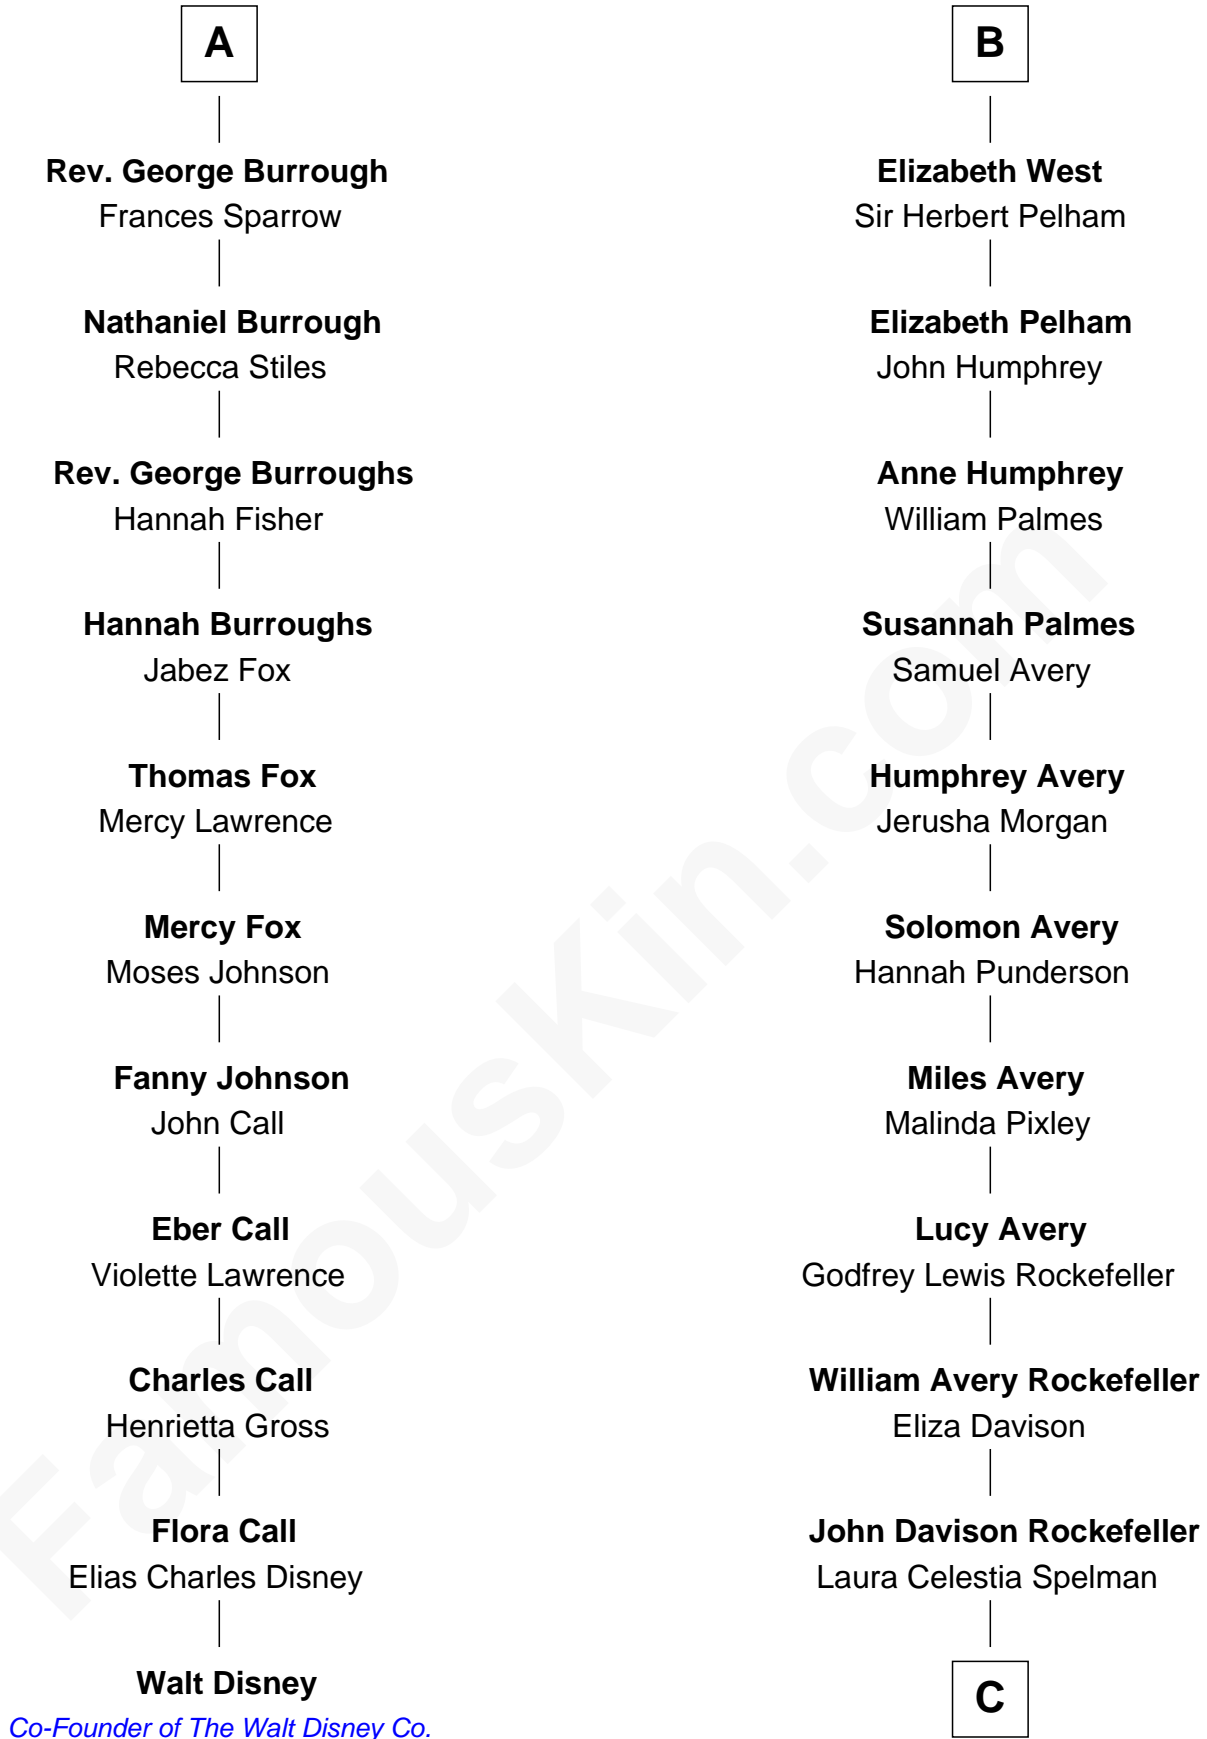

Katherine Wingfield

Sir Thomas de la Pole

Anne Cheney

Katherine de la Pole

Sir Miles Stapleton

Elizabeth Stapleton

Sir William Calthorpe

Anne Calthorpe

Anne de la Pole

Robert Thorley

Margaret Thorley

Sir Reynold West

Sir Richard West

Katherine Hungerford

Sir Thomas West

Eleanor Copley

Sir George West

Elizabeth Morton

Sir William West

Elizabeth Strange

Sir Thomas West

Anne Knollys

B

C

John Davison Rockefeller

Abby Greene Aldrich

Nelson Rockefeller

41st U.S. Vice-President

FamousKin.com