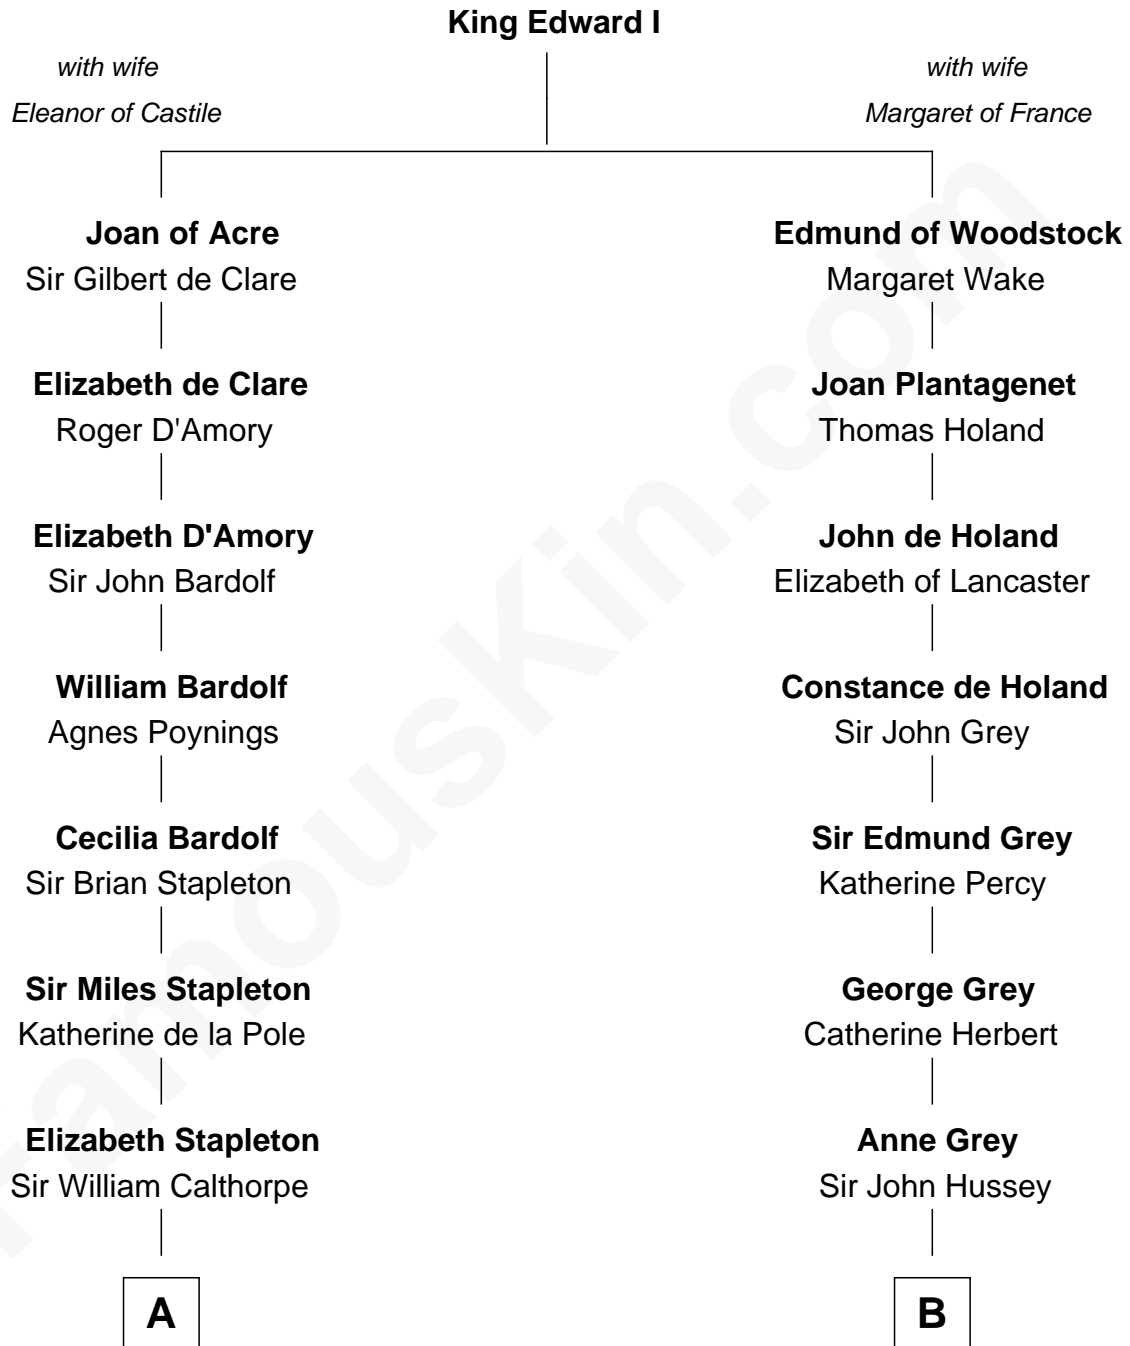

FamousKin.com

Relationship Chart of

Walt Disney

Co-Founder of The Walt Disney Company

20th cousin 1 time removed of

Camilla Parker Bowles

Queen Consort of the United Kingdom

C

Fanny Johnson

John Call

Eber Call

Violette Lawrence

Charles Call

Henrietta Gross

Flora Call

Elias Charles Disney