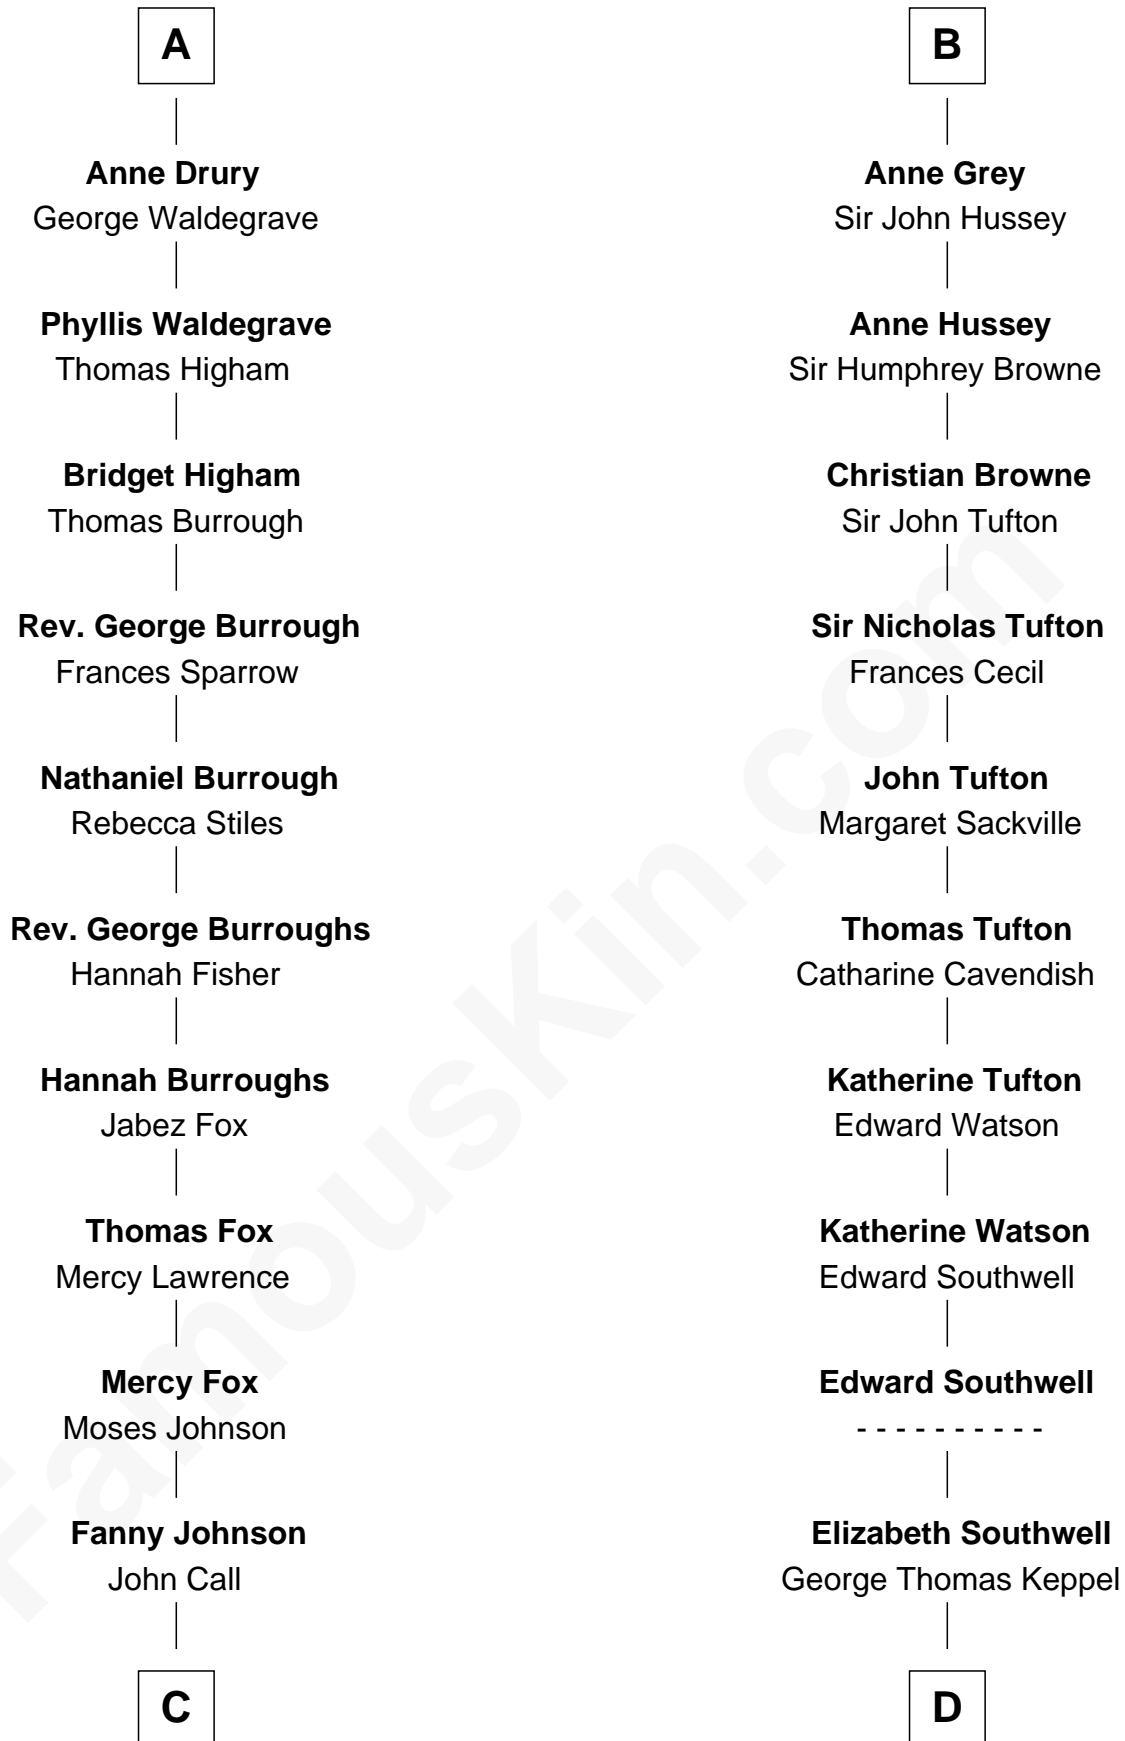

FamousKin.com

Relationship Chart of

Walt Disney

Co-Founder of The Walt Disney Company

20th cousin 1 time removed of

Camilla Parker Bowles

Queen Consort of the United Kingdom

Sir Gilbert de Clare

Sir John Grey

Constance de Holand

Sir Edmund Grey

Katherine Percy

George Grey

Catherine Herbert

B

C

Eber Call
Violette Lawrence

Charles Call
Henrietta Gross

Flora Call
Elias Charles Disney

Walt Disney
Co-Founder of The Walt Disney Co.

D

William Coutts Keppel
Sophia Mary McNab

George Keppel
Alice Frederica Edmonstone