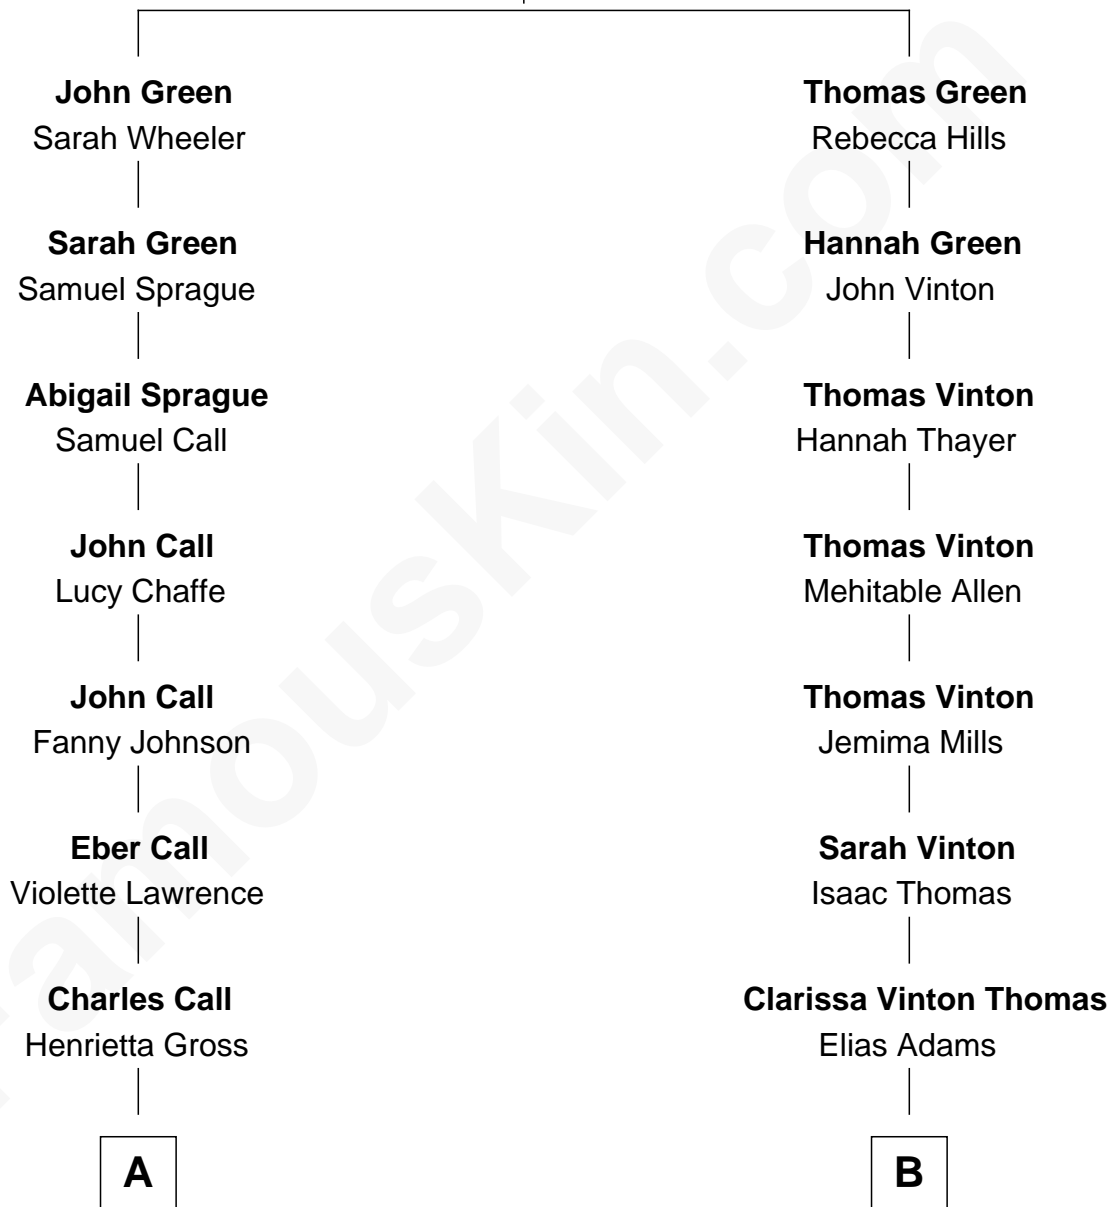

FamousKin.com Relationship Chart of

Walt Disney

Co-Founder of The Walt Disney Company

8th cousin 2 times removed of

Raquel Welch

Movie Actress

Thomas Green
Elizabeth - - - - -

A

Flora Call

Elias Charles Disney

Walt Disney

Co-Founder of The Walt Disney Co.

B

Joseph Warren Adams

Josephine H. Merrill

Clara Louise Adams

Emery Stanford Hall

Josephine Sarah Hall

Armando Carlos Tejada

Raquel Welch

aka Raquel Welch

FamousKin.com