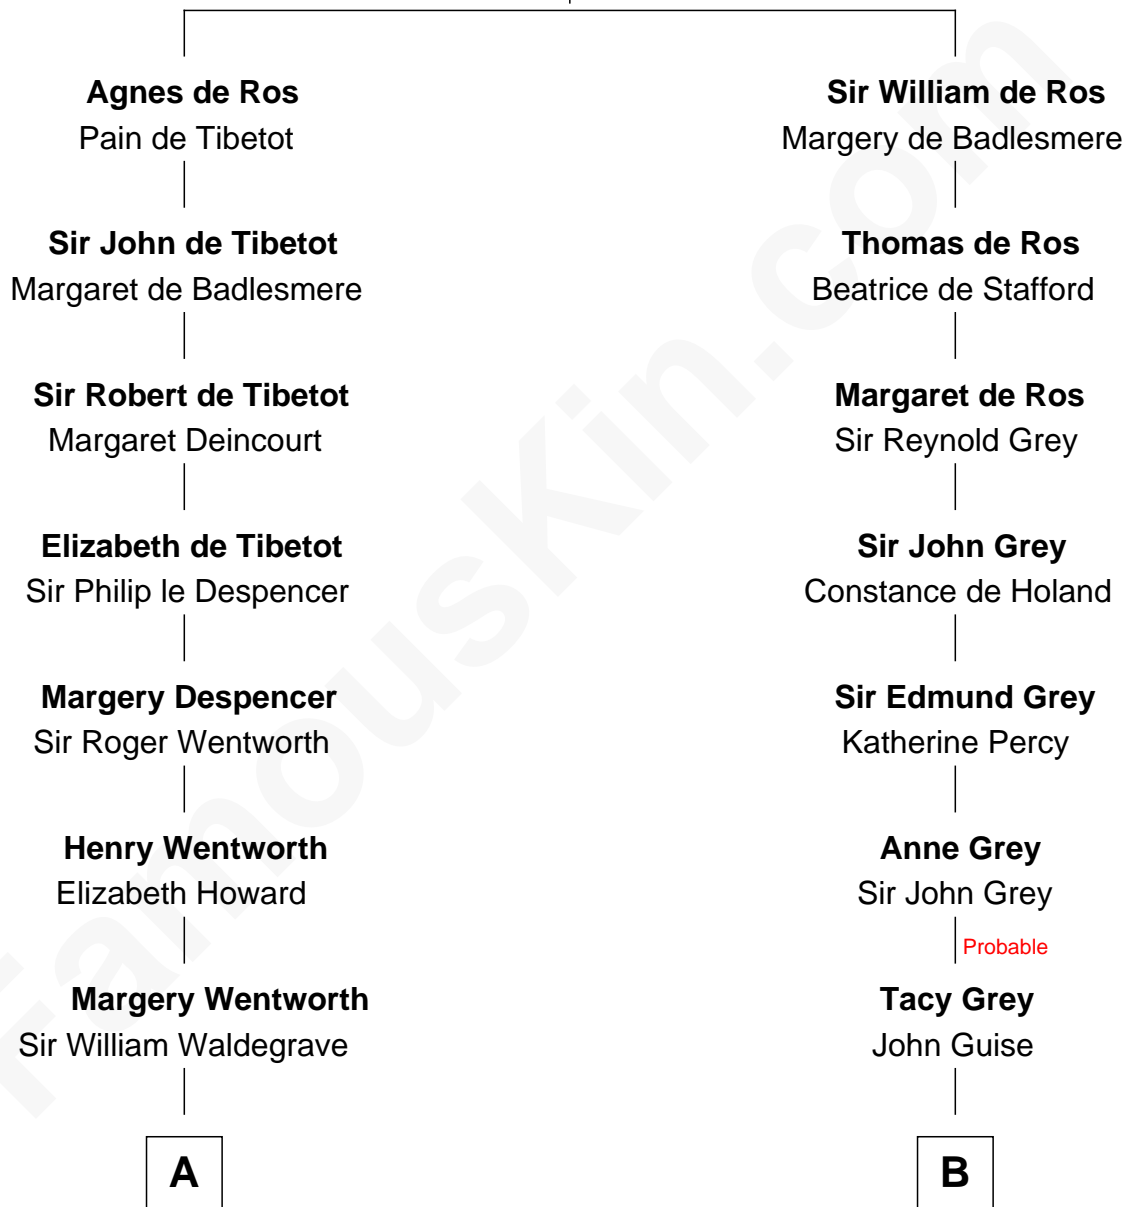

# FamousKin.com Relationship Chart of

**Walt Disney**

*Co-Founder of The Walt Disney Company*

20th cousin of

**Raquel Welch**

*Movie Actress*

**William de Ros**  
Maude de Vaux

**C**

**Eber Call**

Violette Lawrence

**Charles Call**

Henrietta Gross

**Flora Call**

Elias Charles Disney

**Walt Disney**

*Co-Founder of The Walt Disney Co.*

*aka Raquel Welch*