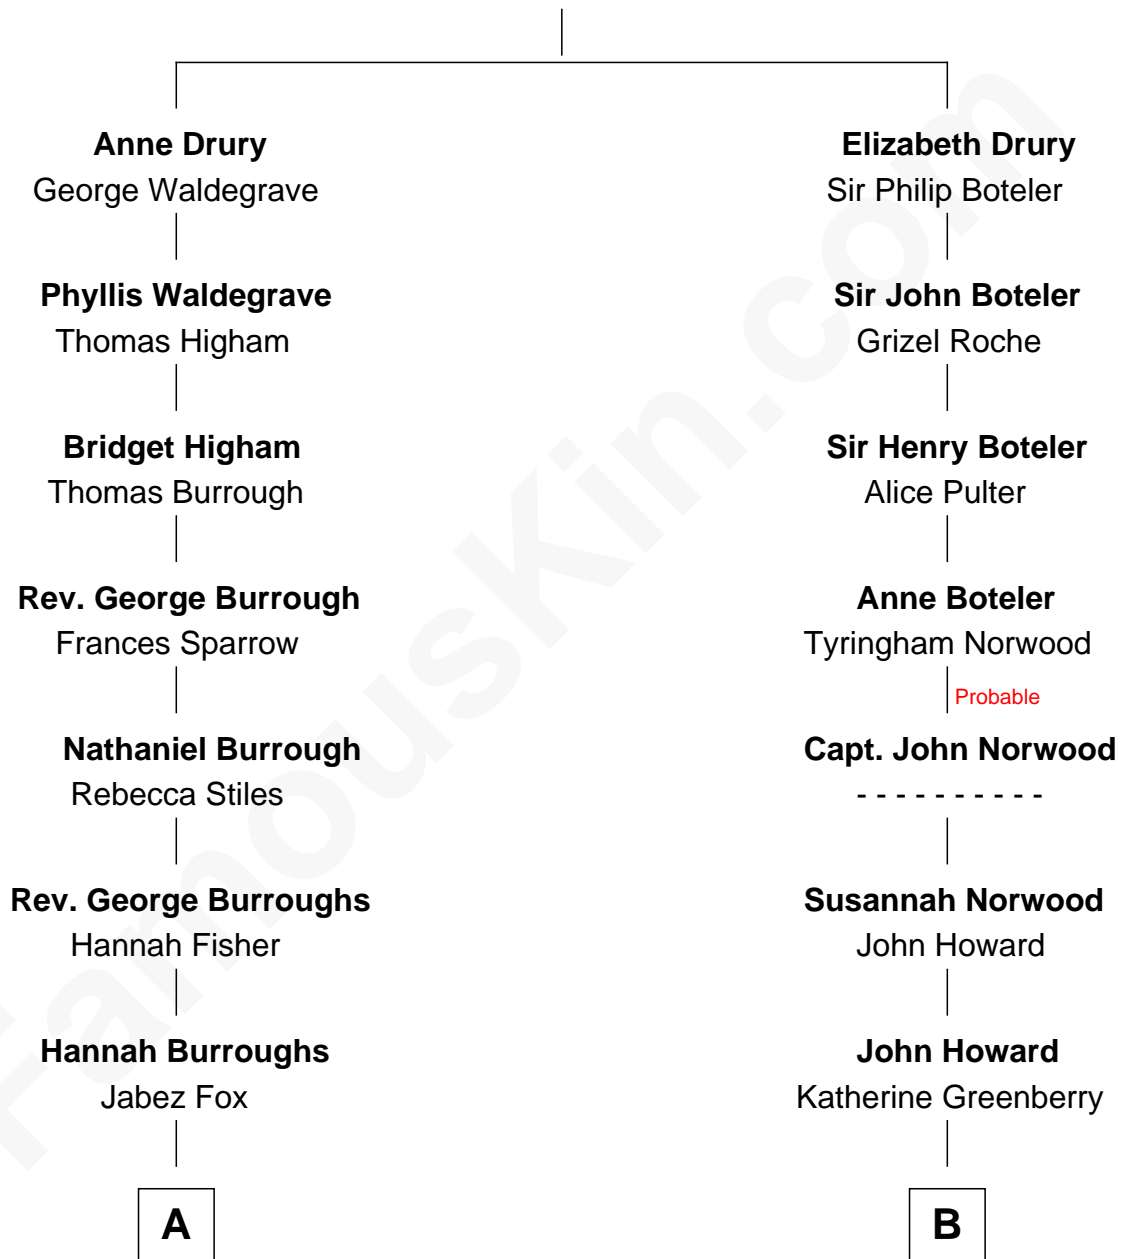

# FamousKin.com Relationship Chart of

**Walt Disney**

*Co-Founder of The Walt Disney Company*

13th cousin of

**Vachel Lindsay**

*American Poet*

**Sir Robert Drury**

Anne Calthorpe

**A**

**Thomas Fox**  
Mercy Lawrence

**Mercy Fox**  
Moses Johnson

**Fanny Johnson**  
John Call

**Eber Call**  
Violette Lawrence

**Charles Call**  
Henrietta Gross

**Flora Call**  
Elias Charles Disney

**Walt Disney**  
*Co-Founder of The Walt Disney Co.*