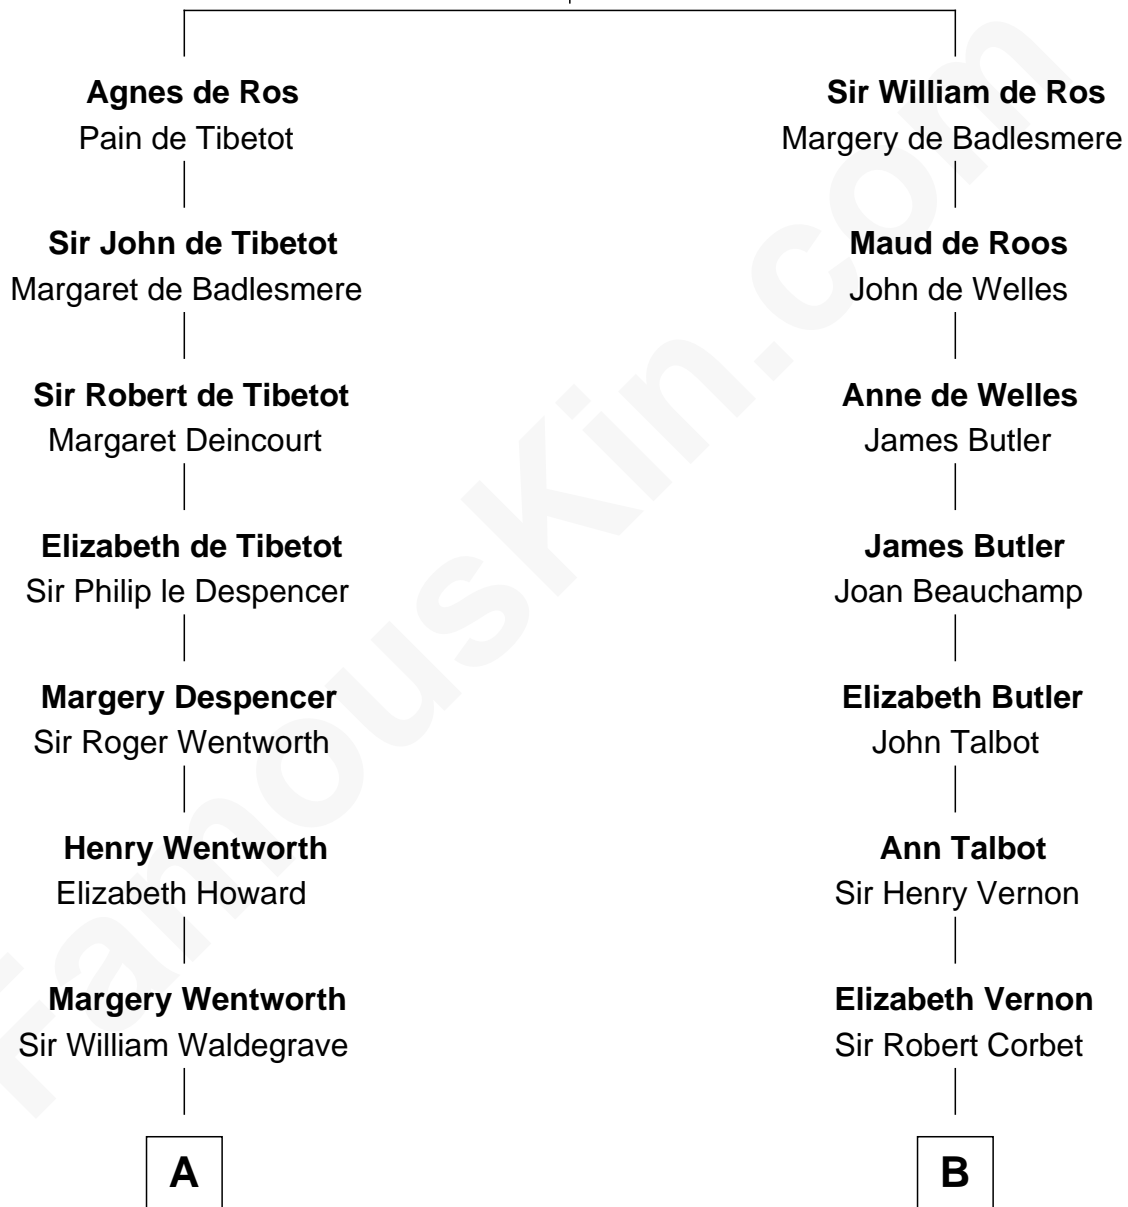

FamousKin.com

Relationship Chart of

Walt Disney

Co-Founder of The Walt Disney Company

18th cousin 2 times removed of

Grover Cleveland

22nd and 24th U.S. President

William de Ros
Maude de Vaux

C

Eber Call

Violette Lawrence

Charles Call

Henrietta Gross

Flora Call

Elias Charles Disney

Walt Disney