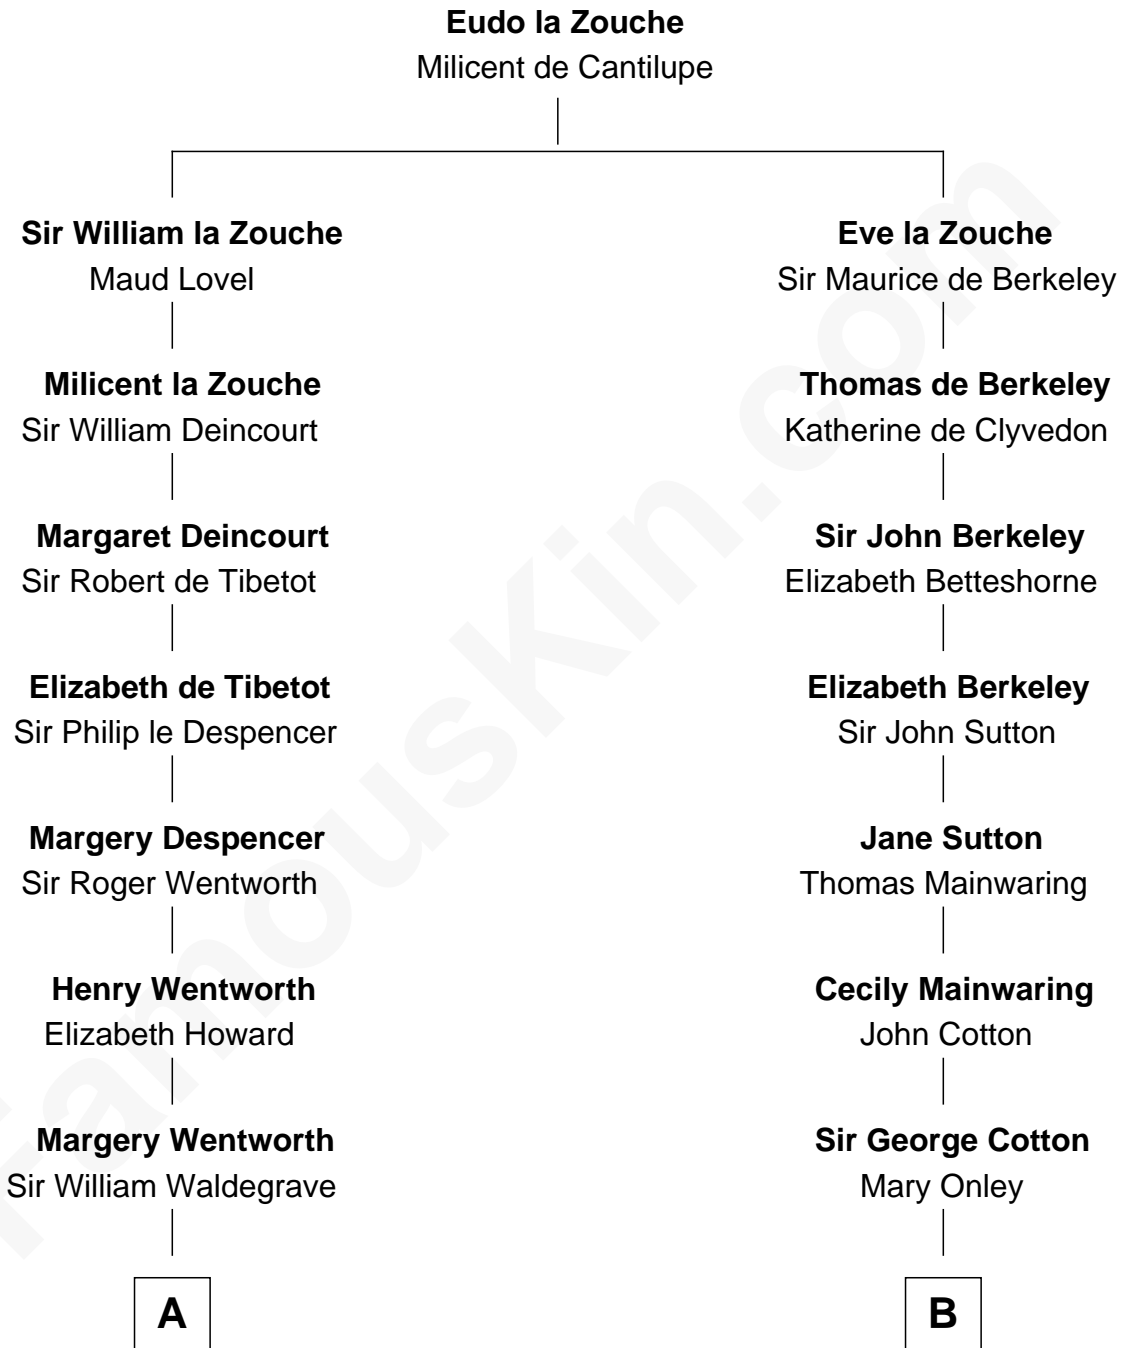

## Relationship Chart of

### Walt Disney

*Co-Founder of The Walt Disney Company*

16th cousin 4 times removed of

### Grover Cleveland

*22nd and 24th U.S. President*

**C**

—  
**Eber Call**

Violette Lawrence

—  
**Charles Call**

Henrietta Gross

—  
**Flora Call**