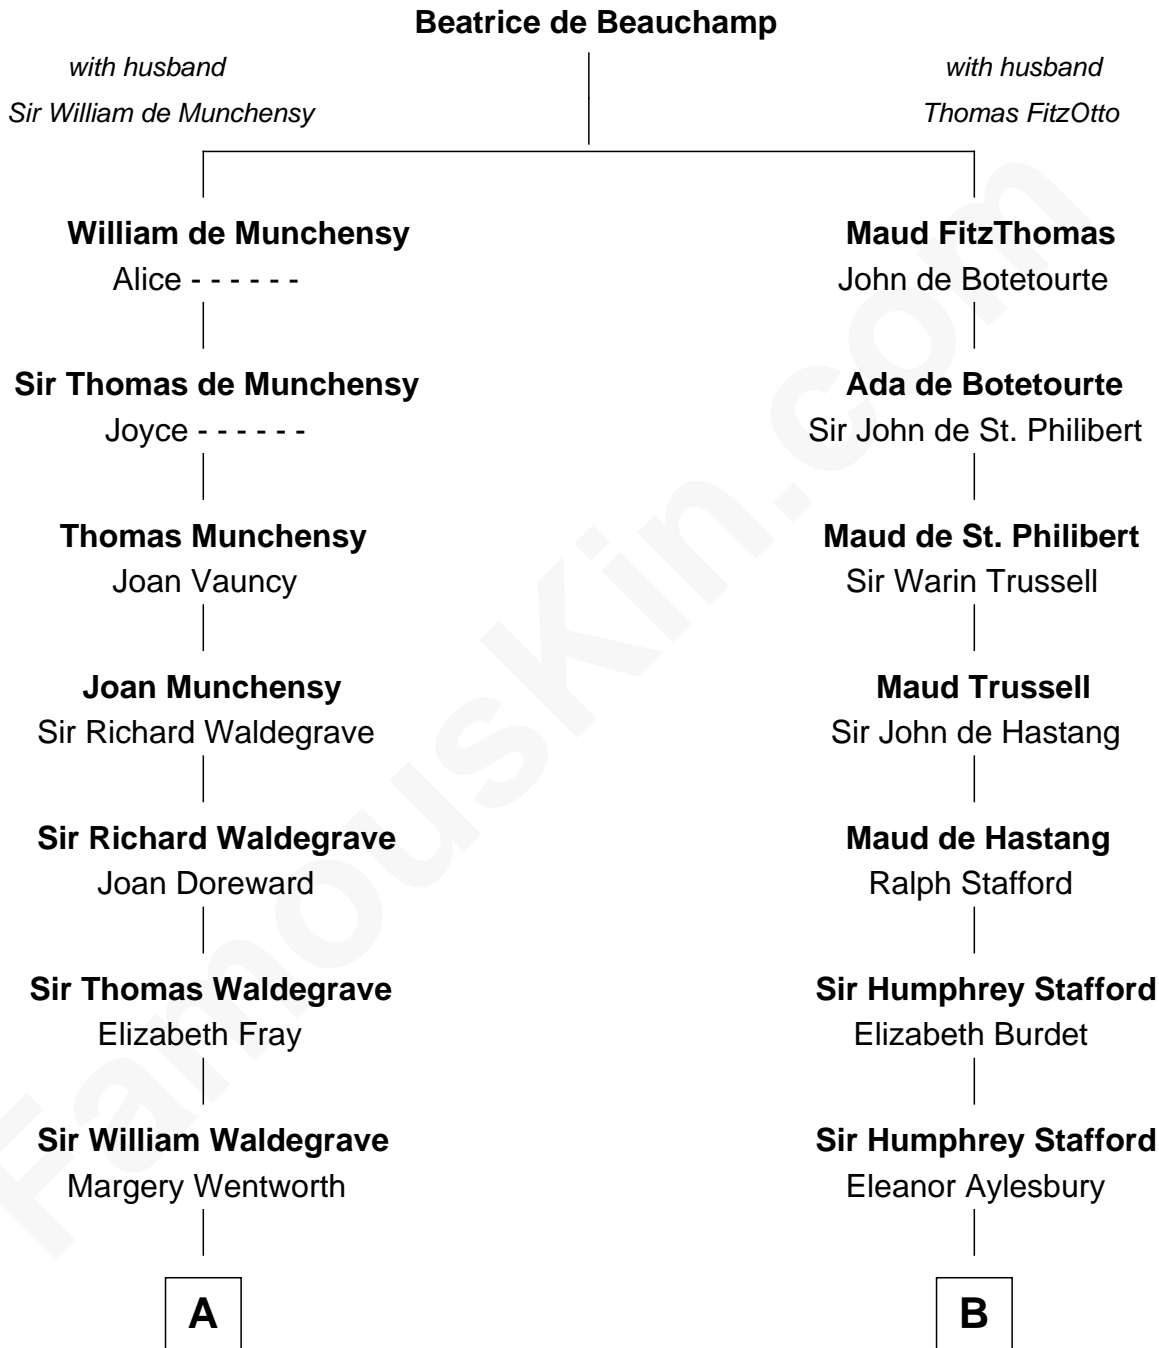

FamousKin.com

Relationship Chart of

Walt Disney

Co-Founder of The Walt Disney Company

18th cousin 2 times removed of

Samuel Prescott

Completed Paul Revere's Midnight Ride

C

Eber Call
Violette Lawrence

Charles Call
Henrietta Gross

Flora Call
Elias Charles Disney

Walt Disney
Co-Founder of The Walt Disney Co.

D

Dr. Abel Prescott
Abigail Brigham

Samuel Prescott
Completed Paul Revere's Ride