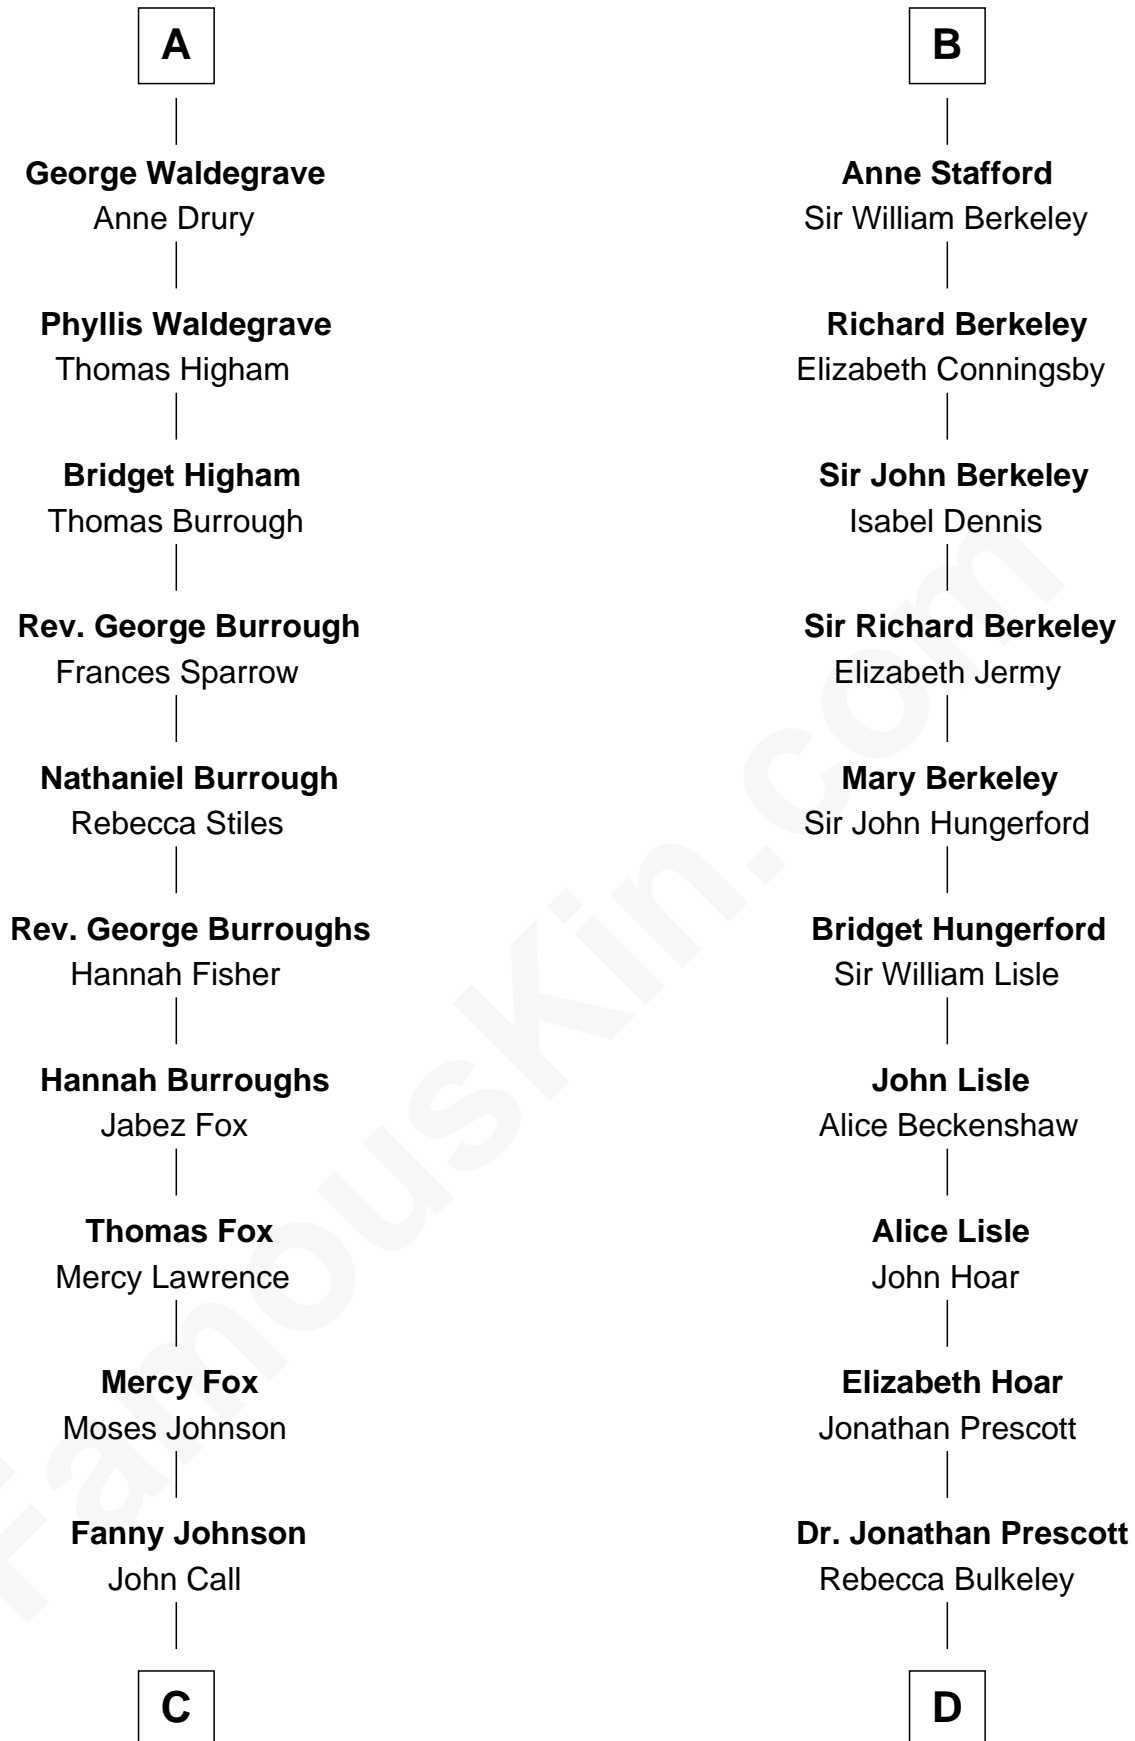

FamousKin.com

Relationship Chart of

Walt Disney

Co-Founder of The Walt Disney Company

18th cousin 2 times removed of

Samuel Prescott

Completed Paul Revere's Midnight Ride

C

Eber Call
Violette Lawrence

Charles Call
Henrietta Gross

Flora Call
Elias Charles Disney

Walt Disney
Co-Founder of The Walt Disney Co.

D

Dr. Abel Prescott
Abigail Brigham

Samuel Prescott
Completed Paul Revere's Ride