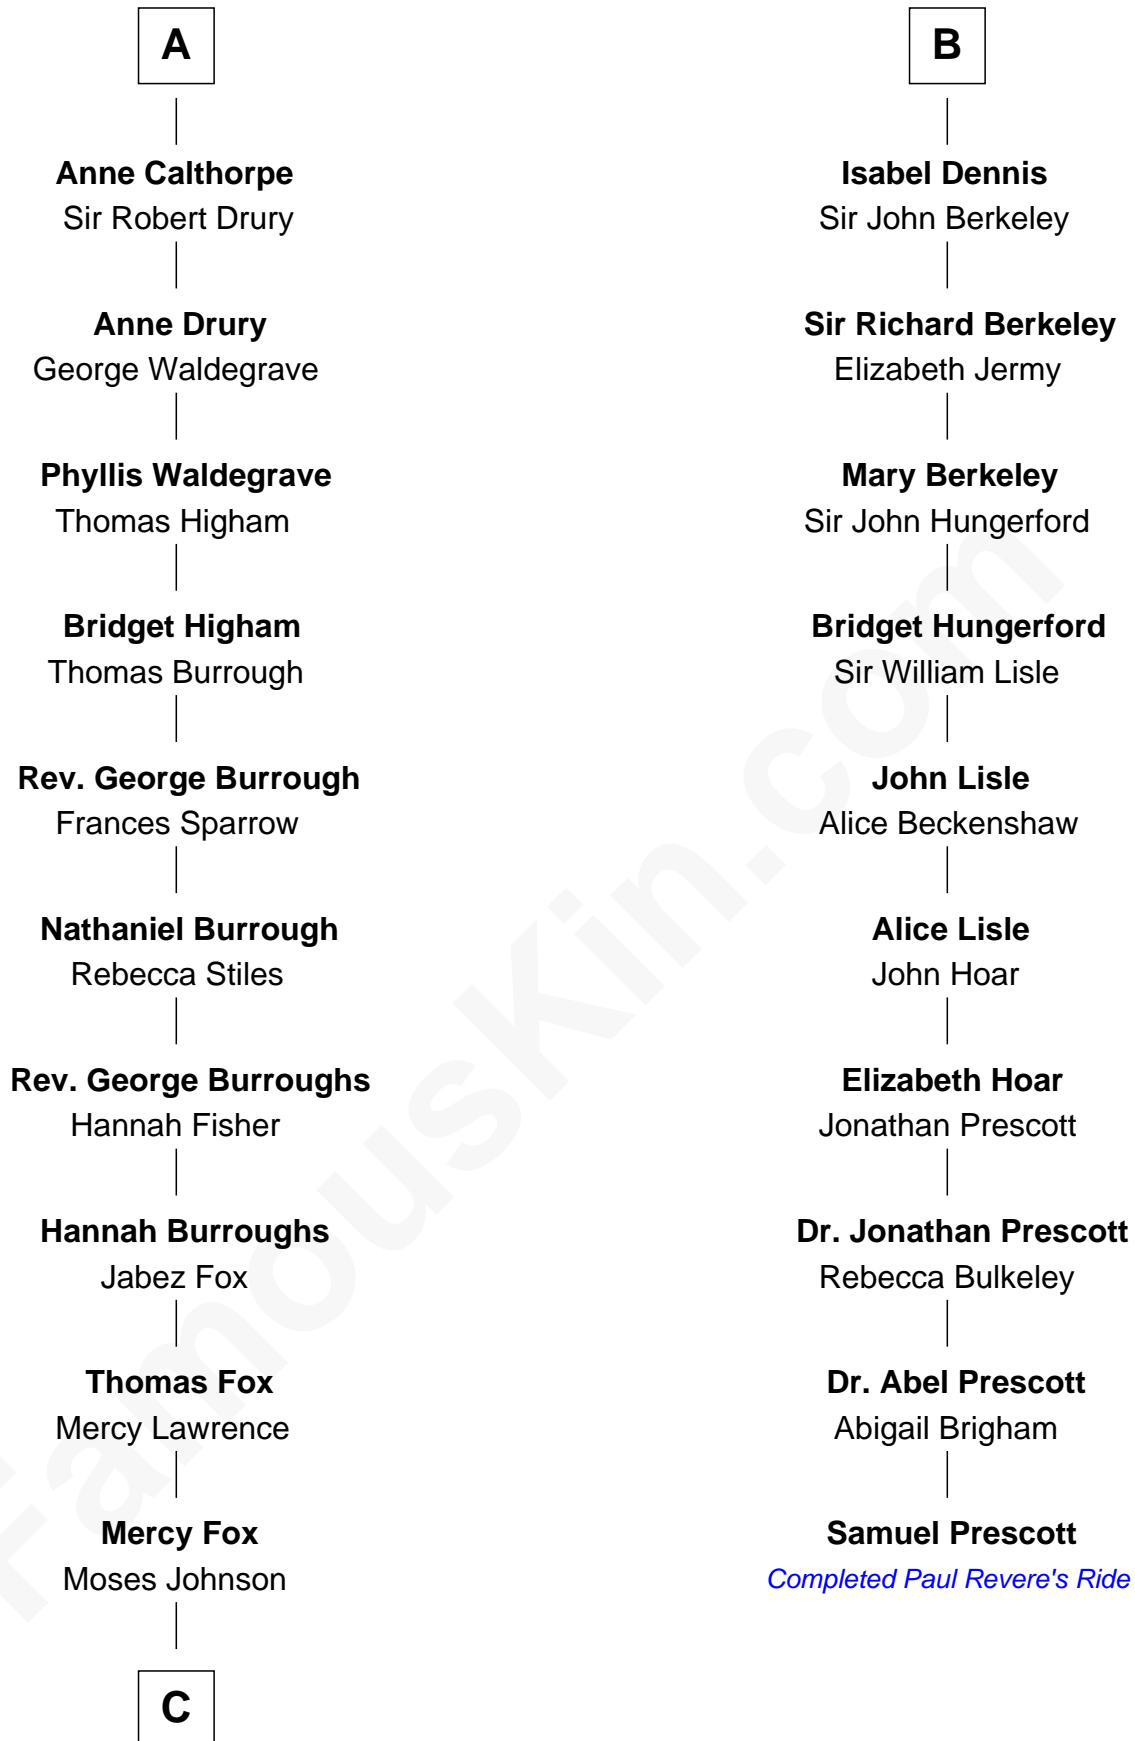

FamousKin.com

Relationship Chart of

Walt Disney

Co-Founder of The Walt Disney Company

16th cousin 5 times removed of

Samuel Prescott

Completed Paul Revere's Midnight Ride

C

—
Fanny Johnson

John Call

—
Eber Call

Violette Lawrence

—
Charles Call

Henrietta Gross

—
Flora Call

Elias Charles Disney