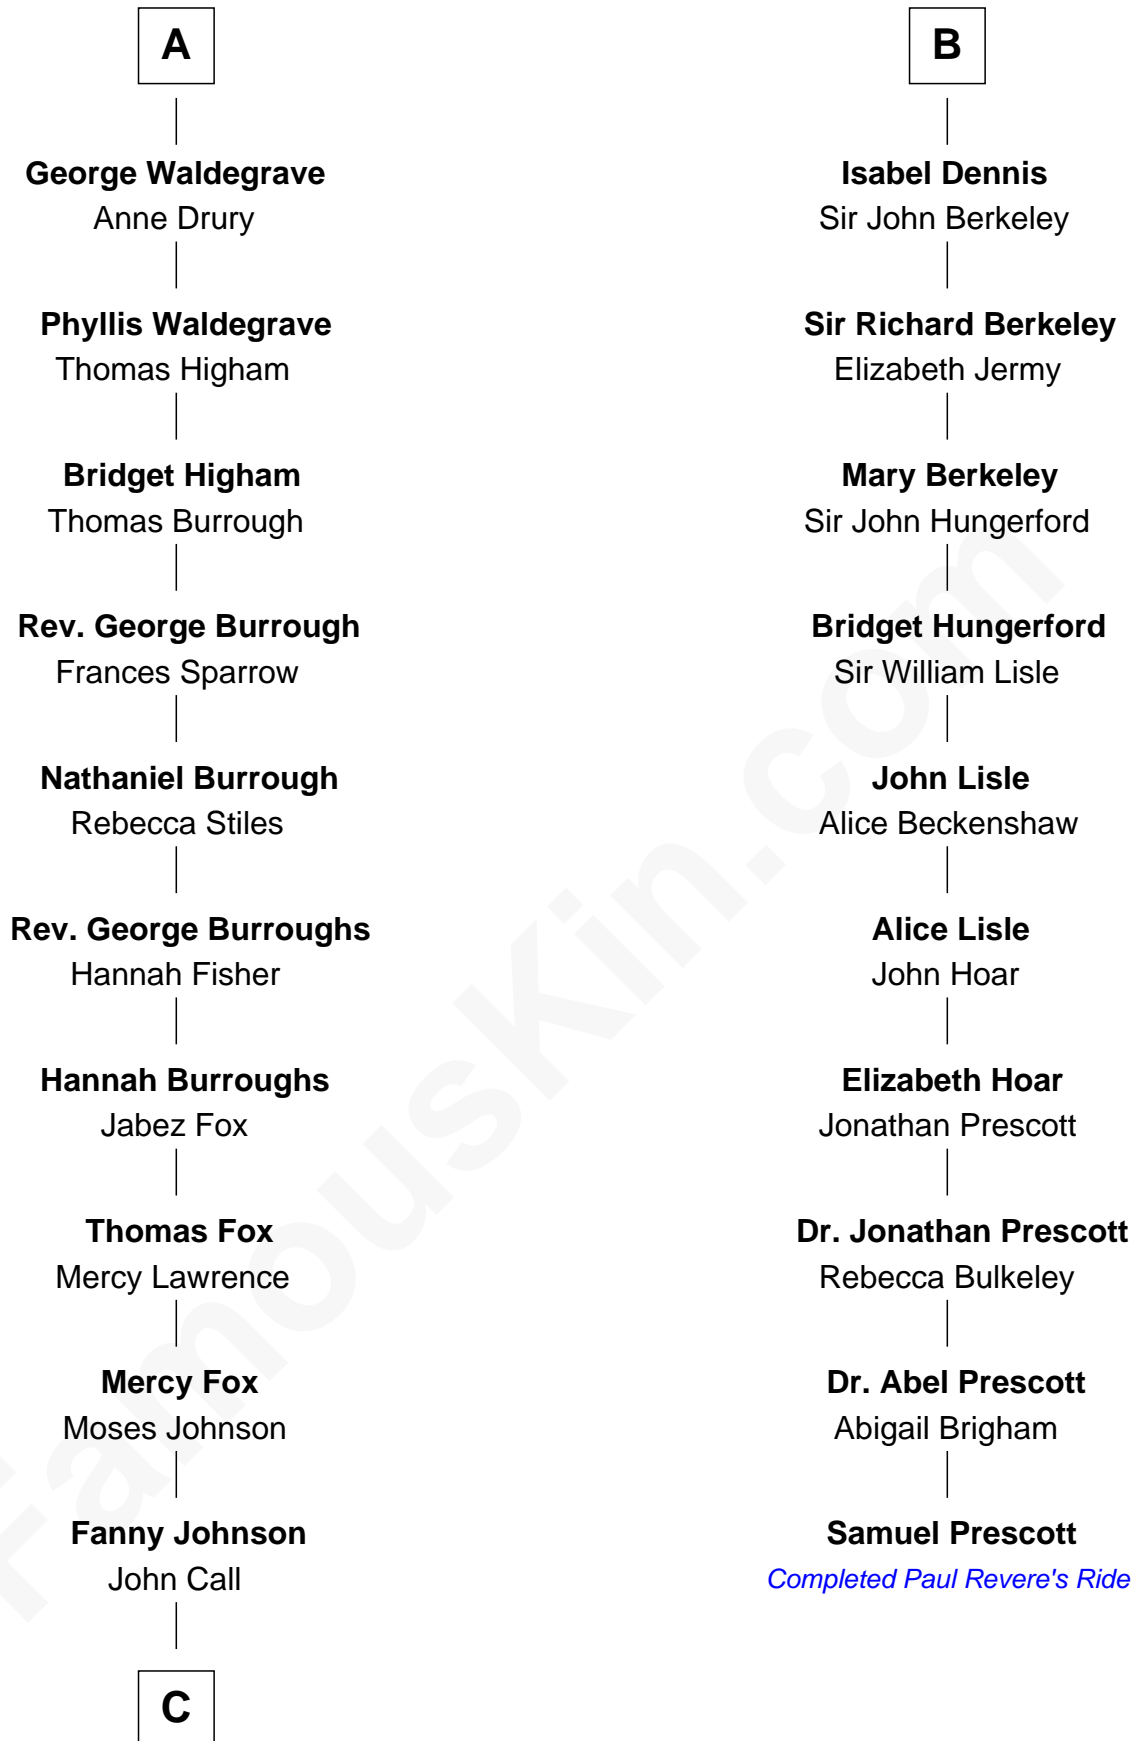

## Relationship Chart of

### Walt Disney

Co-Founder of The Walt Disney Company

16th cousin 4 times removed of

### Samuel Prescott

Completed Paul Revere's Midnight Ride

**C**

—  
**Eber Call**

Violette Lawrence

—  
**Charles Call**

Henrietta Gross

—  
**Flora Call**