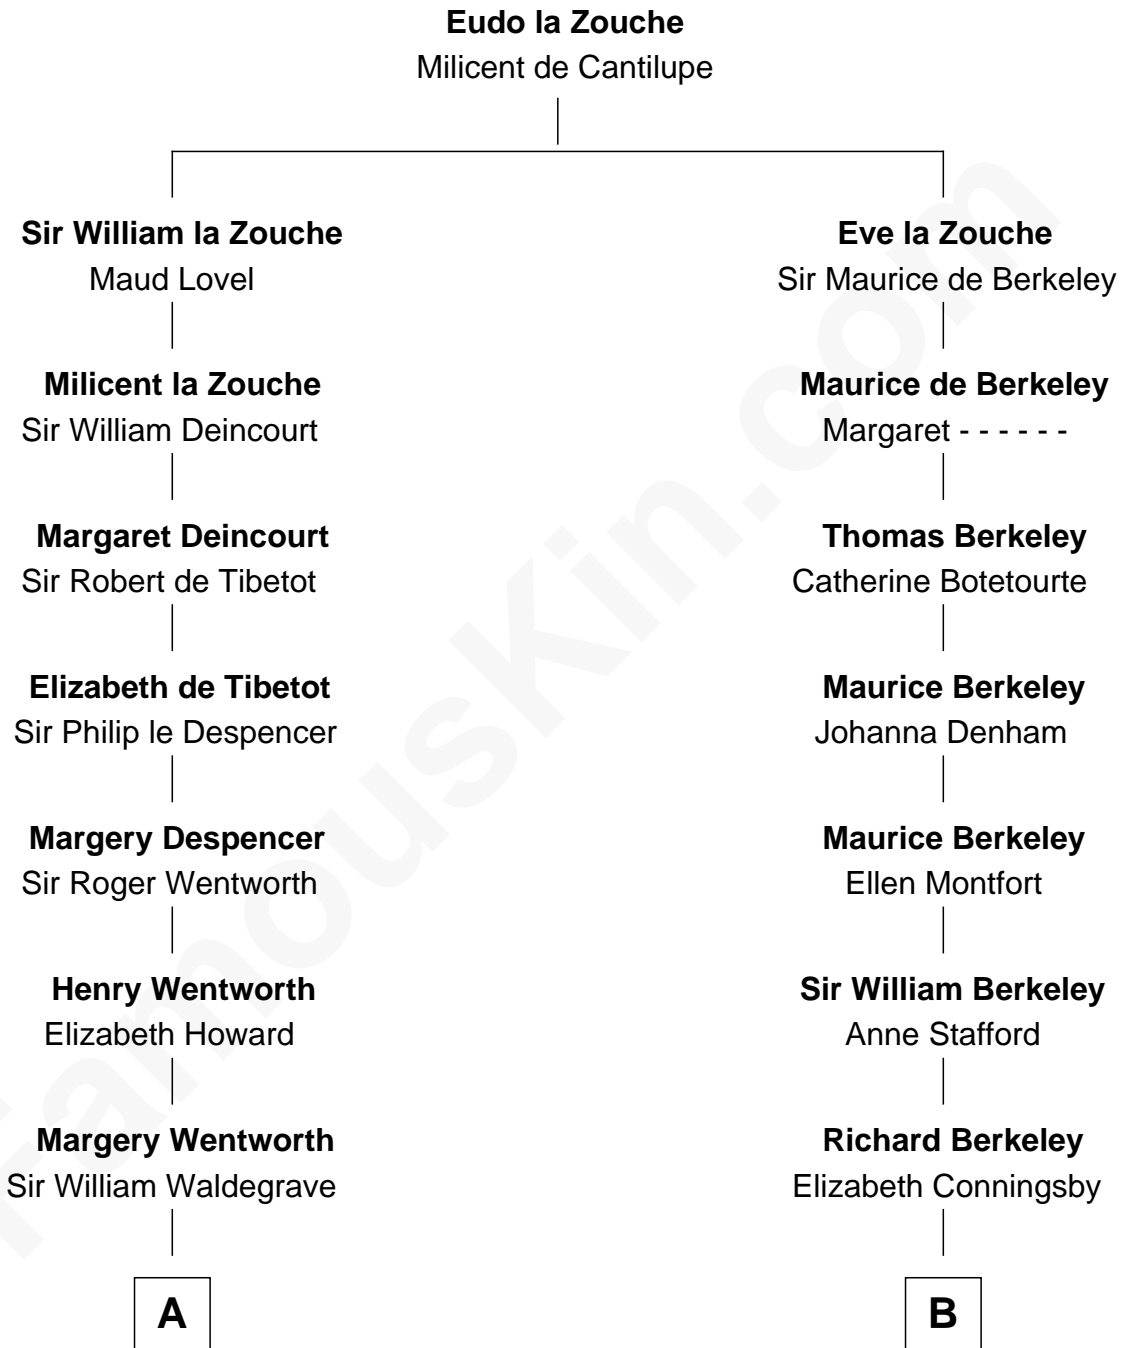

FamousKin.com

Relationship Chart of

Walt Disney

Co-Founder of The Walt Disney Company

16th cousin 4 times removed of

Samuel Prescott

Completed Paul Revere's Midnight Ride

C

—
Eber Call

Violette Lawrence

—
Charles Call

Henrietta Gross

—
Flora Call

Elias Charles Disney

—
Walt Disney

Co-Founder of The Walt Disney Co.