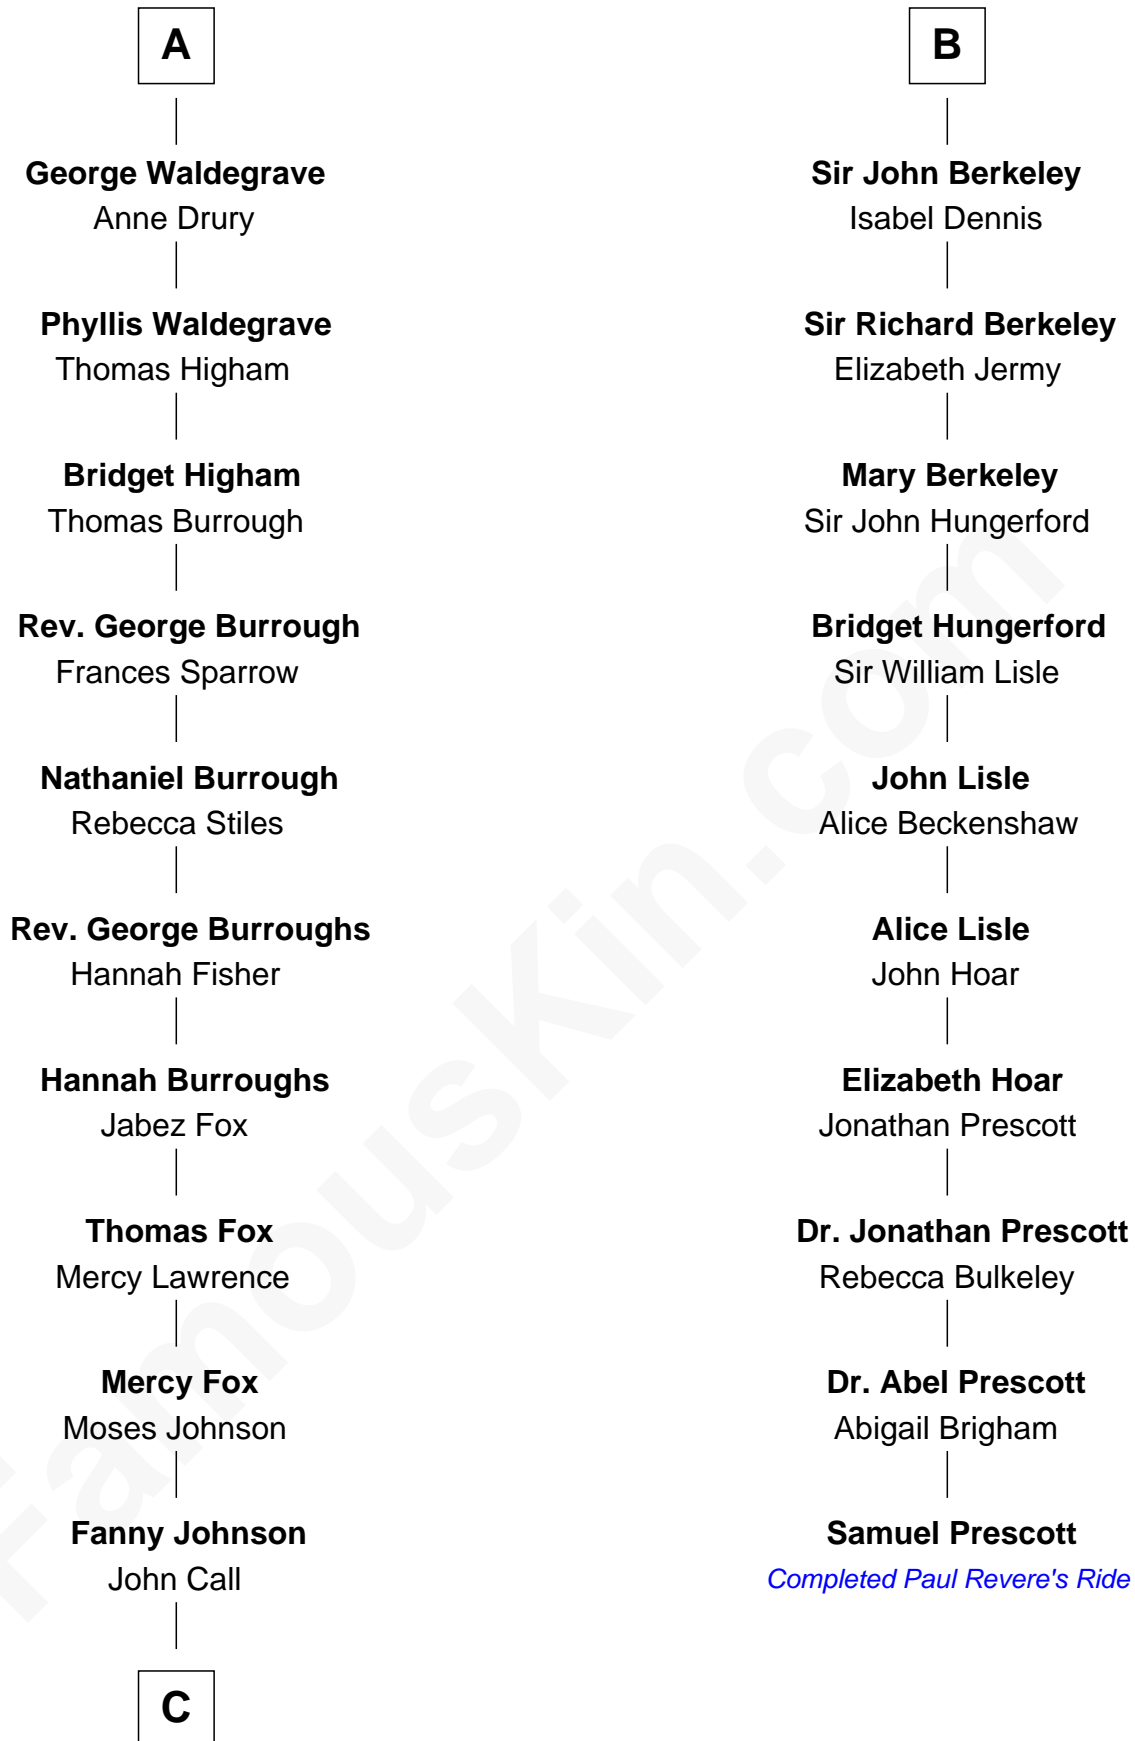

FamousKin.com

Relationship Chart of

Walt Disney

Co-Founder of The Walt Disney Company

16th cousin 4 times removed of

Samuel Prescott

Completed Paul Revere's Midnight Ride

C

—
Eber Call

Violette Lawrence

—
Charles Call

Henrietta Gross

—
Flora Call

Elias Charles Disney

—
Walt Disney

Co-Founder of The Walt Disney Co.