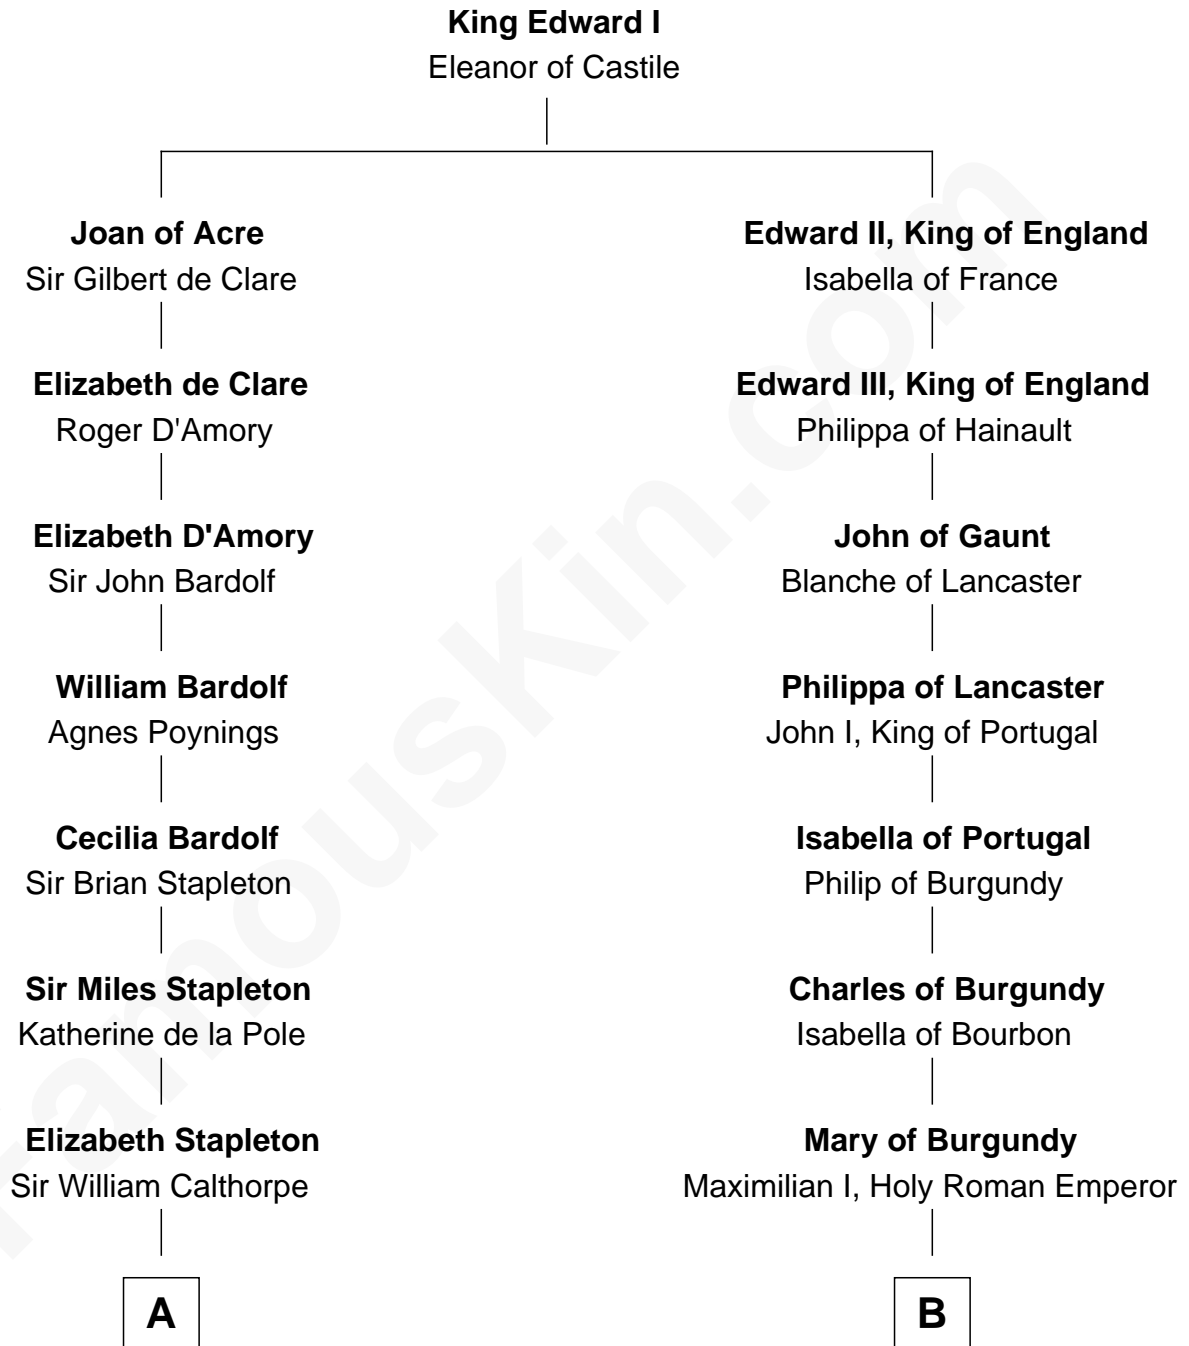

FamousKin.com

Relationship Chart of

Walt Disney

Co-Founder of The Walt Disney Company

8th cousin 13 times removed of

Charles V

Holy Roman Emperor

C

—
Fanny Johnson

John Call

—
Eber Call

Violette Lawrence

—
Charles Call

Henrietta Gross

—
Flora Call

Elias Charles Disney