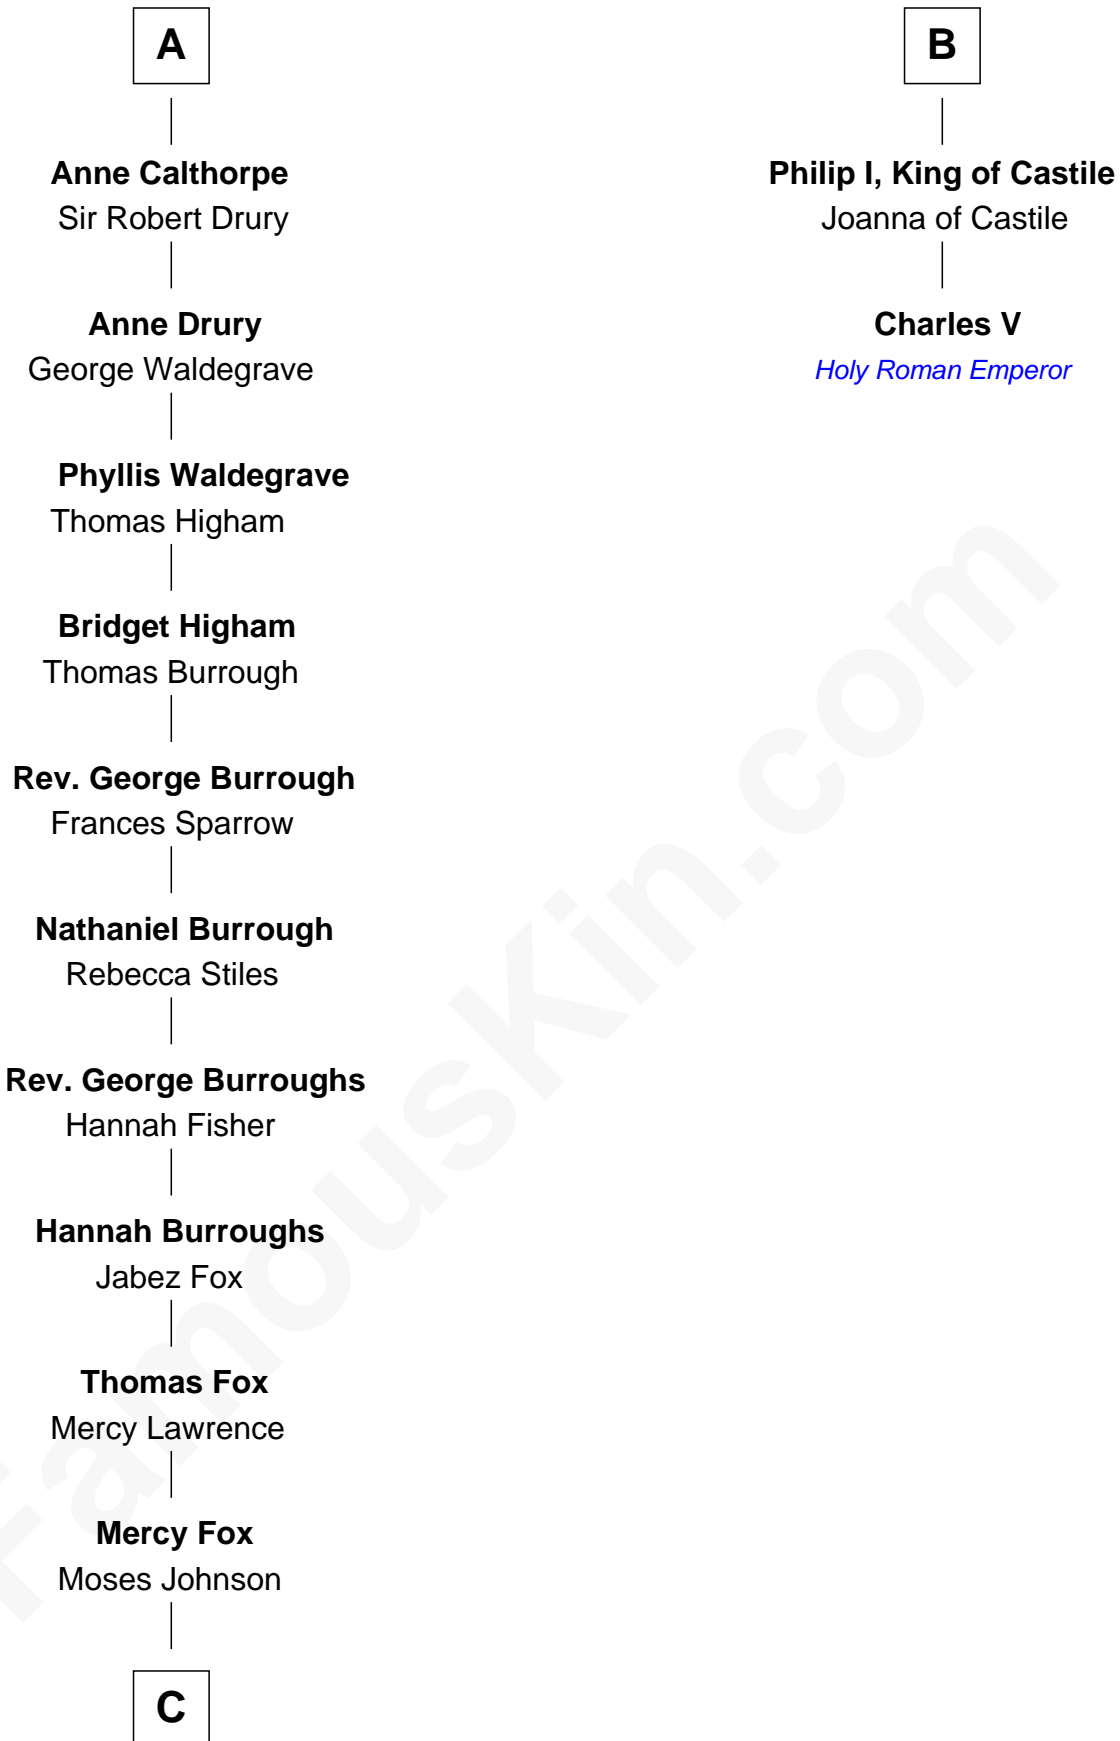

FamousKin.com

Relationship Chart of

Walt Disney

Co-Founder of The Walt Disney Company

8th cousin 13 times removed of

Charles V

Holy Roman Emperor

C